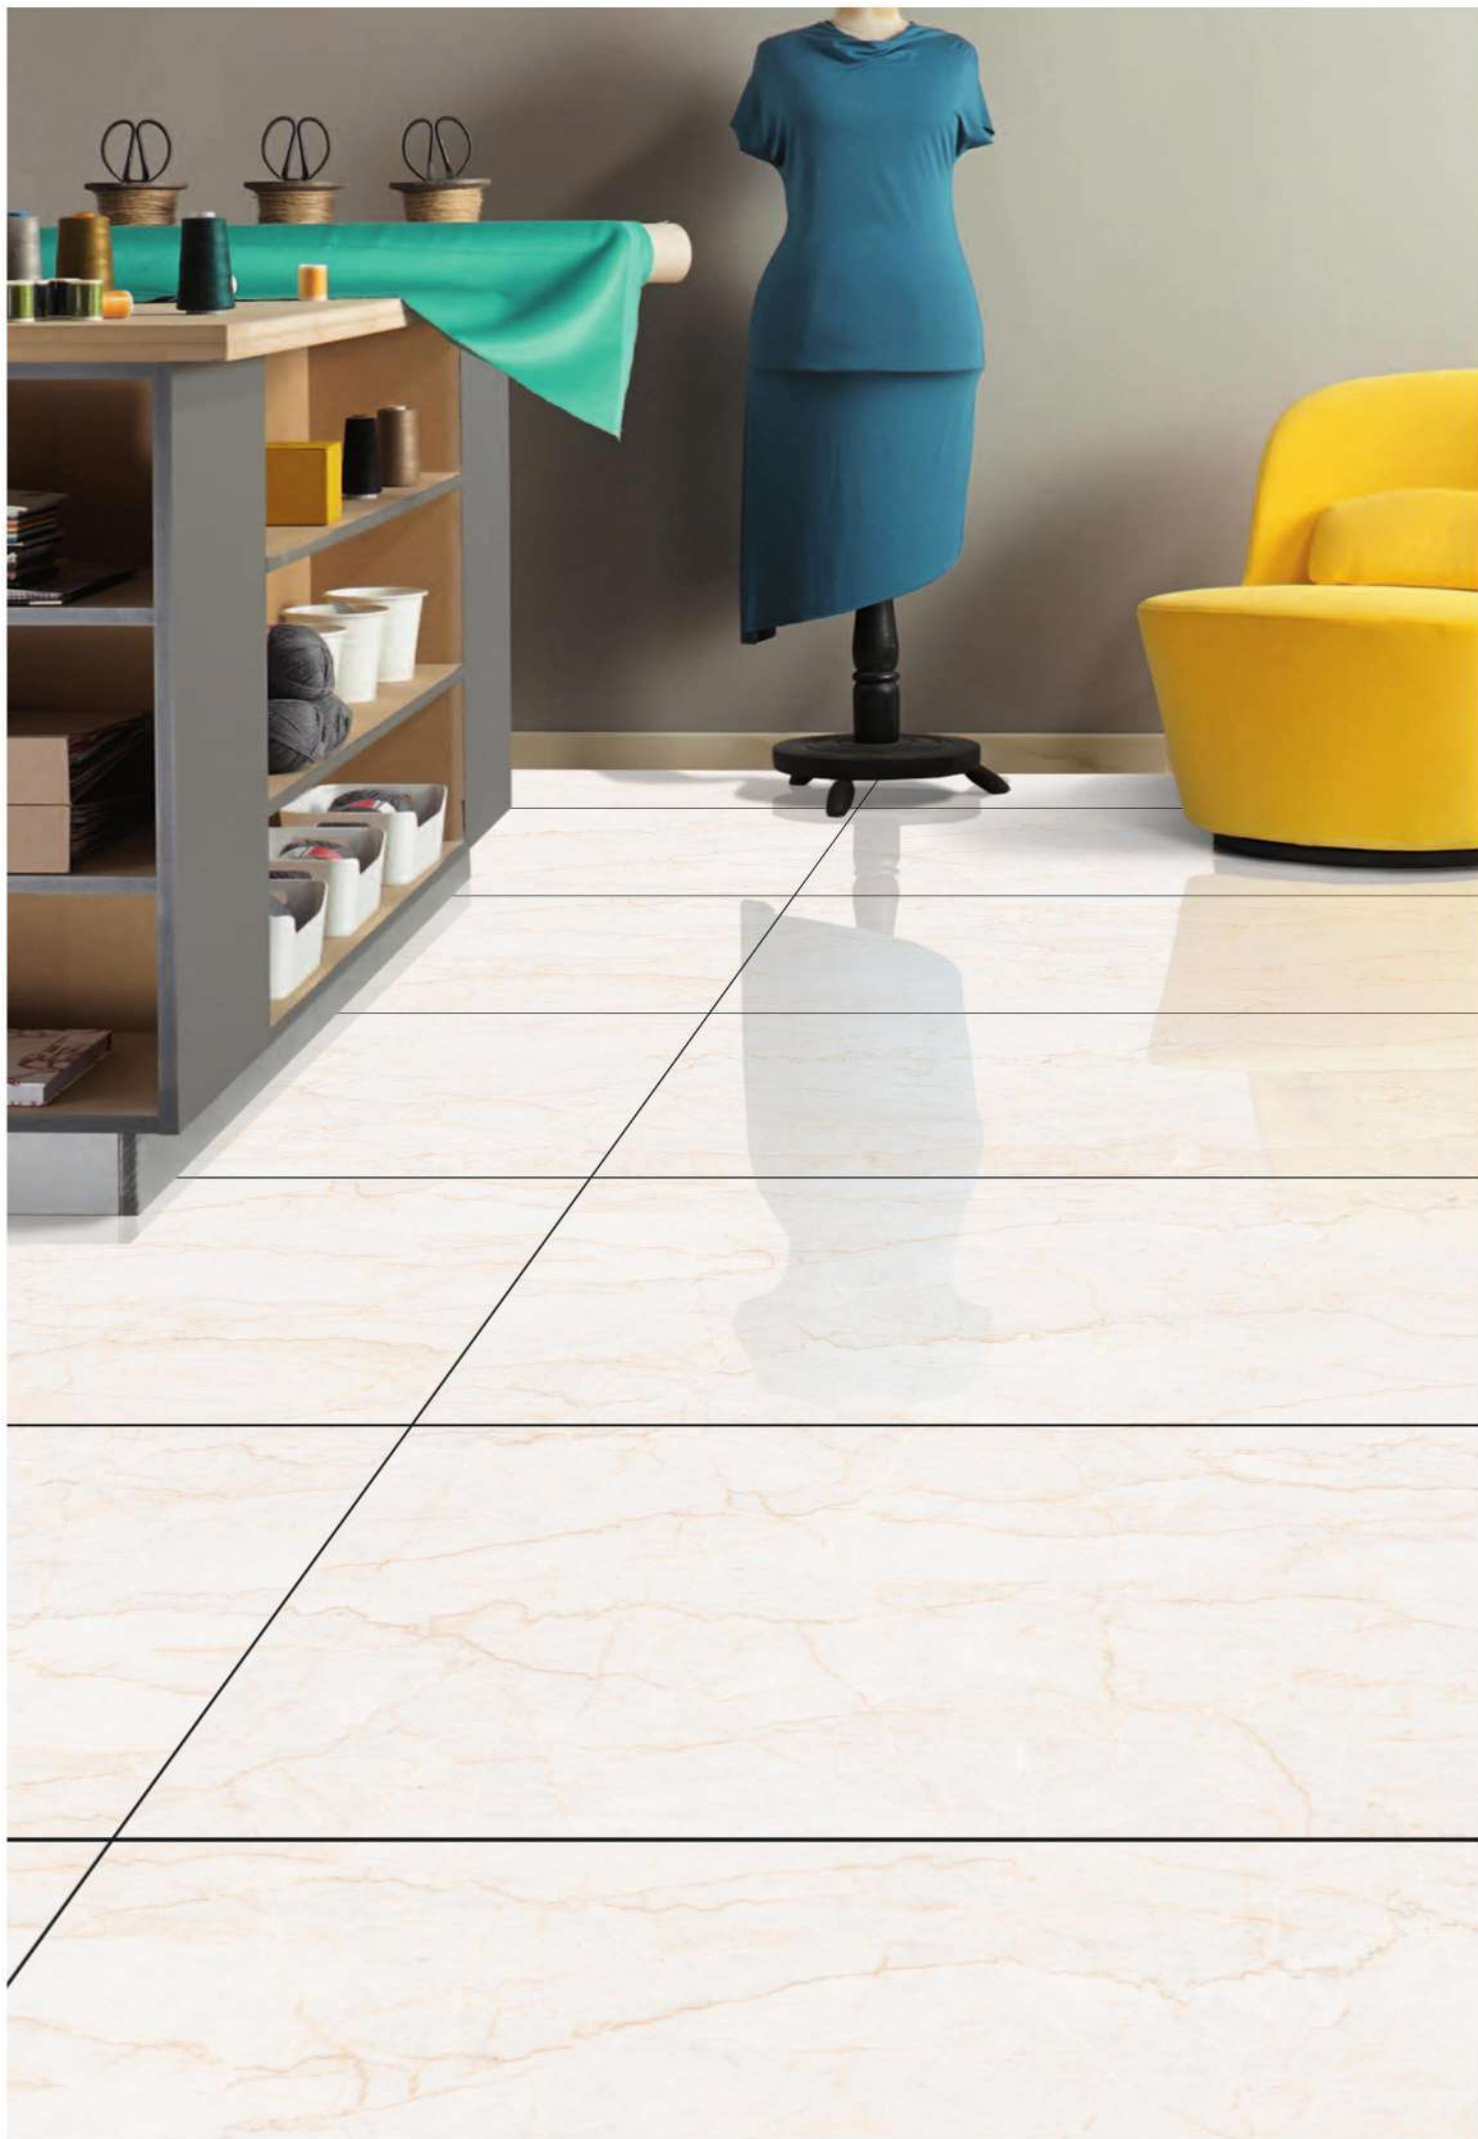

GLOSSY
FINISH

Product Features

- 
High Durability
- 
Maintenance Free
- 
Acid Resistance
- 
Dimensional Stability
- 
Stain Resistance
- 
Slip Resistance
- 
Easy to Clean
- 
Eco Friendly

RANDOM : 4

MELBORNE BISQUE