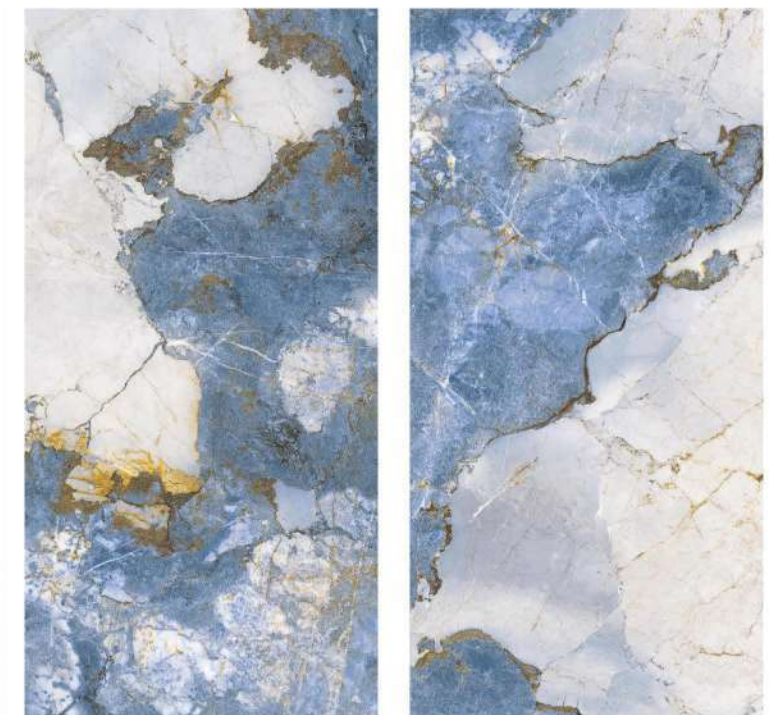

600x
1200mm

800x
1600mm

CALLACATA OCEAN

600x
1200mm

GLOSSY
FINISH

Product Features

- 
High Durability
- 
Maintenance Free
- 
Acid Resistance
- 
Dimensional Stability
- 
Stain Resistance
- 
Slip Resistance
- 
Easy to Clean
- 
Eco Friendly