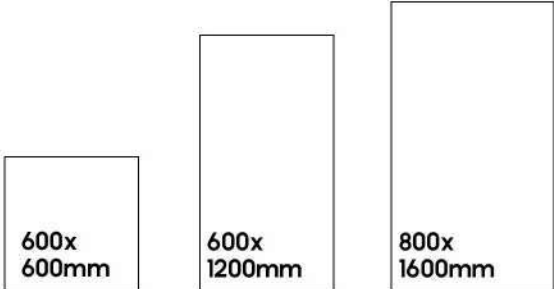

MELBORNE EGGNOG

600x
1200mm

GLOSSY
FINISH

Product Features

-  High Durability
-  Maintenance Free
-  Acid Resistance
-  Dimensional Stability
-  Stain Resistance
-  Slip Resistance
-  Easy to Clean
-  Eco Friendly