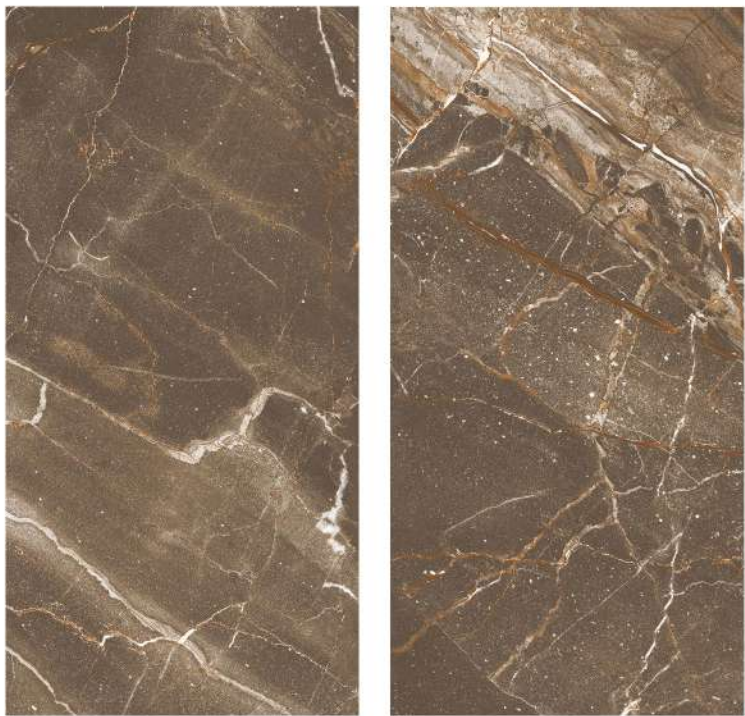

-  High Durability
-  Maintenance Free
-  Acid Resistance
-  Dimensional Stability
-  Stain Resistance
-  Slip Resistance
-  Easy to Clean
-  Eco Friendly

RANDOM : 4

LYON NATURAL

600x
1200mm

GLOSSY
FINISH