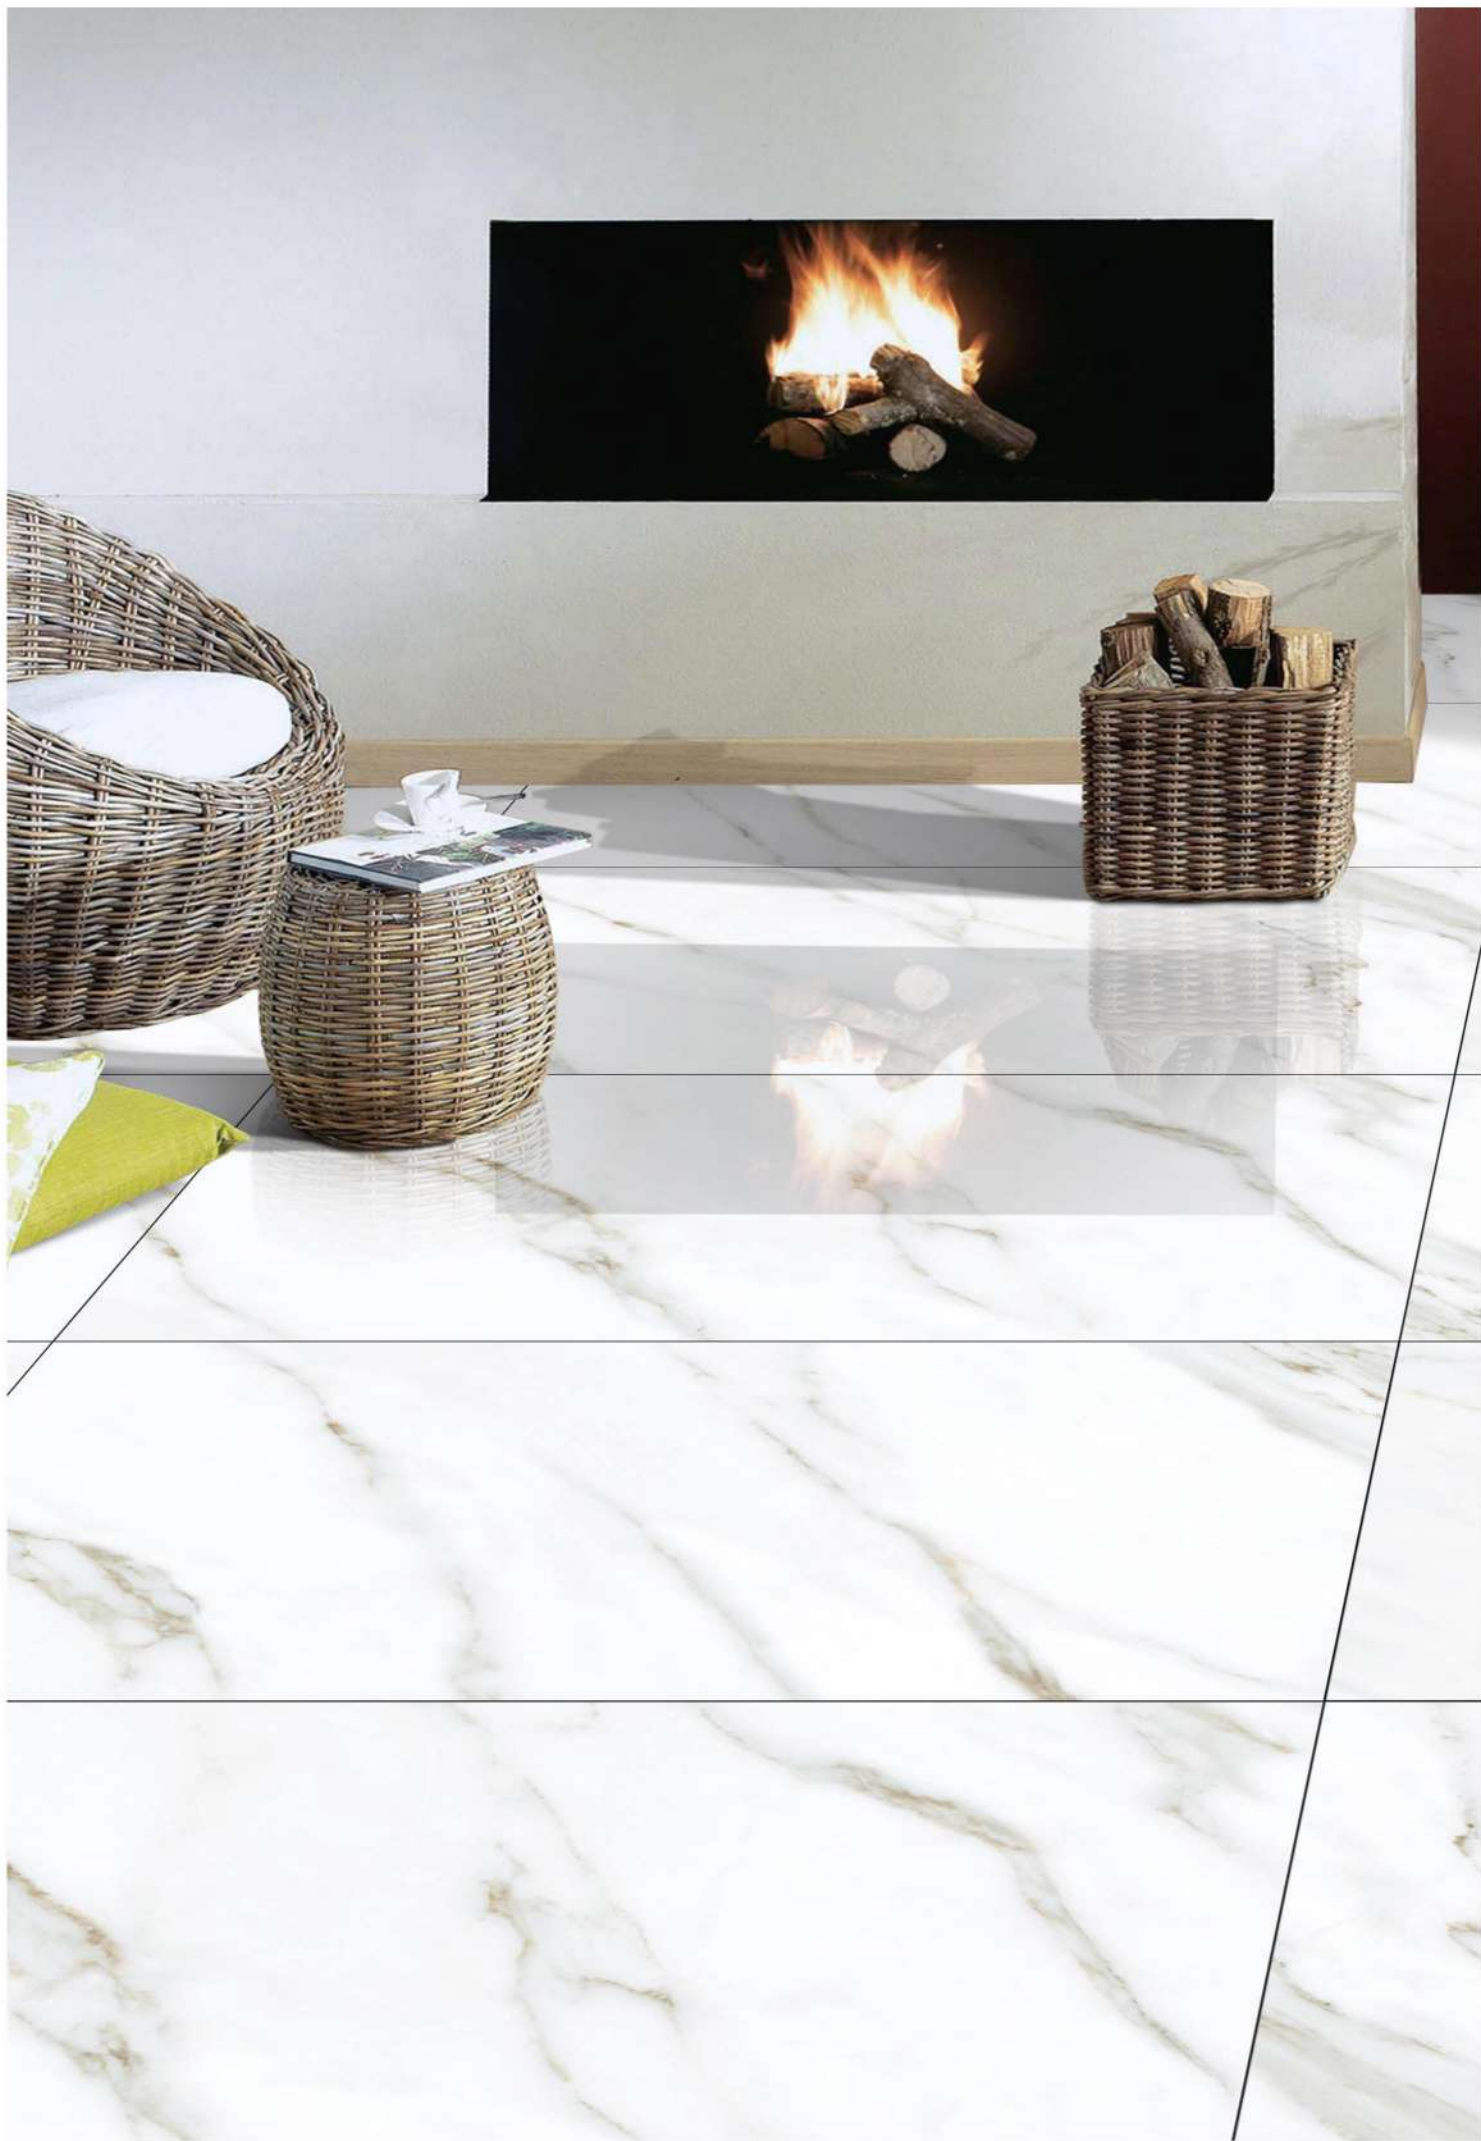

- 
High Durability
- 
Maintenance Free
- 
Acid Resistance
- 
Dimensional Stability
- 
Stain Resistance
- 
Slip Resistance
- 
Easy to Clean
- 
Eco Friendly

RANDOM : 4

600x
600mm

600x
1200mm

800x
1600mm

AURA STATUARIO