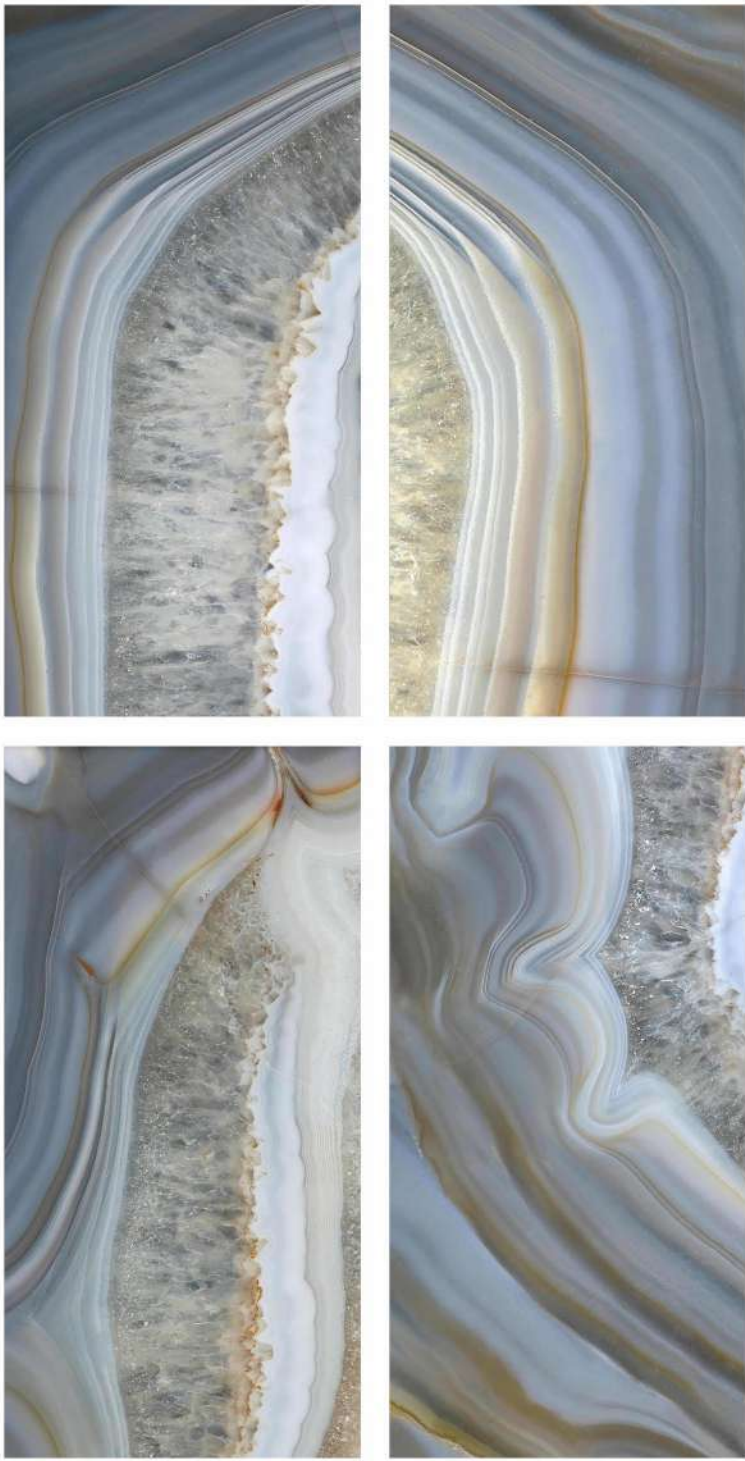

-  High Durability
-  Maintenance Free
-  Acid Resistance
-  Dimensional Stability
-  Stain Resistance
-  Slip Resistance
-  Easy to Clean
-  Eco Friendly

RANDOM : 4

BREACH NATURAL

600x
1200mm

GLOSSY
FINISH