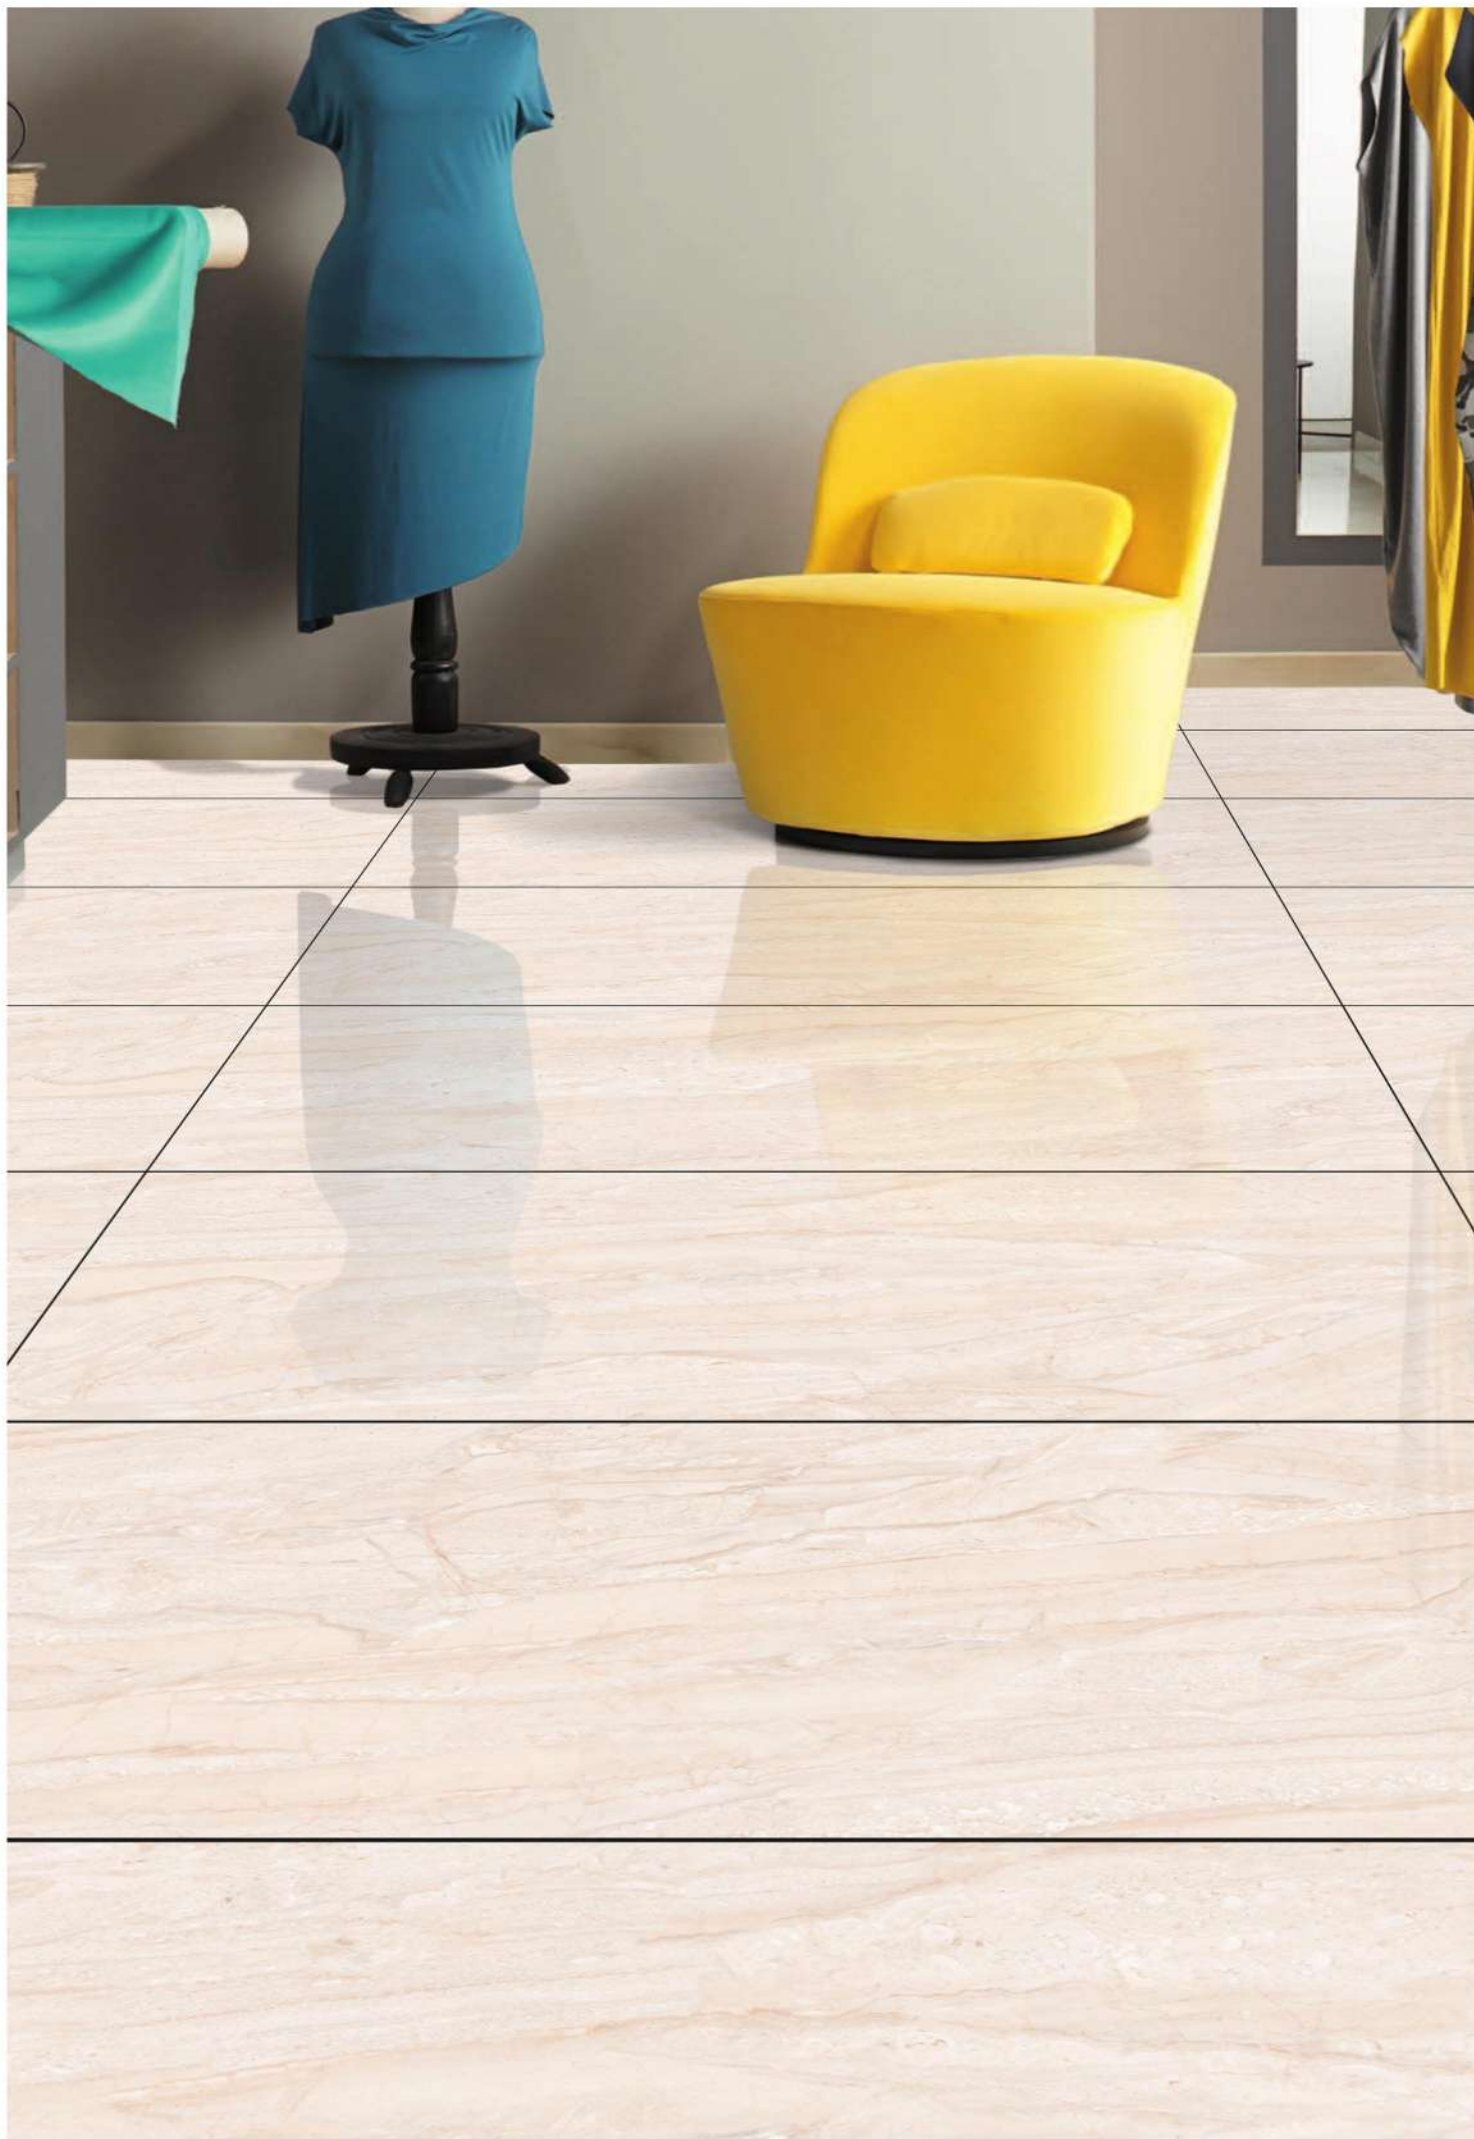

DYNA ABALONE

600x
1200mm

GLOSSY
FINISH

Product Features

High
Durability

Maintenance
Free

Acid
Resistance

Dimensional
Stability

Stain
Resistance

Slip
Resistance

Easy to
Clean

Eco
Friendly