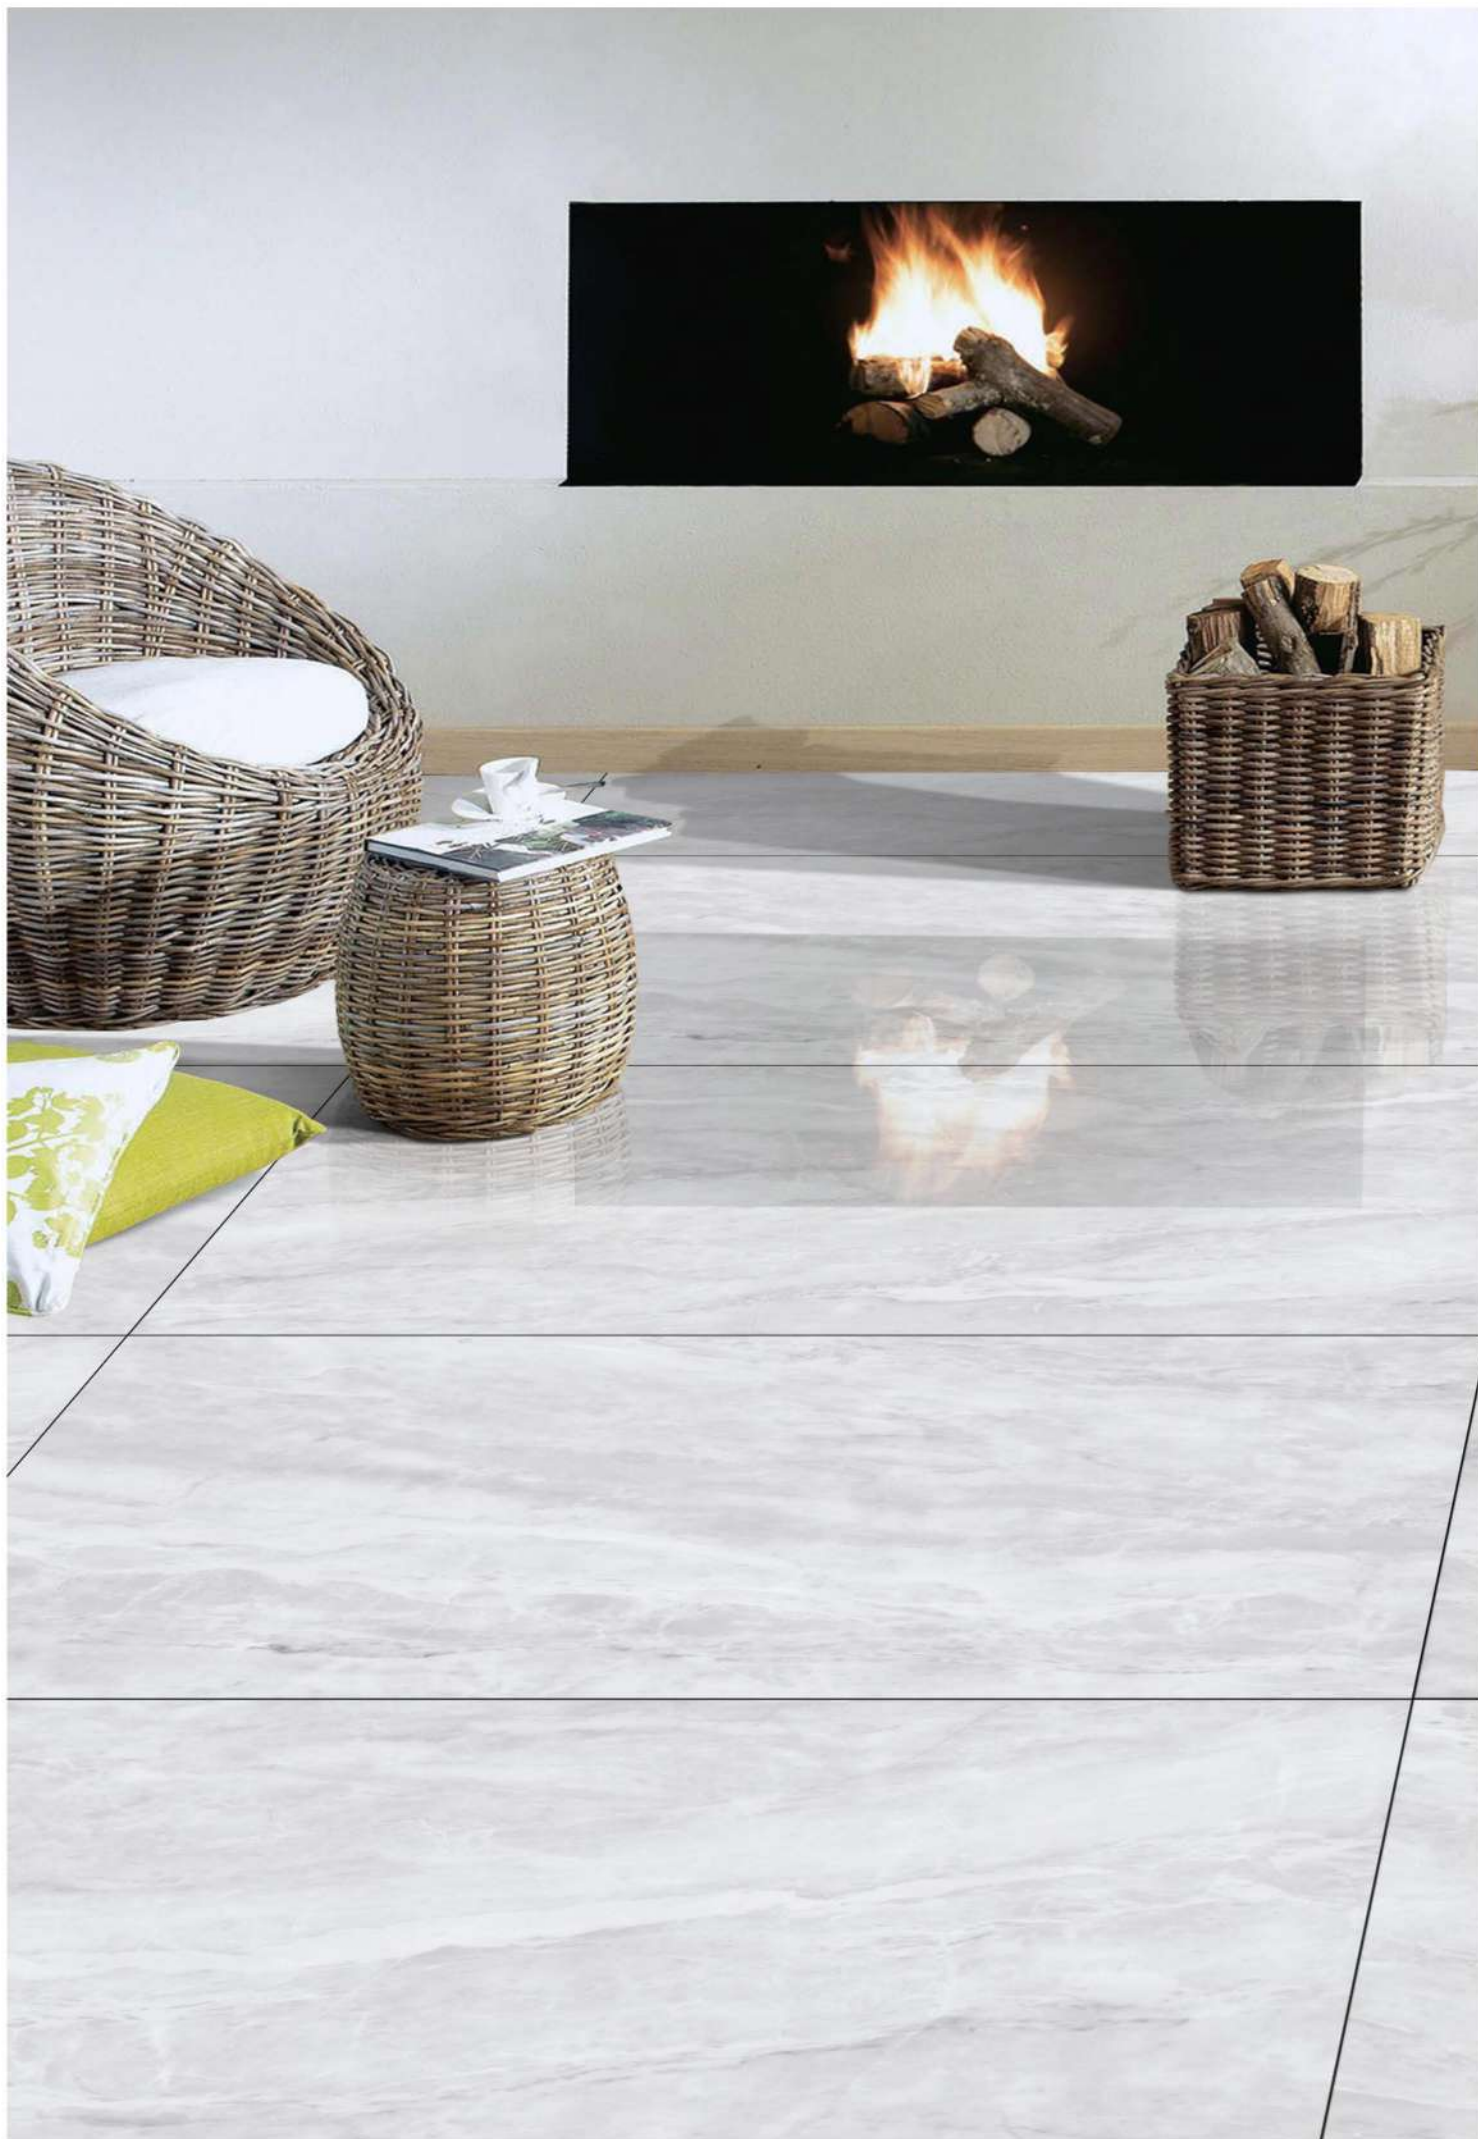

RANDOM : 4

600x
600mm

600x
1200mm

800x
1600mm

FRAPPUCCIONO PEARL

600x
1200mm

GLOSSY
FINISH

Product Features