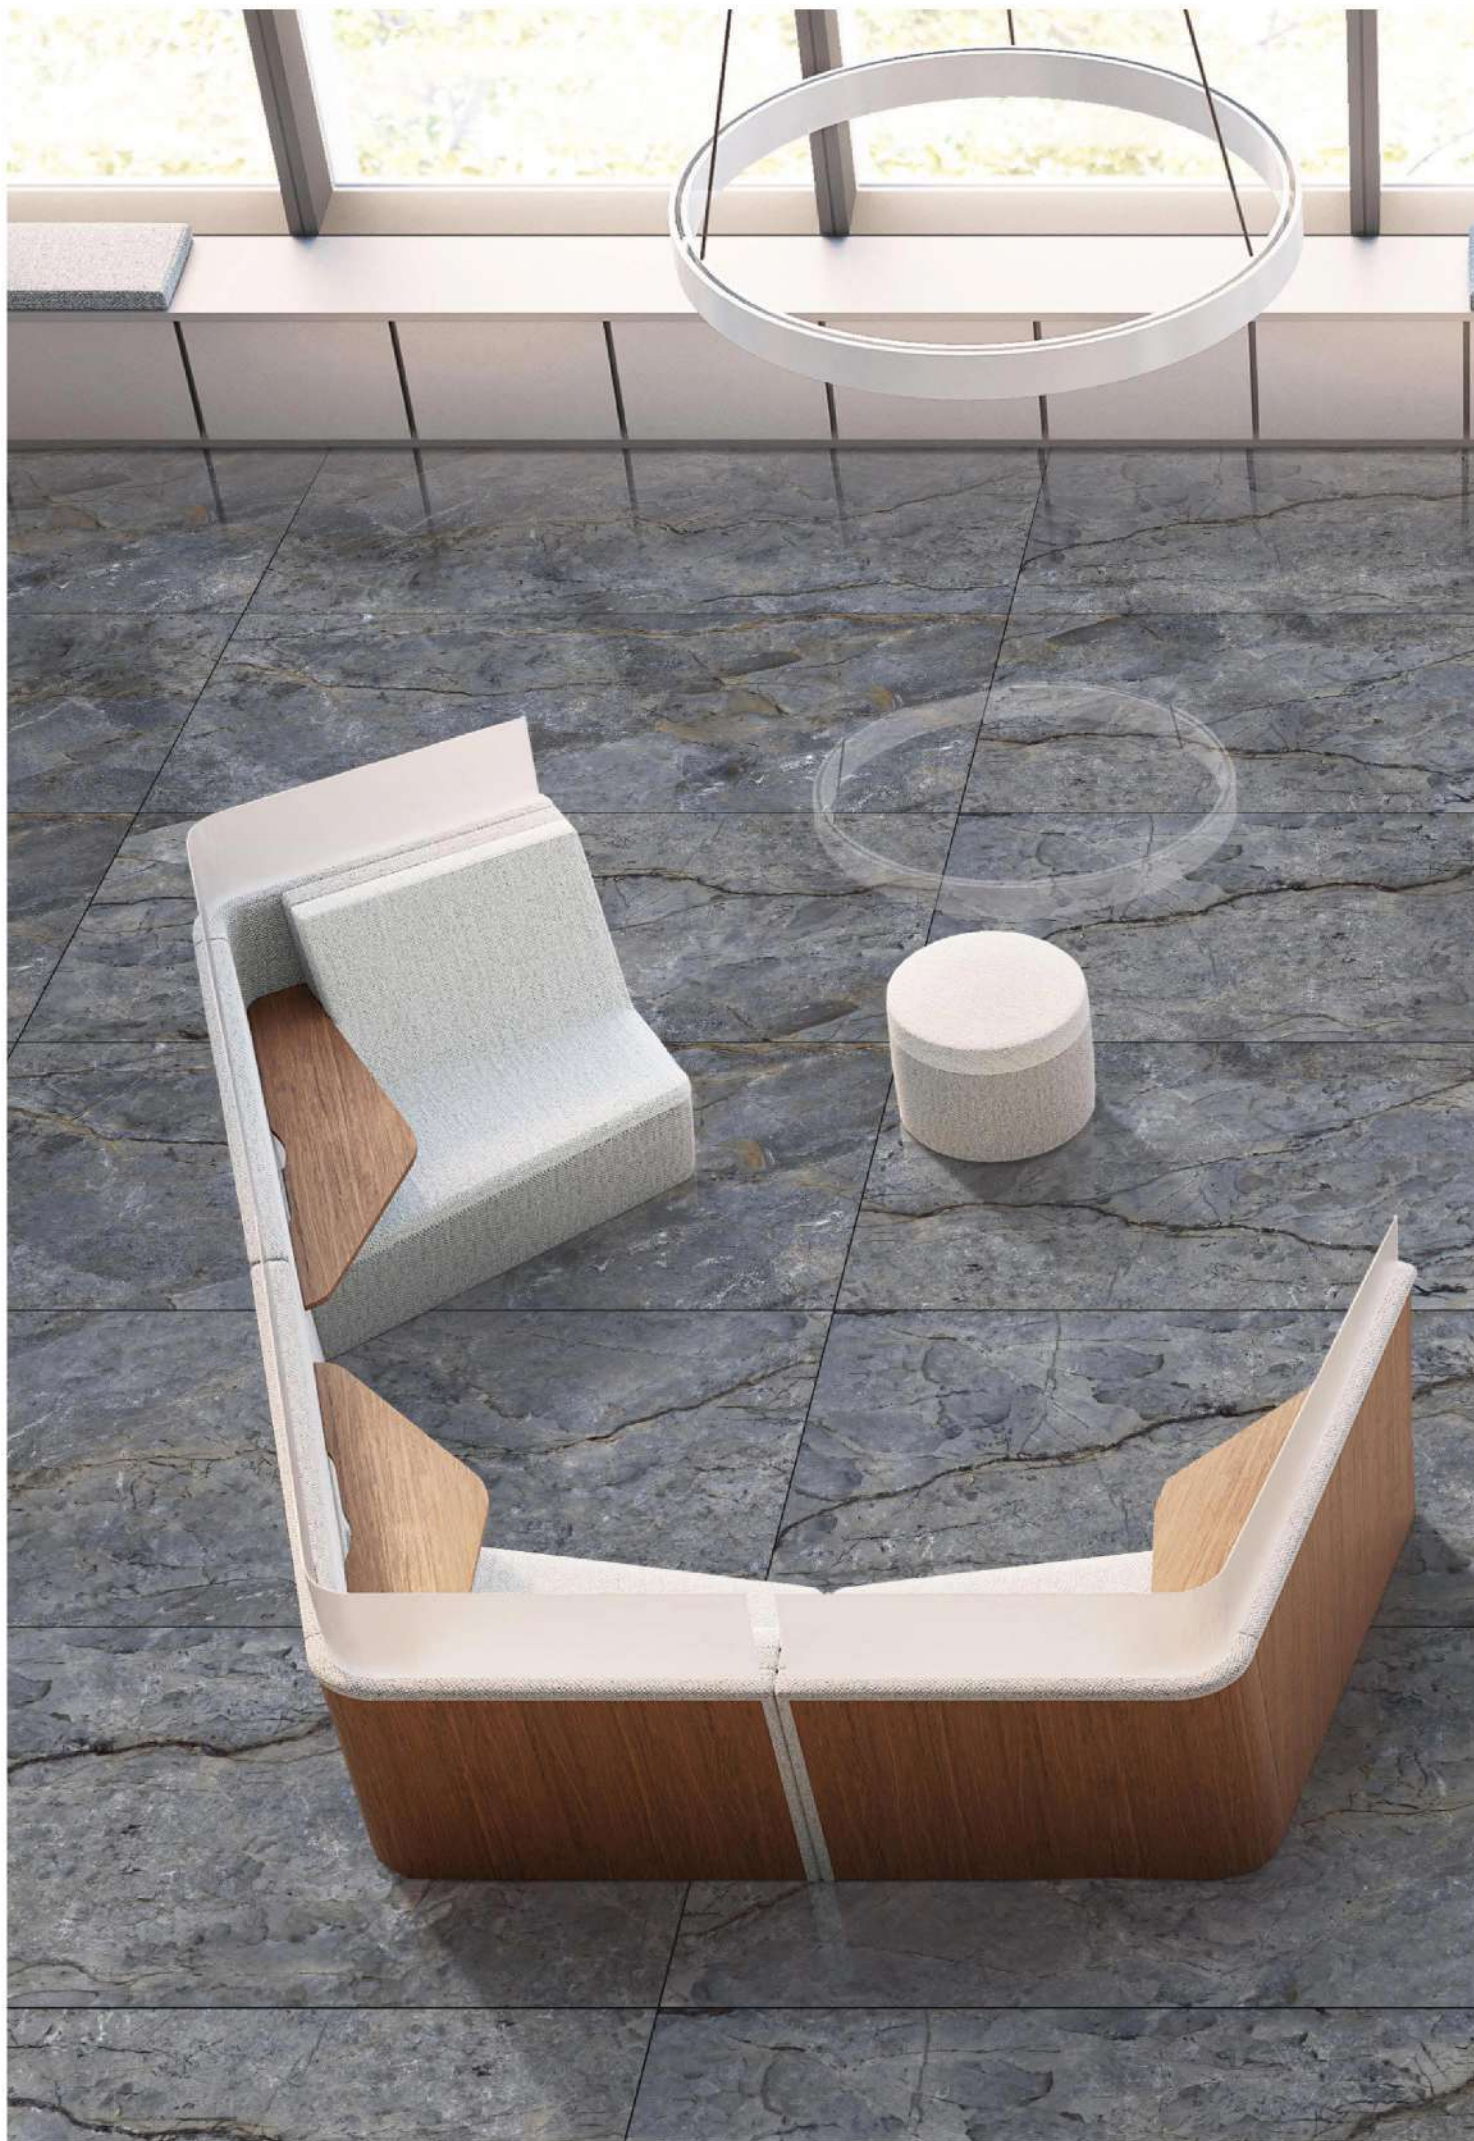

800x
1600mm

PULPIS PEARL

600x
1200mm

GLOSSY
FINISH

Product Features

High
Durability

Maintenance
Free

Acid
Resistance

Dimensional
Stability

Stain
Resistance

Slip
Resistance

Easy to
Clean

Eco
Friendly

RANDOM : 4

600x
600mm

600x
1200mm

800x
1600mm

QUARTZ VINYL

600x
1200mm

GLOSSY
FINISH

Product Features

High Durability

Maintenance Free

Acid Resistance