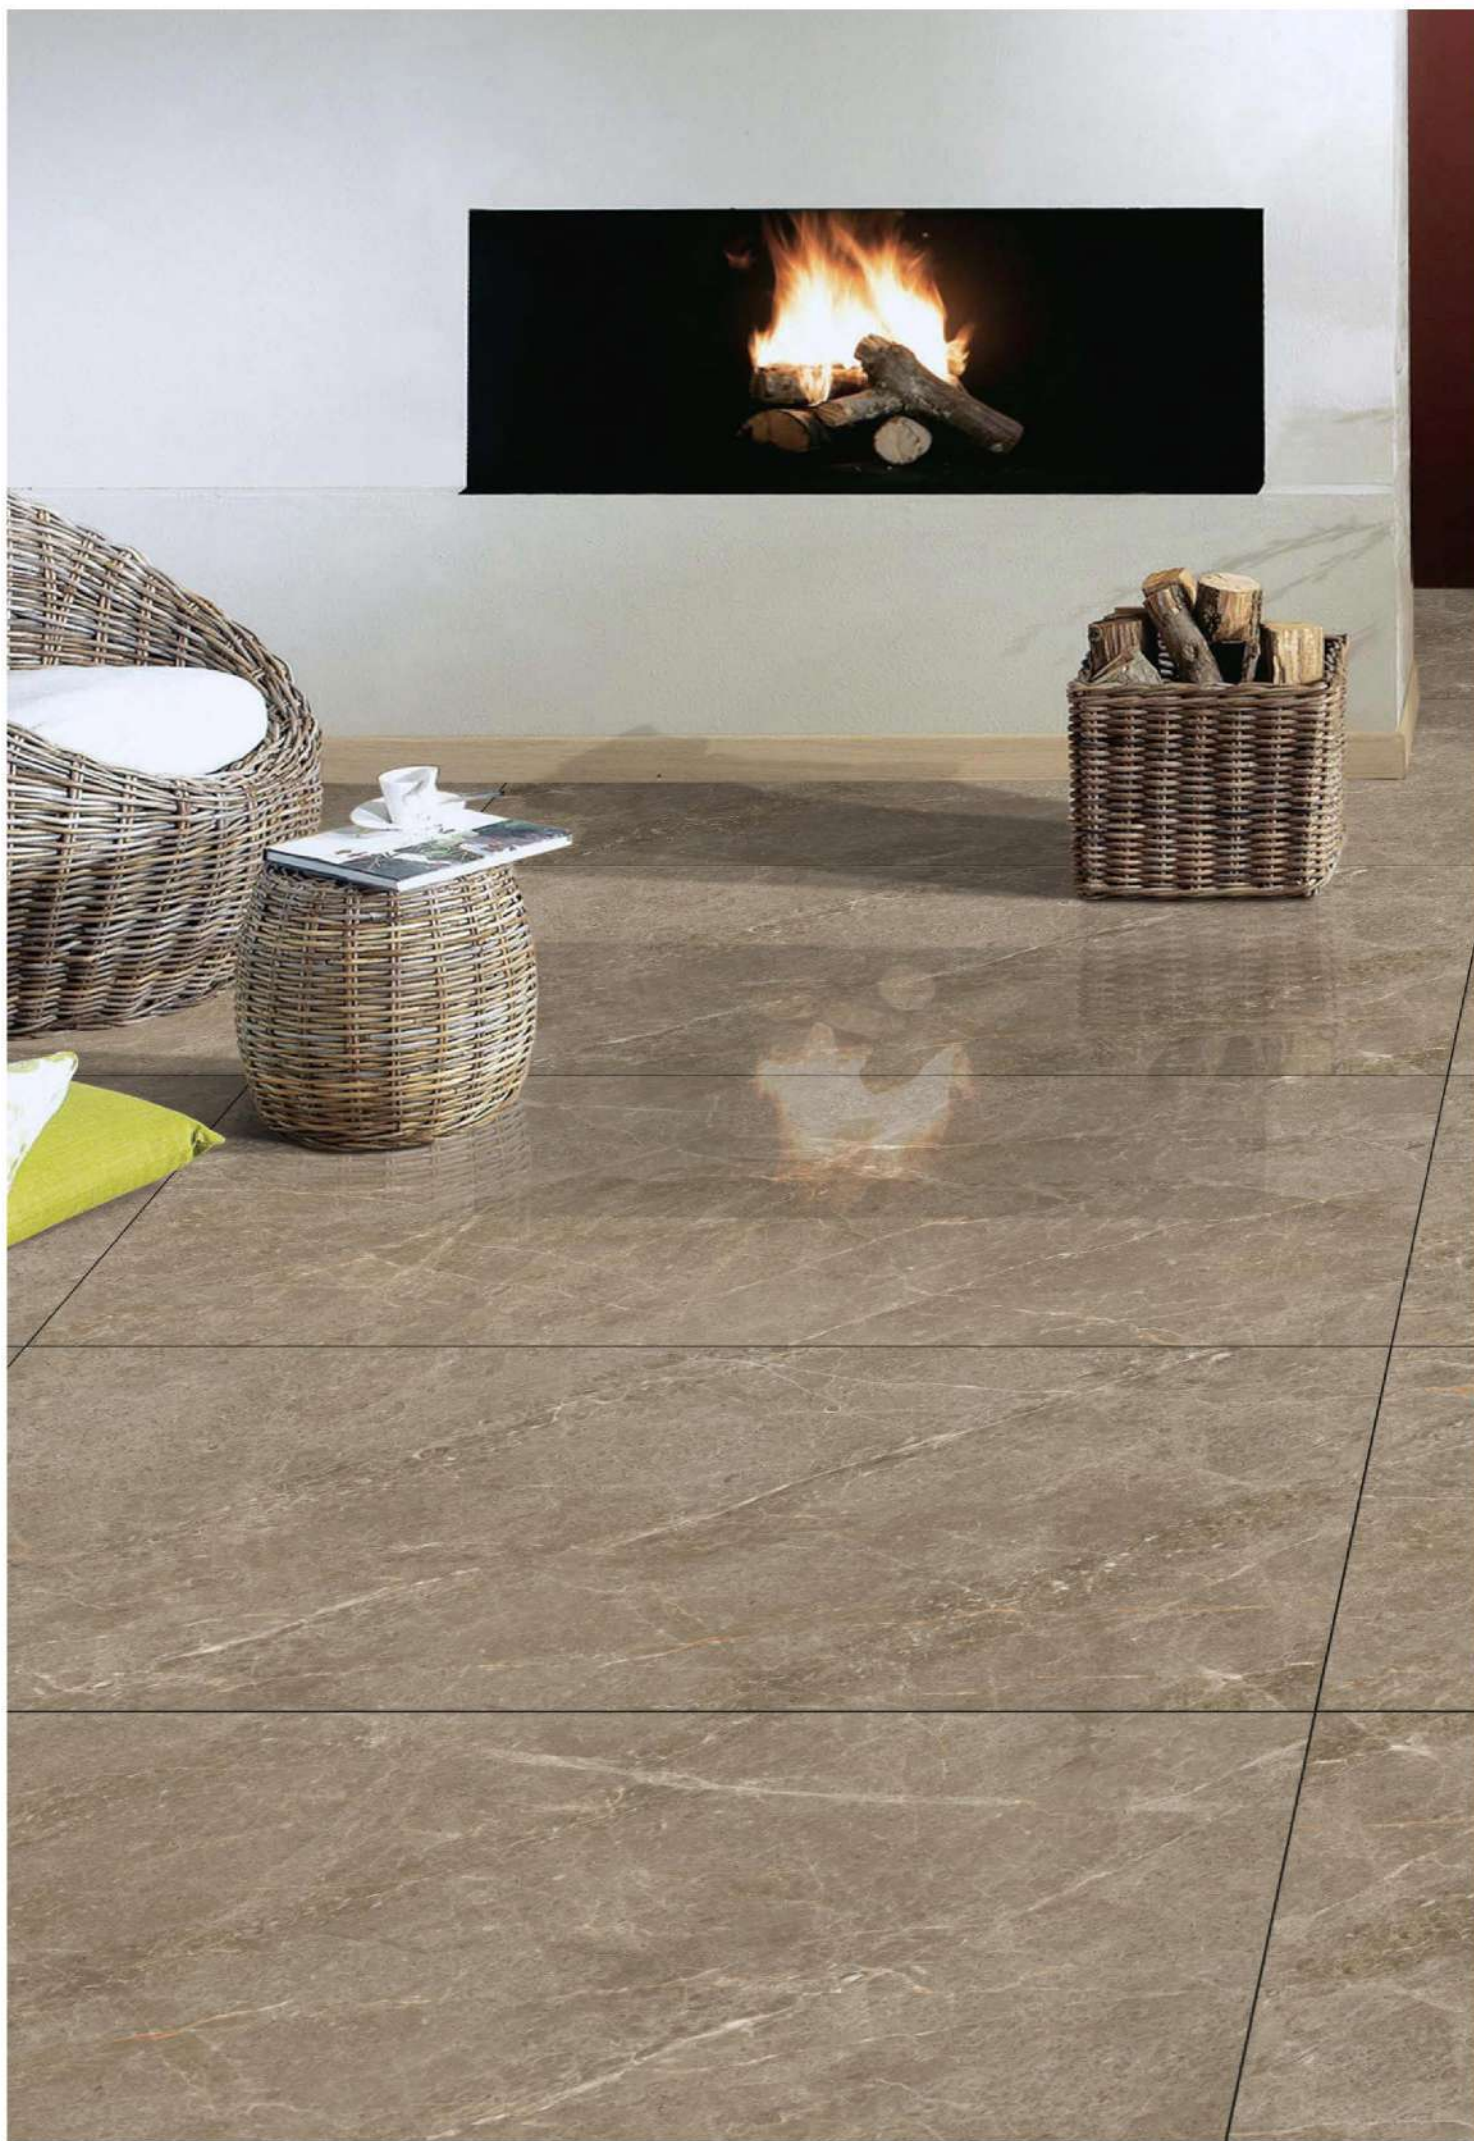

Slip
Resistance

Easy to
Clean

Eco
Friendly

RANDOM : 4

600x
600mm

600x
1200mm

800x
1600mm

NARCISO COFEE