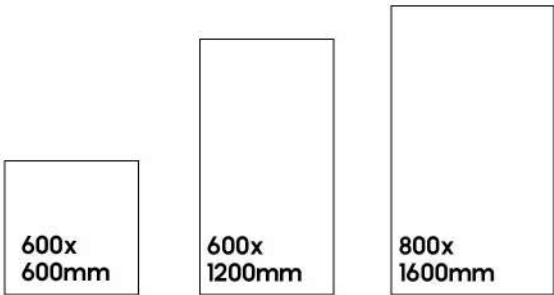

SYDNEY WHITE

600x
1200mm

GLOSSY
FINISH

Product Features

- High Durability
- Maintenance Free
- Acid Resistance
- Dimensional Stability
- Stain Resistance
- Slip Resistance
- Easy to Clean
- Eco Friendly

RANDOM : 4