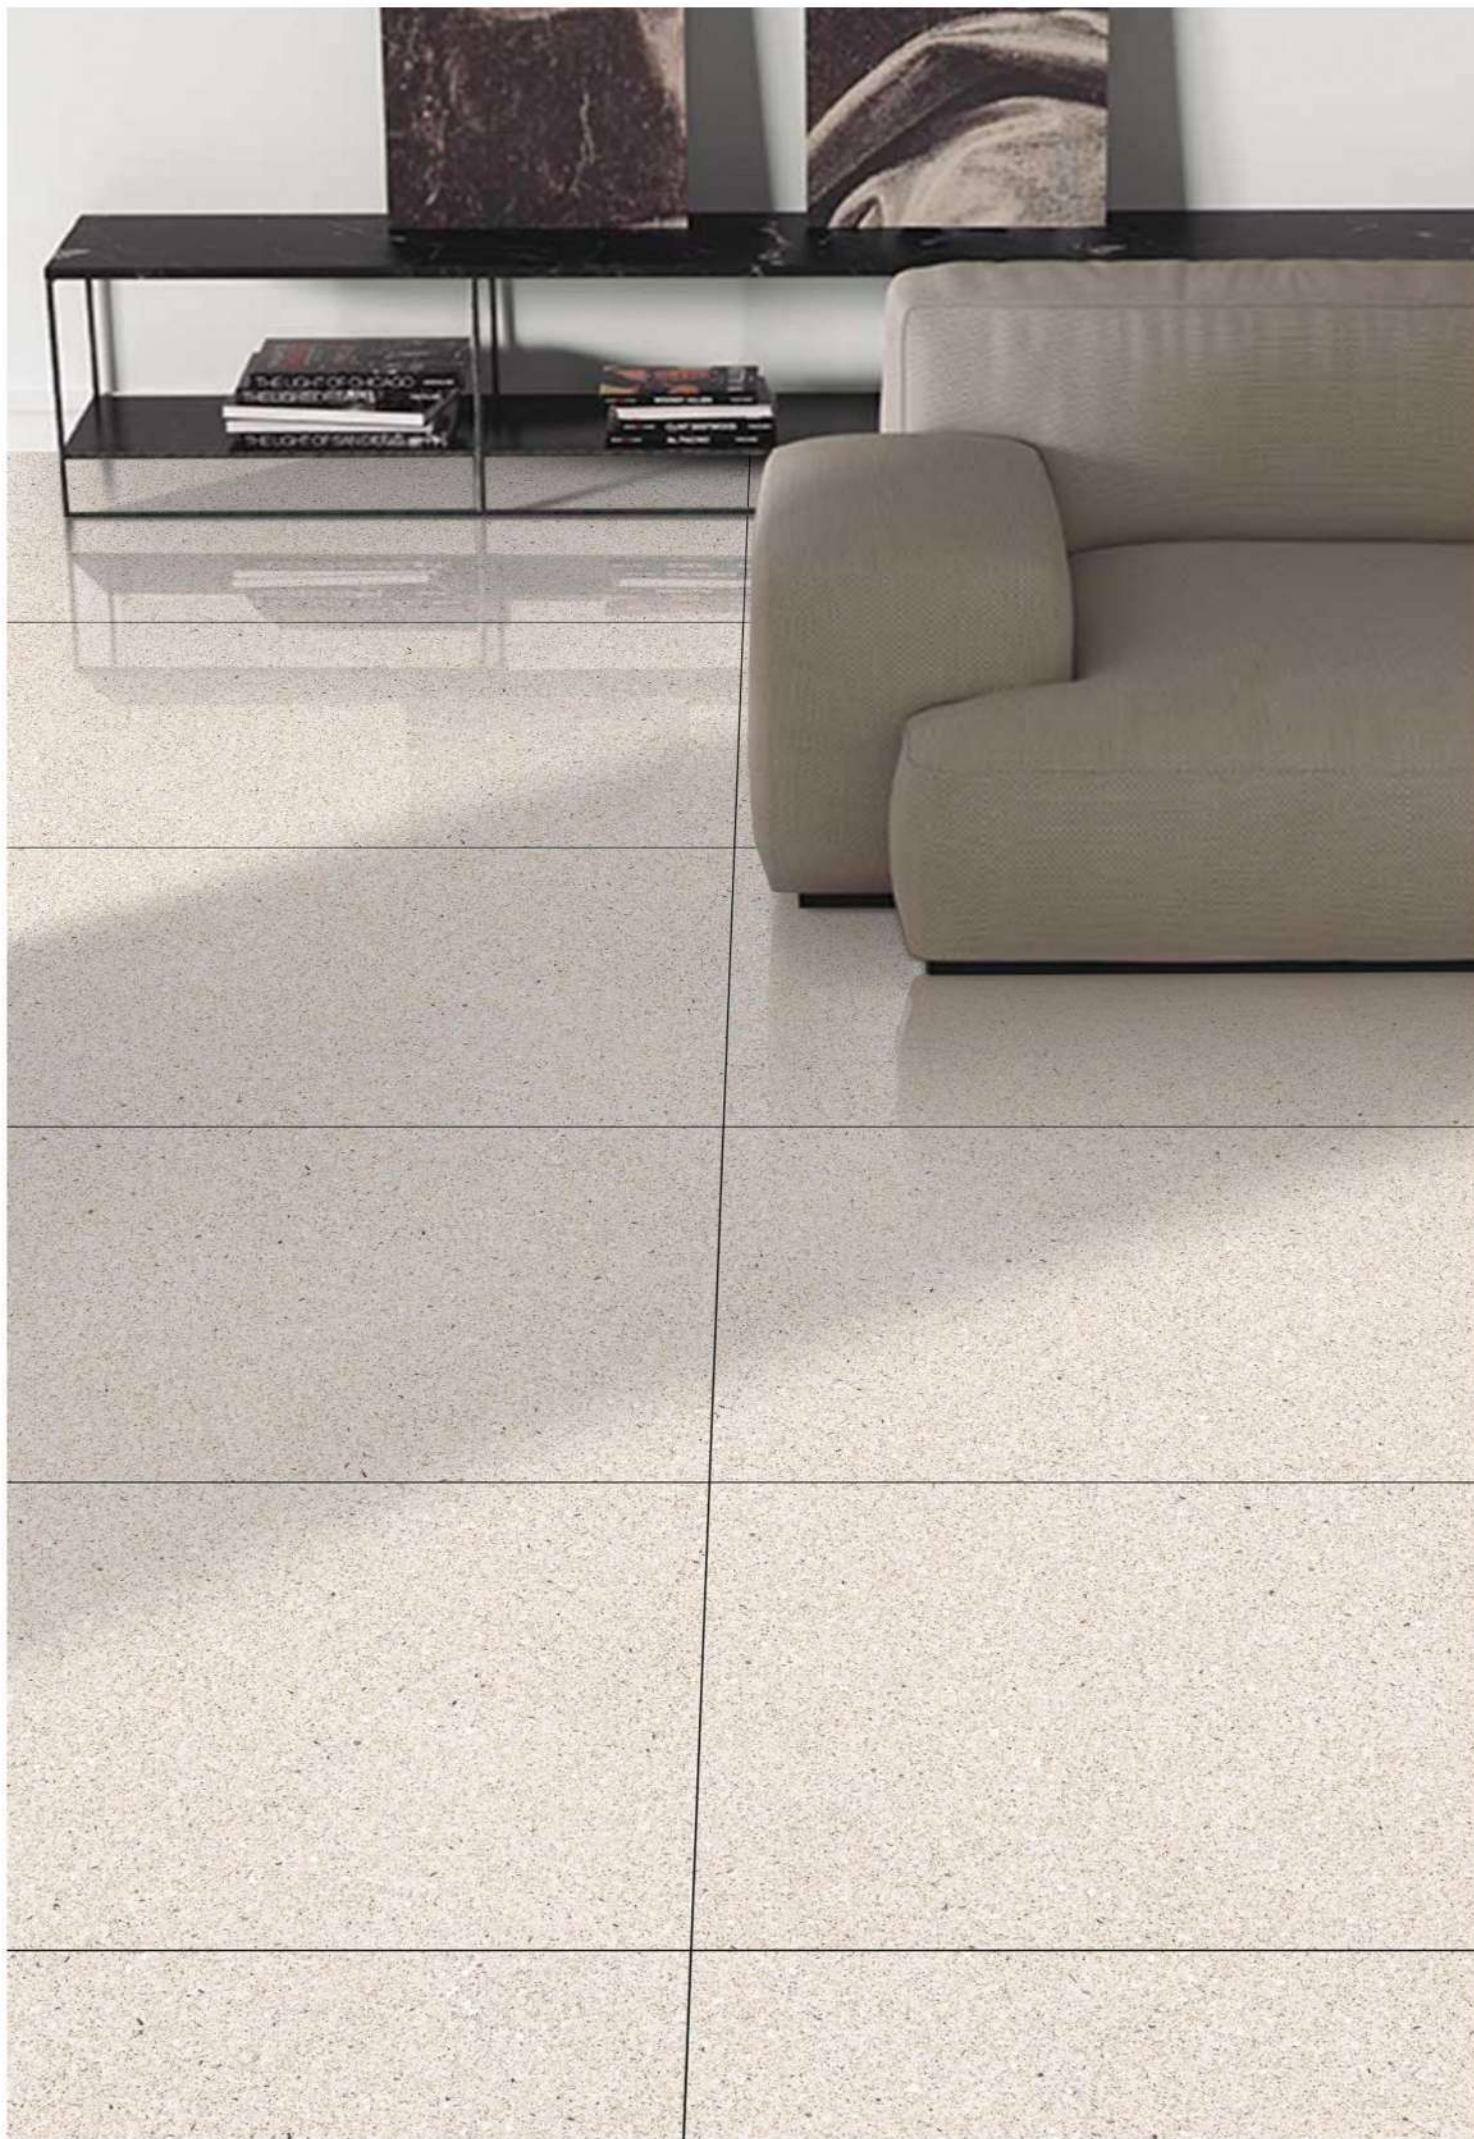

Slip
Resistance

Easy to
Clean

Eco
Friendly

RANDOM : 4

600x
600mm

600x
1200mm

800x
1600mm

CERSANIT PEACH