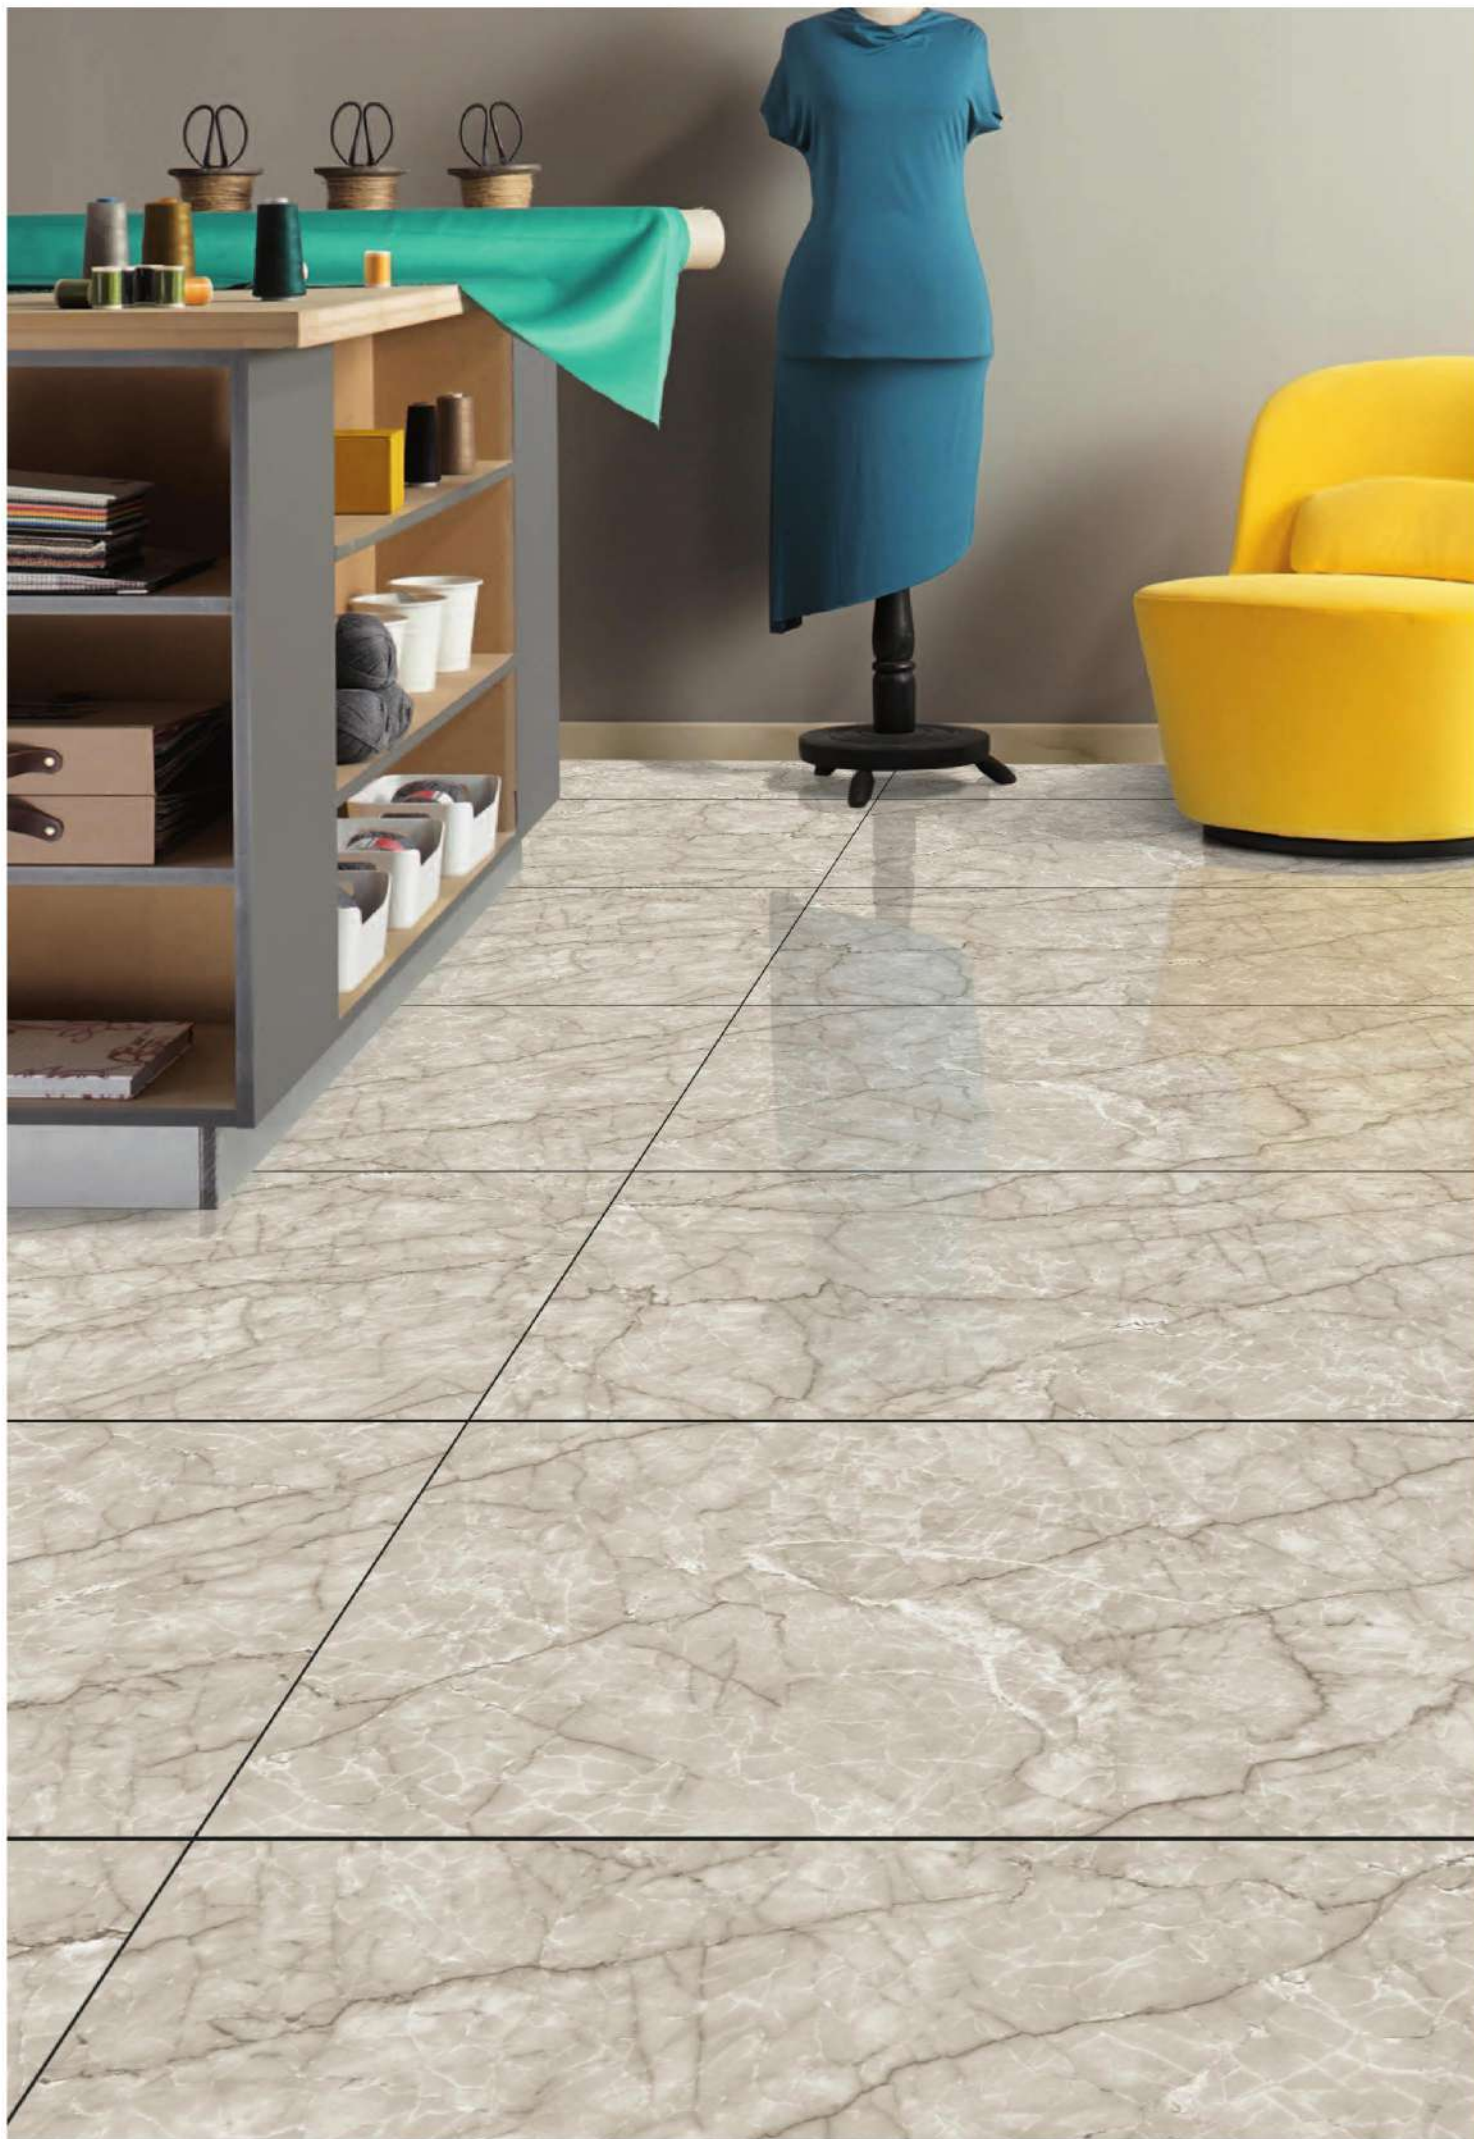

CORTON MELLOW

600x
1200mm

GLOSSY
FINISH

Product Features

- High Durability
- Maintenance Free
- Acid Resistance
- Dimensional Stability
- Stain Resistance
- Slip Resistance
- Easy to Clean
- Eco Friendly