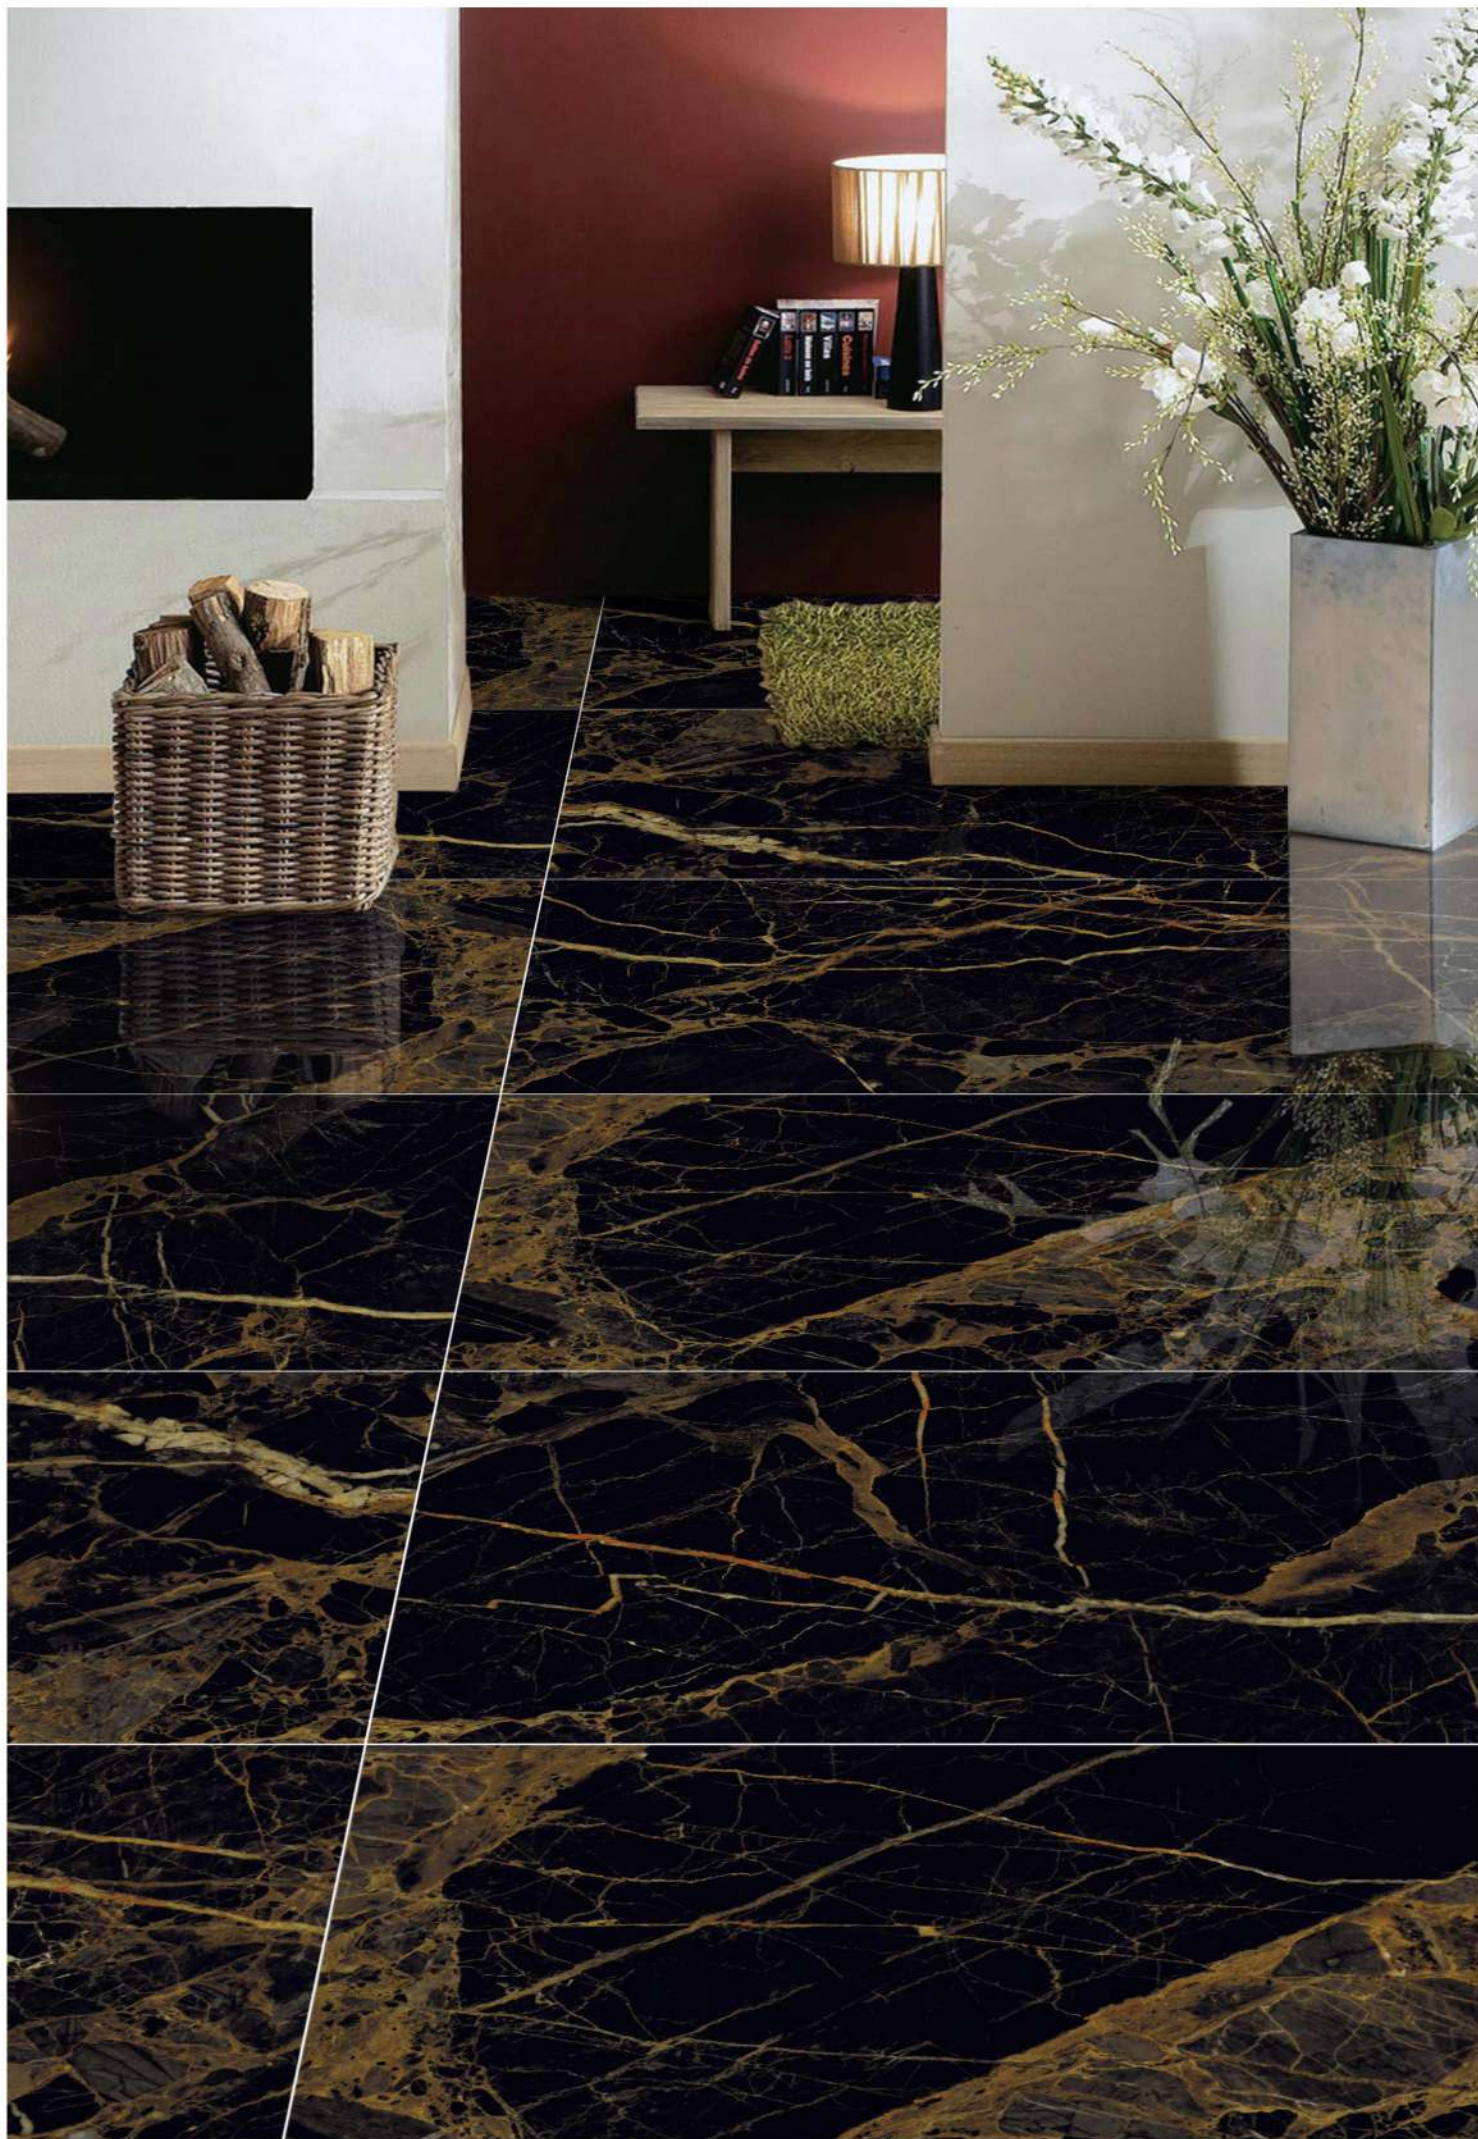

LUCIDO BLACK

600x
1200mm

HIGH GLOSSY
FINISH

Product Features

- High Durability
- Maintenance Free
- Acid Resistance
- Dimensional Stability
- Stain Resistance
- Slip Resistance
- Easy to Clean
- Eco Friendly

RANDOM : 4