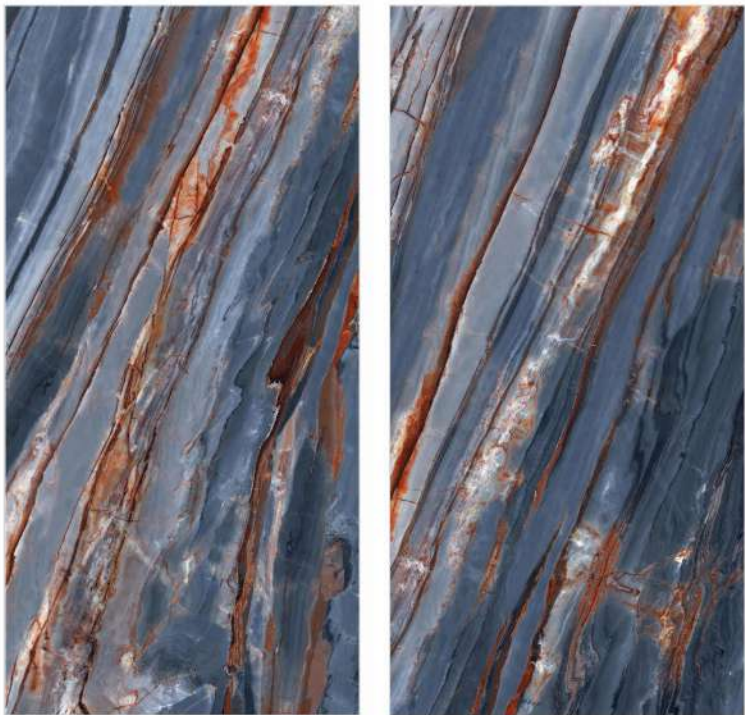

RANDOM : 4

BLUE CRYSTAL

600x
1200mm

HIGH GLOSSY
FINISH

Product Features

-  High Durability
-  Maintenance Free
-  Acid Resistance
-  Dimensional Stability
-  Stain Resistance
-  Slip Resistance
-  Easy to Clean
-  Eco Friendly