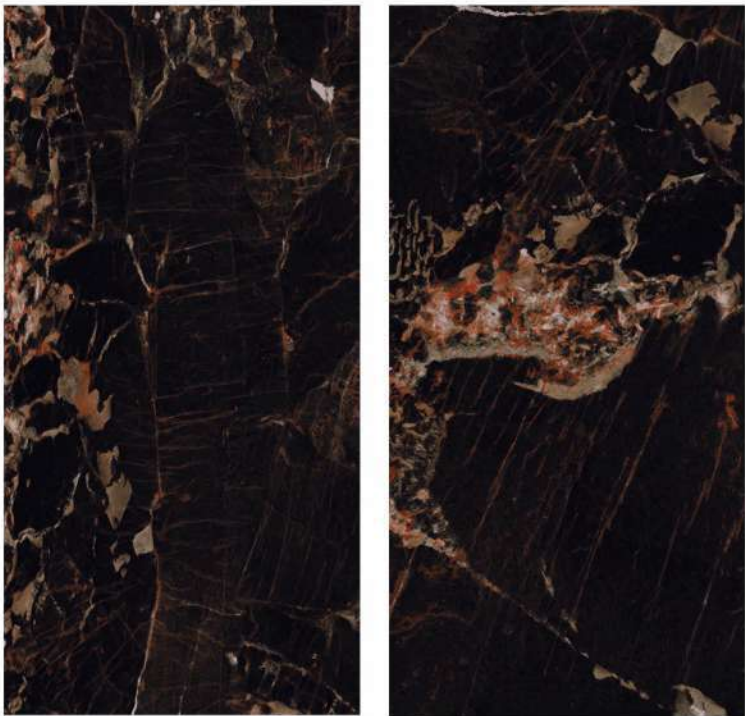

RANDOM : 4

ESTRADA BLACK

600x
1200mm

HIGH GLOSSY
FINISH

Product Features

-  High Durability
-  Maintenance Free
-  Acid Resistance
-  Dimensional Stability
-  Stain Resistance
-  Slip Resistance
-  Easy to Clean
-  Eco Friendly