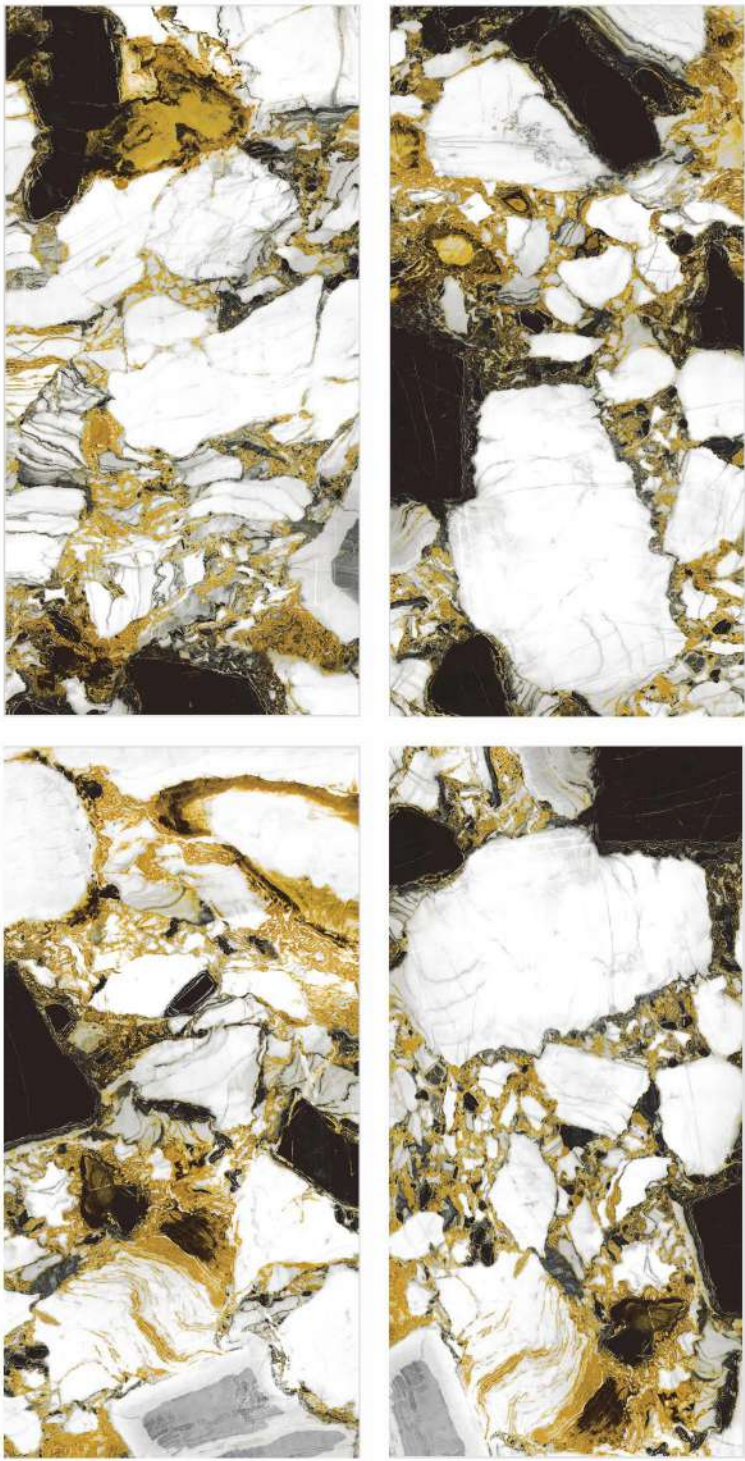

Product Features

-  High Durability
-  Maintenance Free
-  Acid Resistance
-  Dimensional Stability
-  Stain Resistance
-  Slip Resistance
-  Easy to Clean
-  Eco Friendly

RANDOM : 4

AREBESCATO BLACK

600x
1200mm