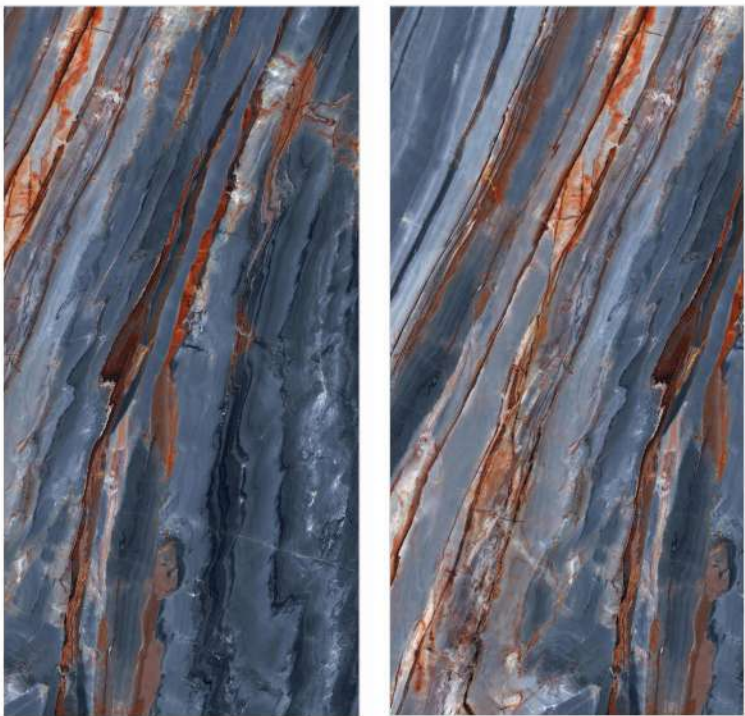

RANDOM : 4

BLUE CRYSTAL

600x
1200mm

HIGH GLOSSY
FINISH

Product Features

-  High Durability
-  Maintenance Free
-  Acid Resistance
-  Dimensional Stability
-  Stain Resistance
-  Slip Resistance
-  Easy to Clean
-  Eco Friendly