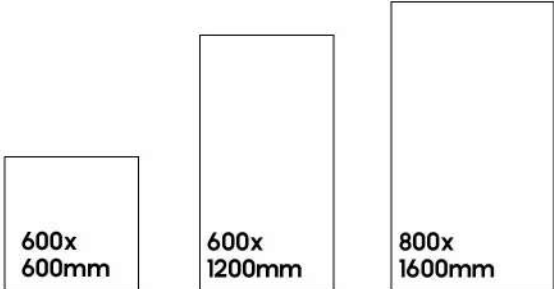

BLACK PANDA

600x
1200mm

HIGH GLOSSY
FINISH

Product Features

- High Durability
- Maintenance Free
- Acid Resistance
- Dimensional Stability
- Stain Resistance
- Slip Resistance
- Easy to Clean
- Eco Friendly

RANDOM : 4