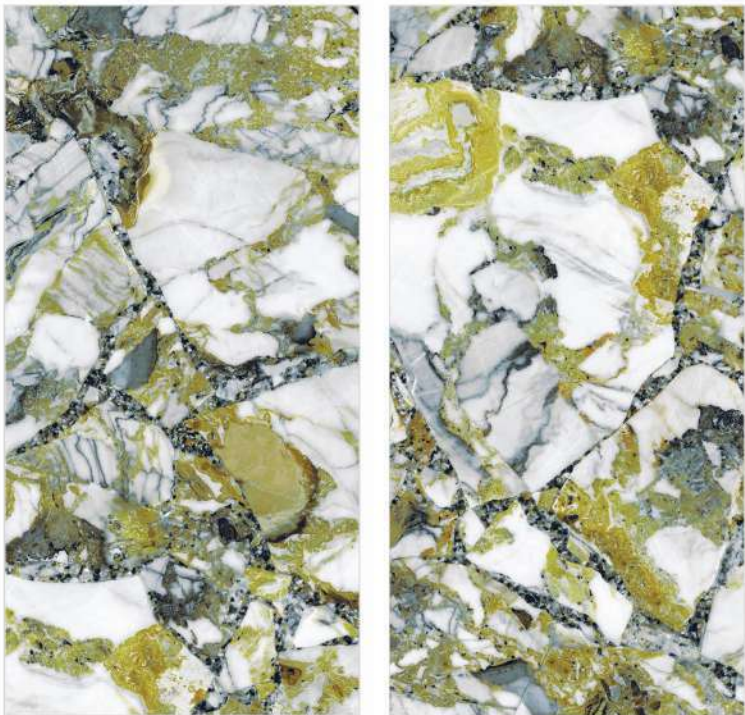

RANDOM : 4

EFESUS STONE

600x
1200mm

HIGH GLOSSY
FINISH

Product Features

- 
High Durability
- 
Maintenance Free
- 
Acid Resistance
- 
Dimensional Stability
- 
Stain Resistance
- 
Slip Resistance
- 
Easy to Clean
- 
Eco Friendly