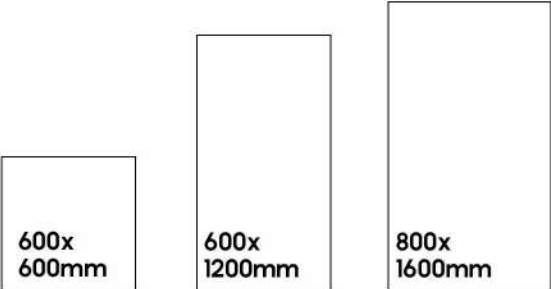

ORION AQUA

600x
1200mm

HIGH GLOSSY
FINISH

Product Features

- High Durability
- Maintenance Free
- Acid Resistance
- Dimensional Stability
- Stain Resistance
- Slip Resistance
- Easy to Clean
- Eco Friendly

RANDOM : 4