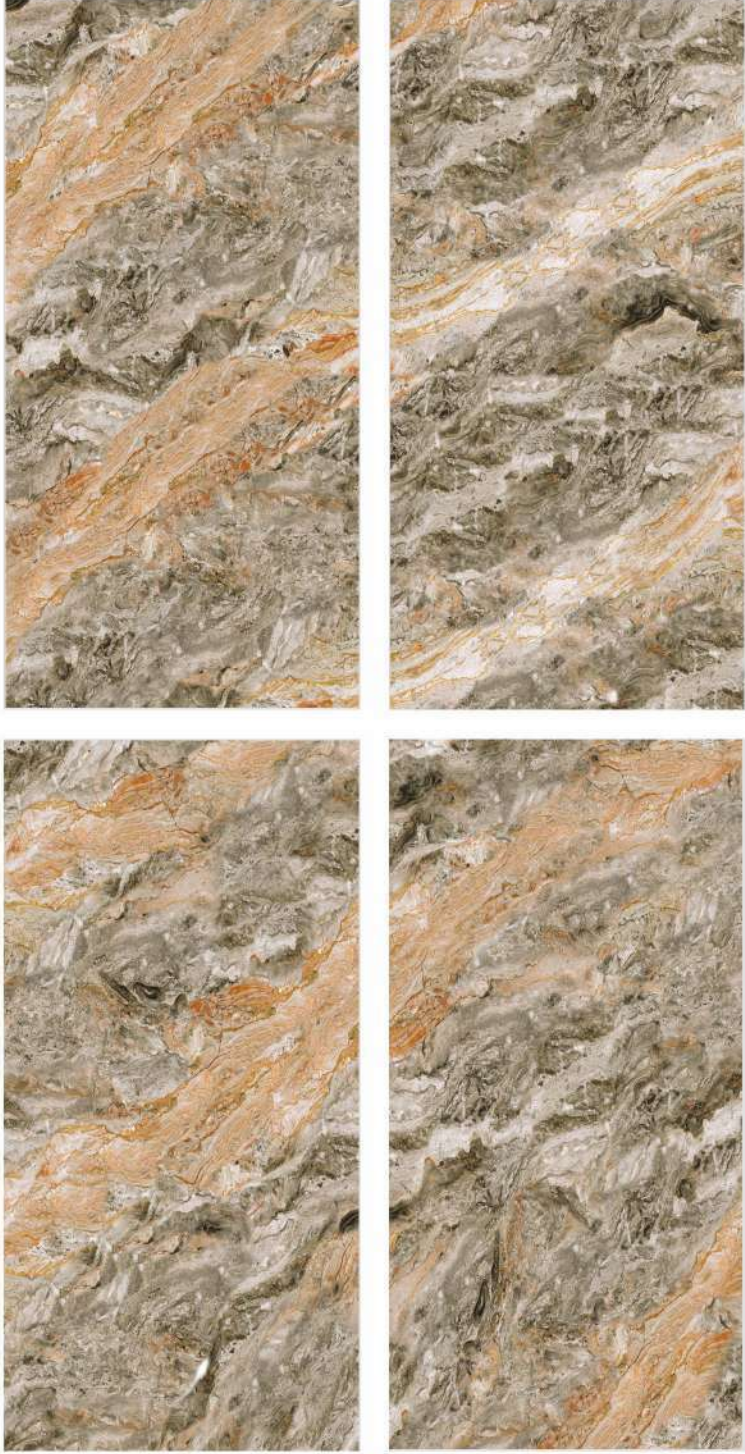

RANDOM : 4

OROBICO NATURAL

600x
1200mm

HIGH GLOSSY
FINISH

Product Features

- 
High Durability
- 
Maintenance Free
- 
Acid Resistance
- 
Dimensional Stability
- 
Stain Resistance
- 
Slip Resistance
- 
Easy to Clean
- 
Eco Friendly