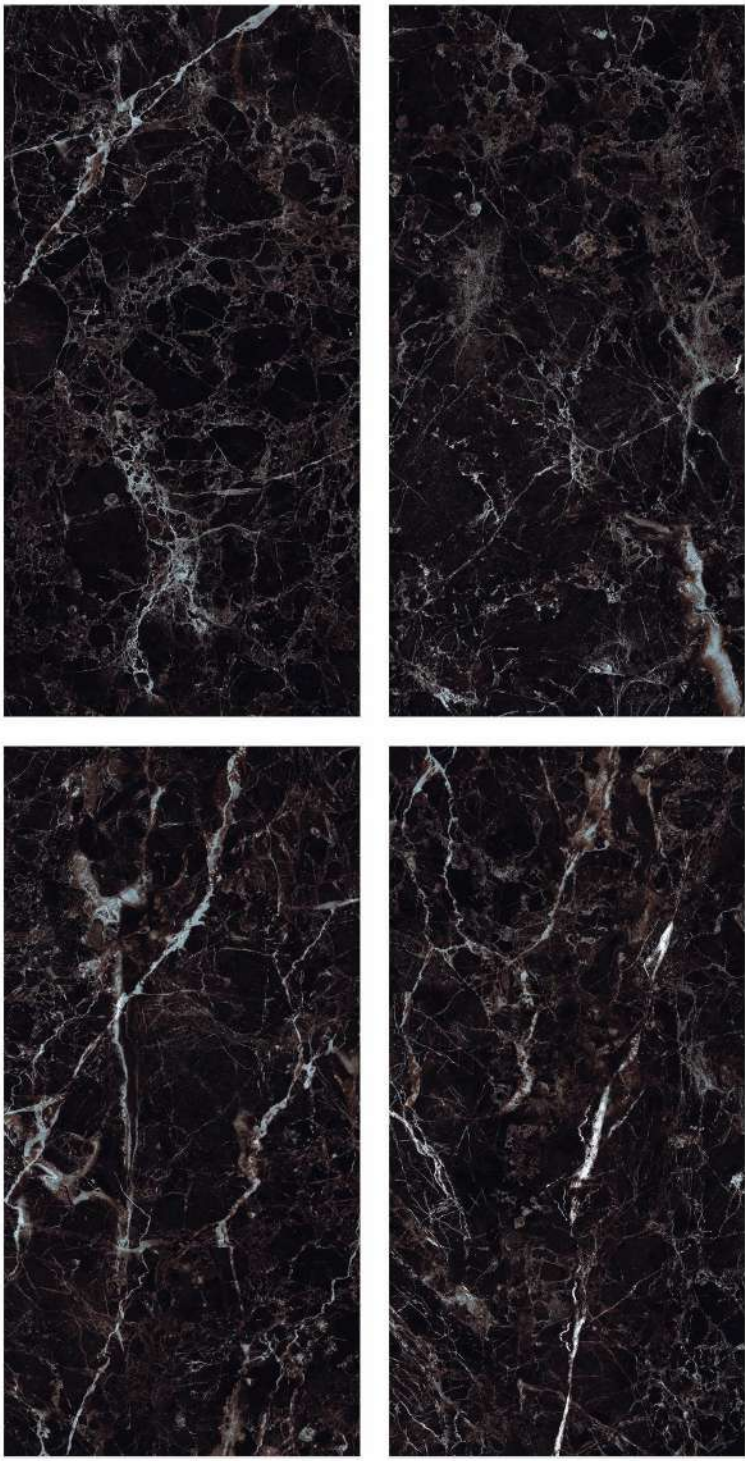

RANDOM : 4

TORONTO BLACK

600x
1200mm

HIGH GLOSSY
FINISH

Product
Features

- 
High Durability
- 
Maintenance Free
- 
Acid Resistance
- 
Dimensional Stability
- 
Stain Resistance
- 
Slip Resistance
- 
Easy to Clean
- 
Eco Friendly