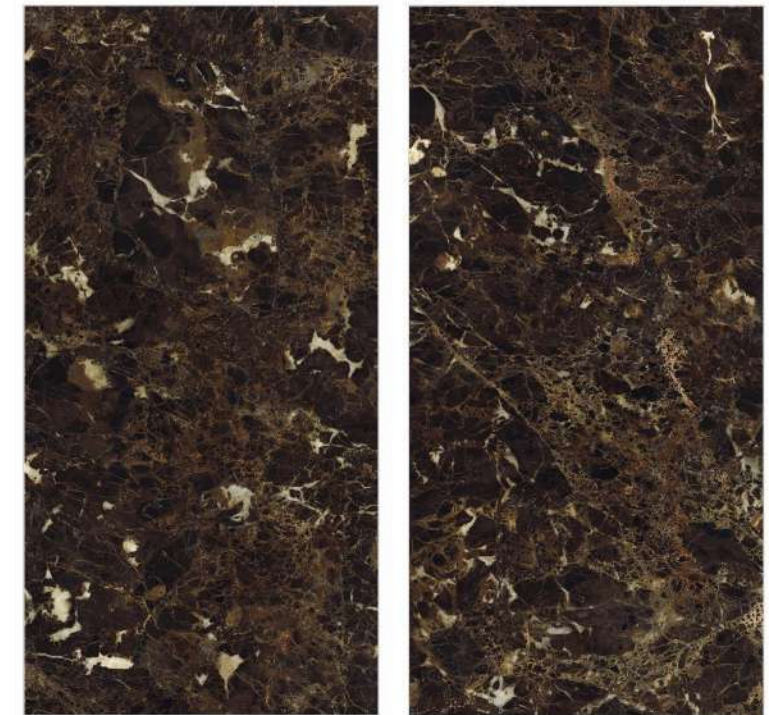

RANDOM : 4

ESTRADA BLACK

600x
1200mm

HIGH GLOSSY
FINISH

Product Features

-  High Durability
-  Maintenance Free
-  Acid Resistance
-  Dimensional Stability
-  Stain Resistance
-  Slip Resistance
-  Easy to Clean
-  Eco Friendly