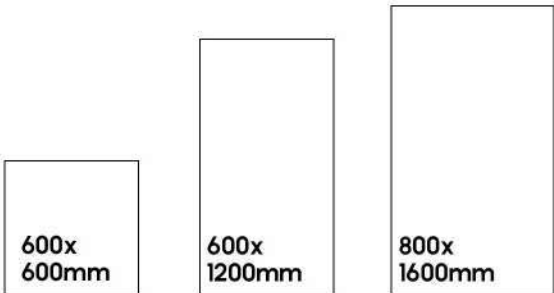

SEMOND PAUL

600x
1200mm

HIGH GLOSSY
FINISH

Product Features

- High Durability
- Maintenance Free
- Acid Resistance
- Dimensional Stability
- Stain Resistance
- Slip Resistance
- Easy to Clean
- Eco Friendly

RANDOM : 4