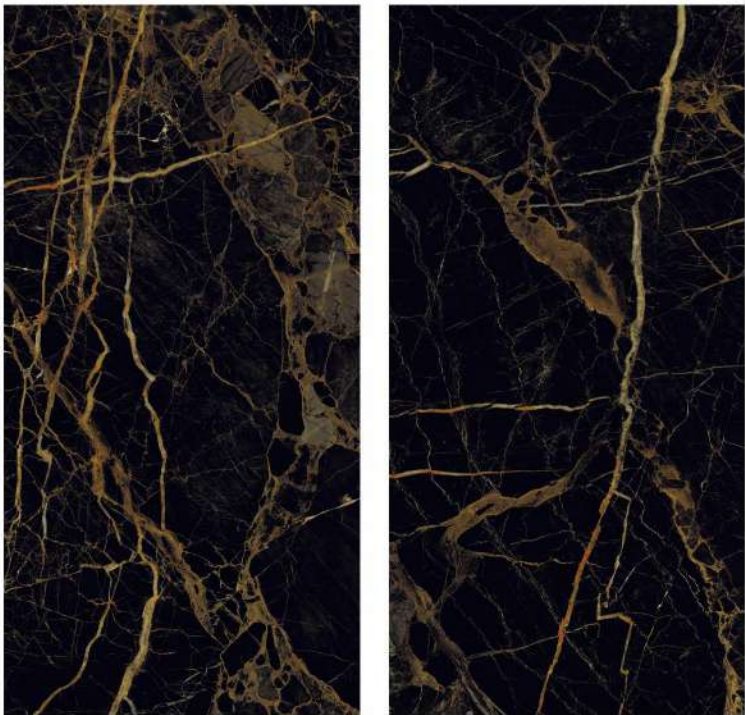

RANDOM : 4

LUCIDO BLACK

600x
1200mm

HIGH GLOSSY
FINISH

Product Features

- 
High Durability
- 
Maintenance Free
- 
Acid Resistance
- 
Dimensional Stability
- 
Stain Resistance
- 
Slip Resistance
- 
Easy to Clean
- 
Eco Friendly