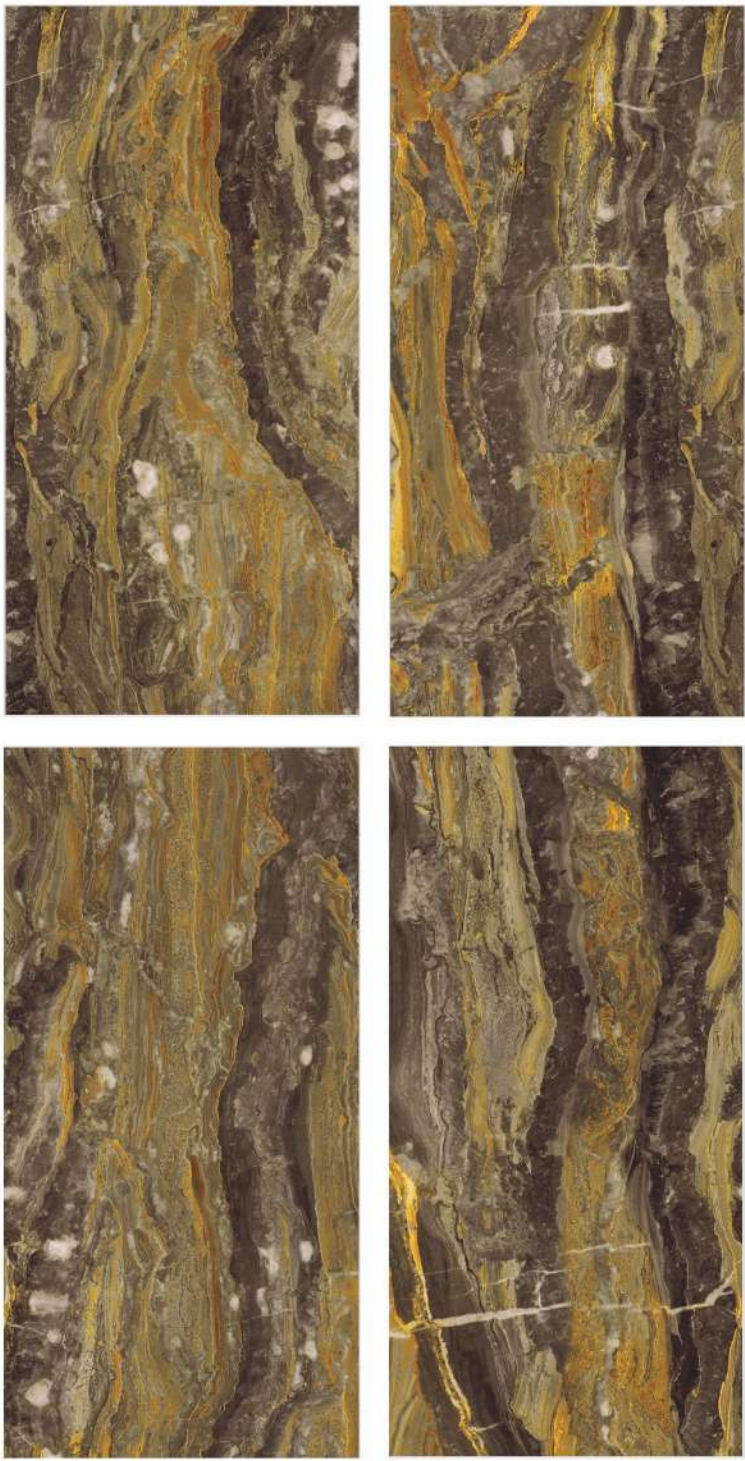

Product Features

- High Durability
- Maintenance Free
- Acid Resistance
- Dimensional Stability
- Stain Resistance
- Slip Resistance
- Easy to Clean
- Eco Friendly

RANDOM : 4