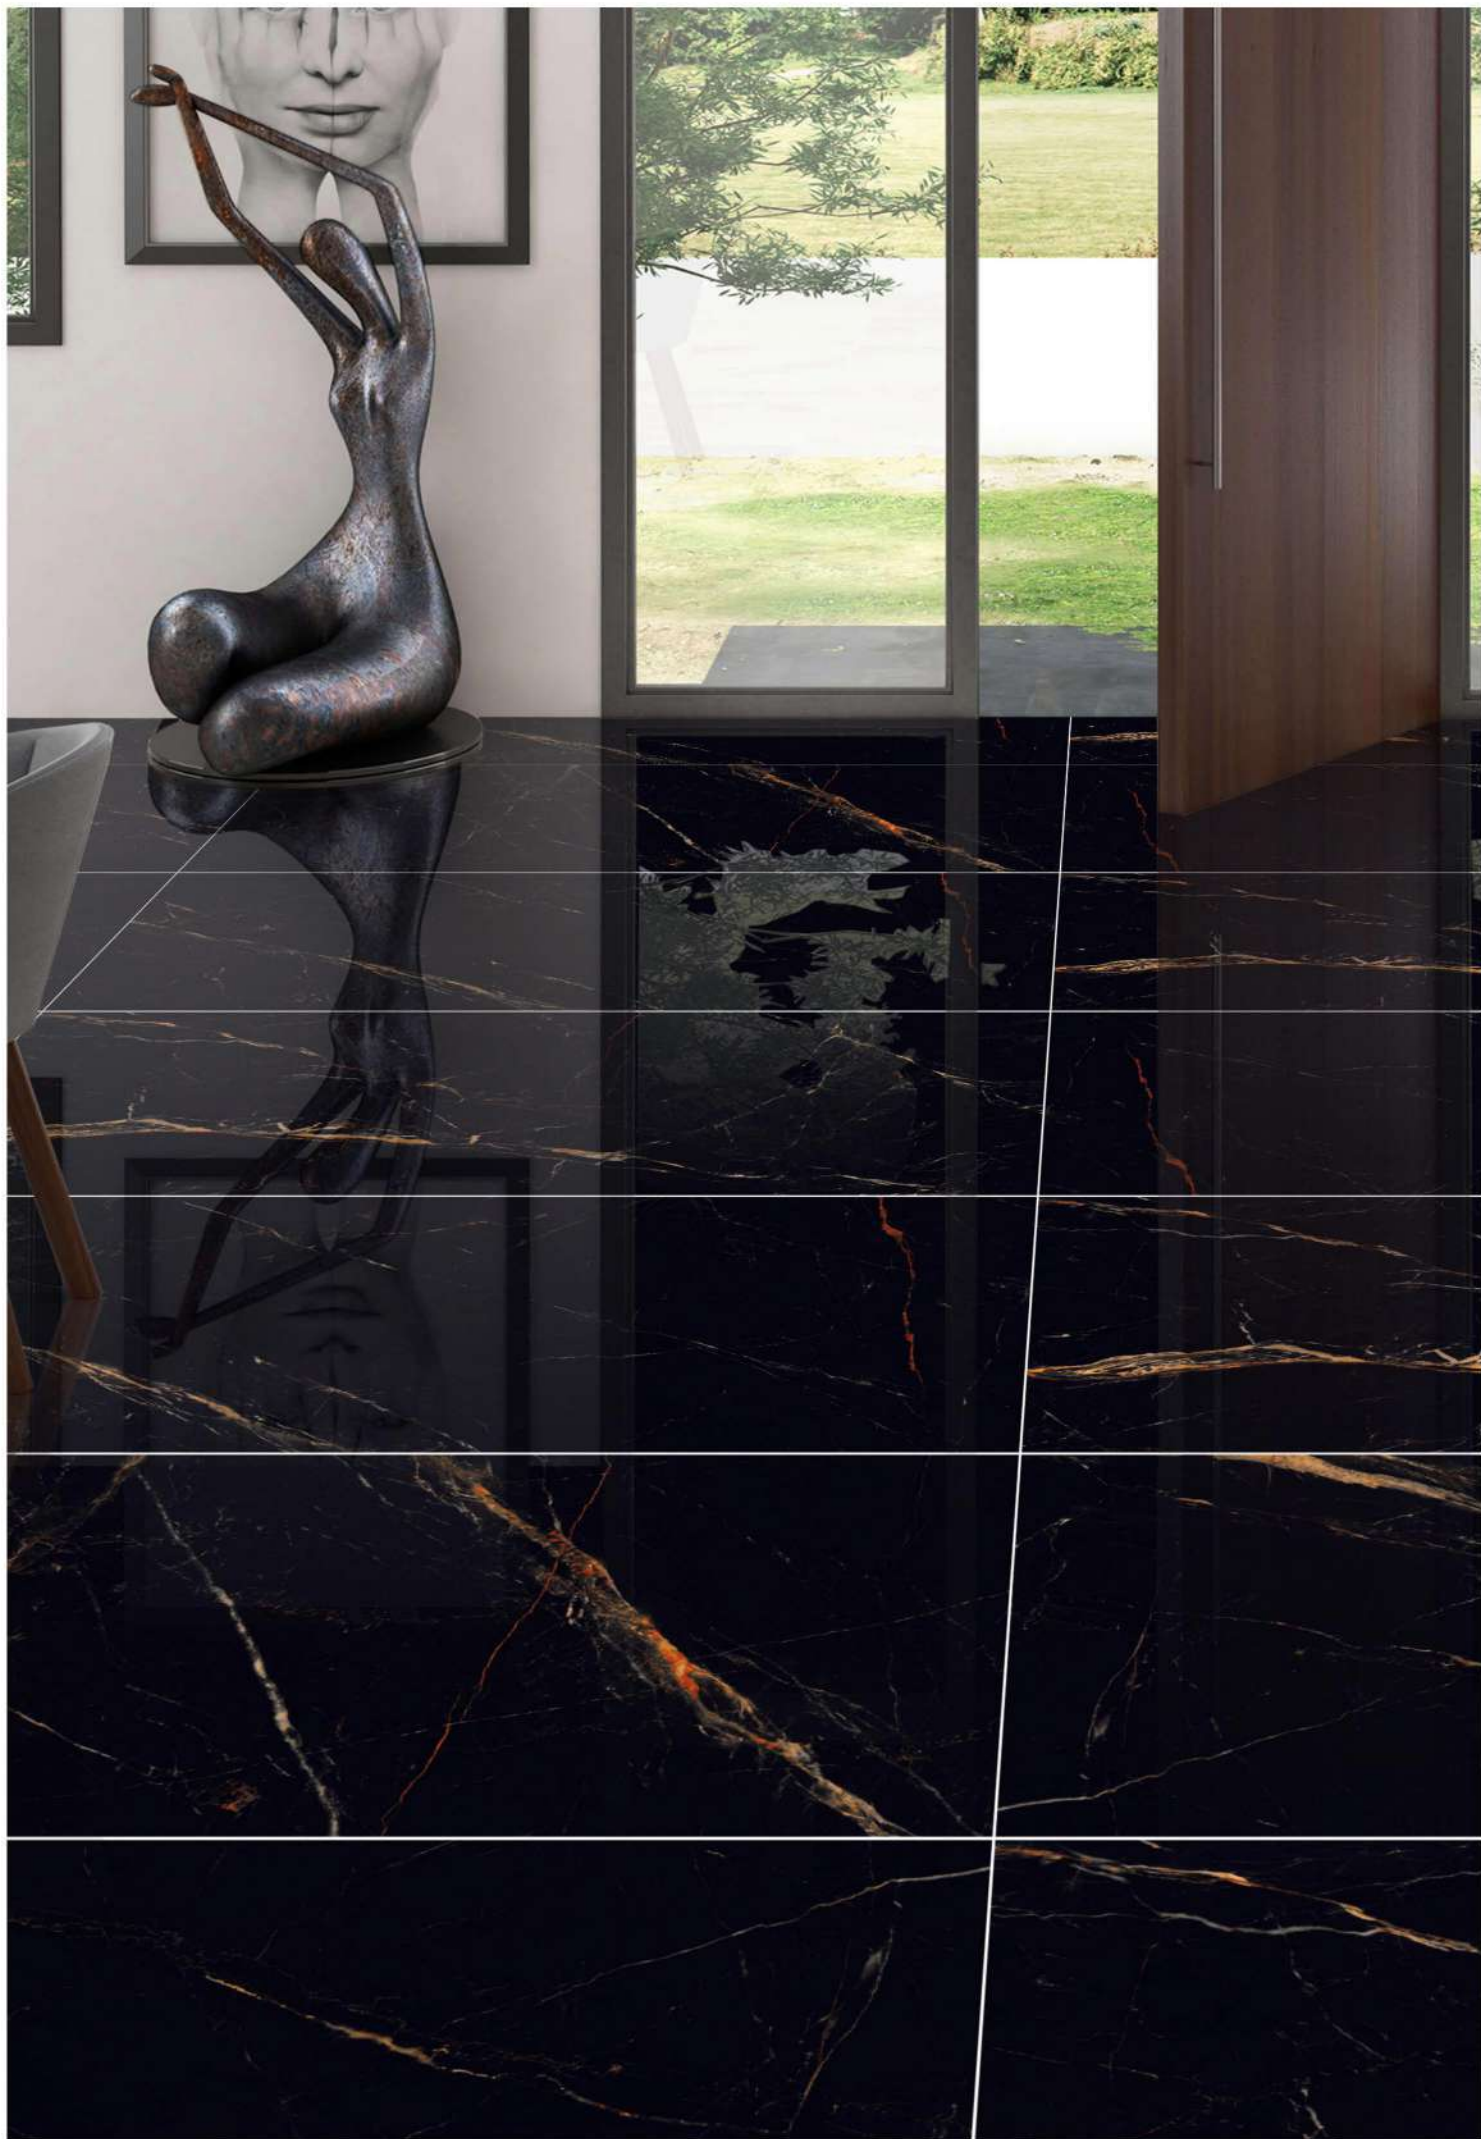

PORTORO BLACK

600x
1200mm

HIGH GLOSSY
FINISH

Product
Features

- High Durability
- Maintenance Free
- Acid Resistance
- Dimensional Stability
- Stain Resistance
- Slip Resistance
- Easy to Clean
- Eco Friendly