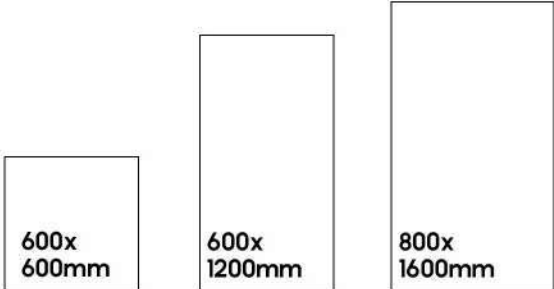

SCION BLACK

600x
1200mm

HIGH GLOSSY
FINISH

Product Features

- High Durability
- Maintenance Free
- Acid Resistance
- Dimensional Stability
- Stain Resistance
- Slip Resistance
- Easy to Clean
- Eco Friendly

RANDOM : 4