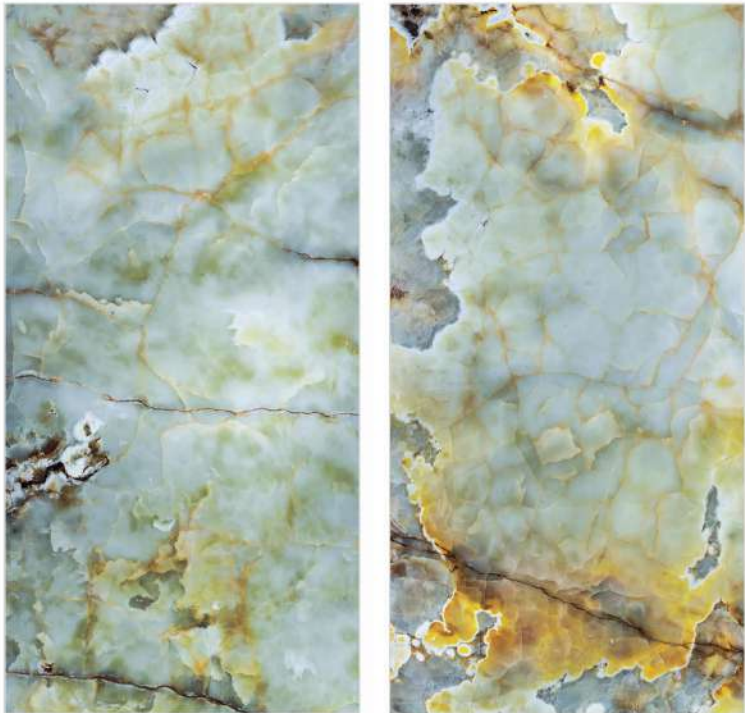

600x
1200mm

800x
1600mm

GREEN PULIDO

600x
1200mm

HIGH GLOSSY
FINISH

Product Features

-  High Durability
-  Maintenance Free
-  Acid Resistance
-  Dimensional Stability
-  Stain Resistance
-  Slip Resistance
-  Easy to Clean
-  Eco Friendly