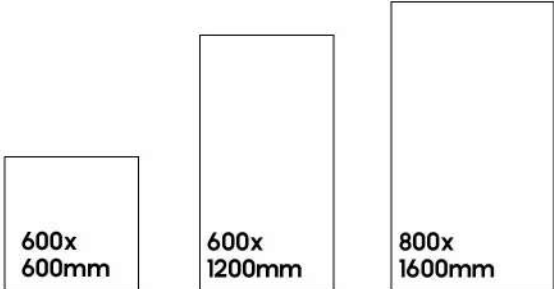

Product Features

- High Durability
- Maintenance Free
- Acid Resistance
- Dimensional Stability
- Stain Resistance
- Slip Resistance
- Easy to Clean
- Eco Friendly

RANDOM : 4