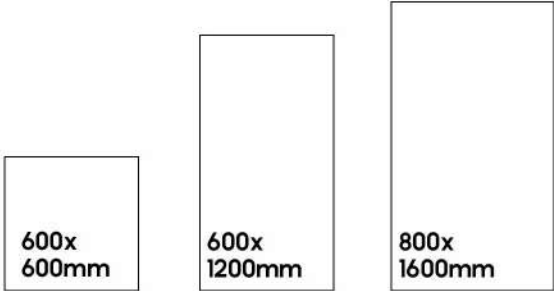

TOXIDO BLACK

600x
1200mm

HIGH GLOSSY
FINISH

Product Features

- High Durability
- Maintenance Free
- Acid Resistance
- Dimensional Stability
- Stain Resistance
- Slip Resistance
- Easy to Clean
- Eco Friendly

RANDOM : 4