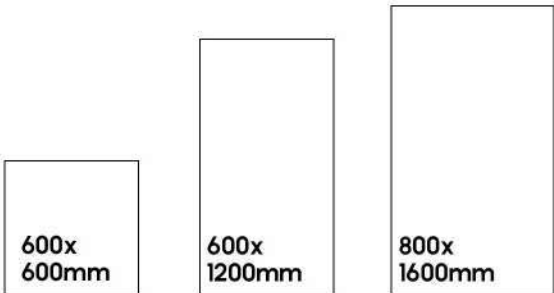

AMBER ONYX

600x
1200mm

HIGH GLOSSY
FINISH

Product Features

- High Durability
- Maintenance Free
- Acid Resistance
- Dimensional Stability
- Stain Resistance
- Slip Resistance
- Easy to Clean
- Eco Friendly

RANDOM : 4