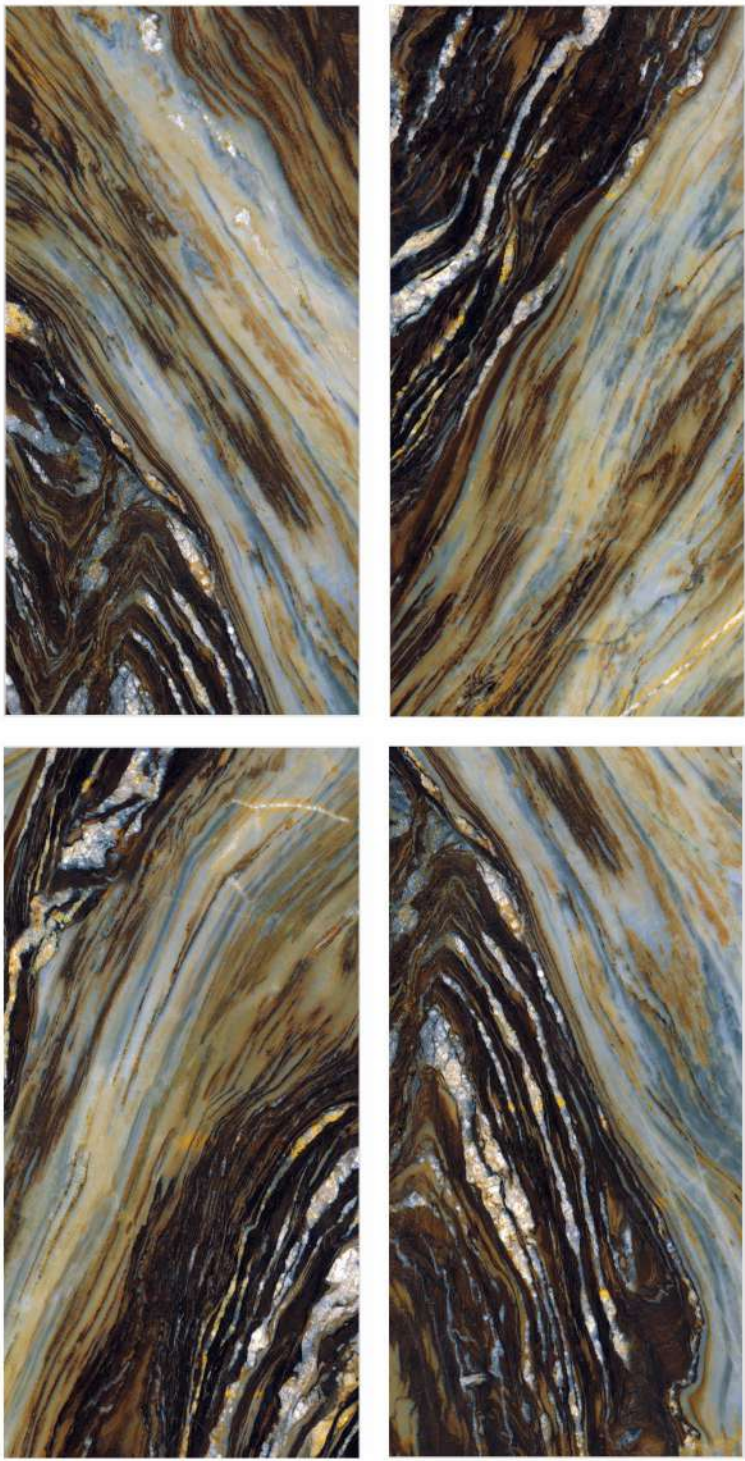

Product Features

- High Durability
- Maintenance Free
- Acid Resistance
- Dimensional Stability
- Stain Resistance
- Slip Resistance
- Easy to Clean
- Eco Friendly