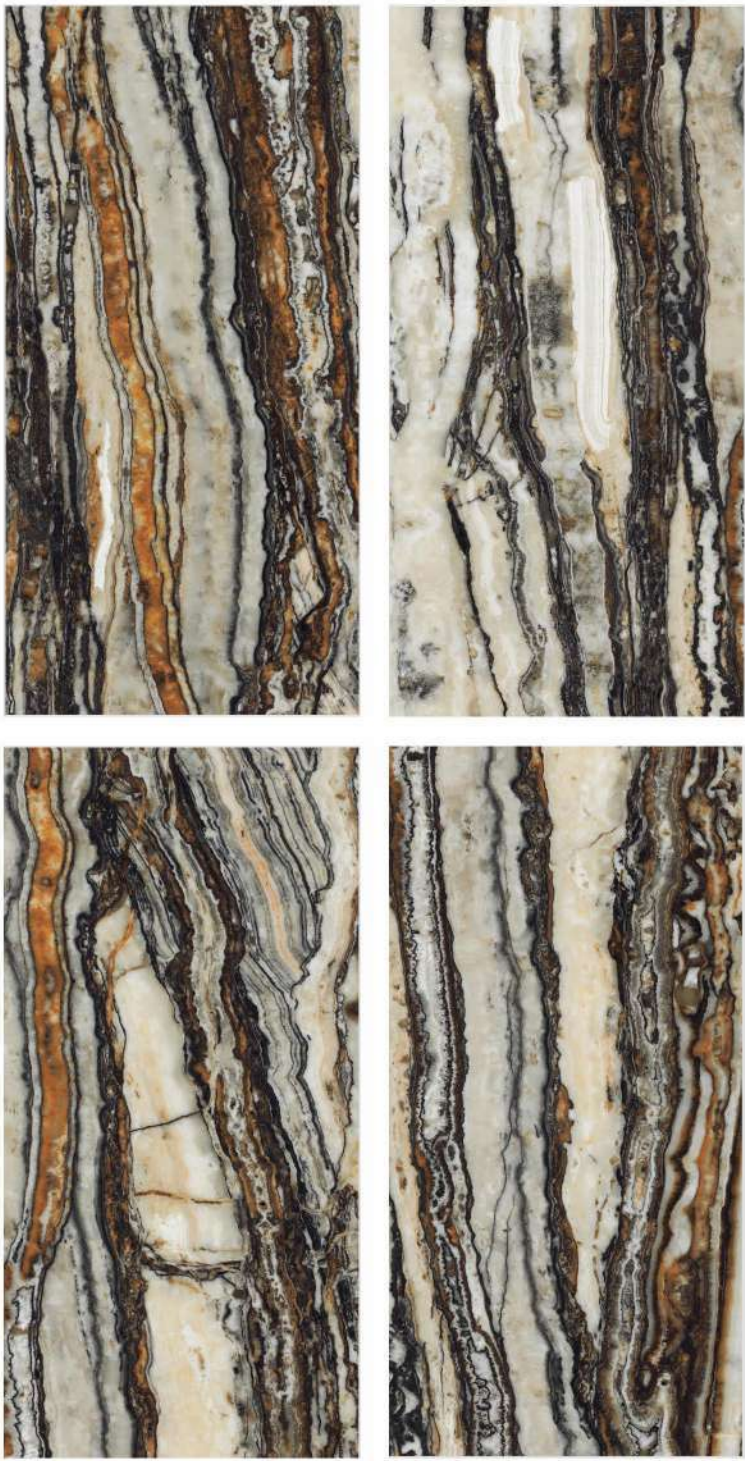

Product Features

- High Durability
- Maintenance Free
- Acid Resistance
- Dimensional Stability
- Stain Resistance
- Slip Resistance
- Easy to Clean
- Eco Friendly

RANDOM : 4