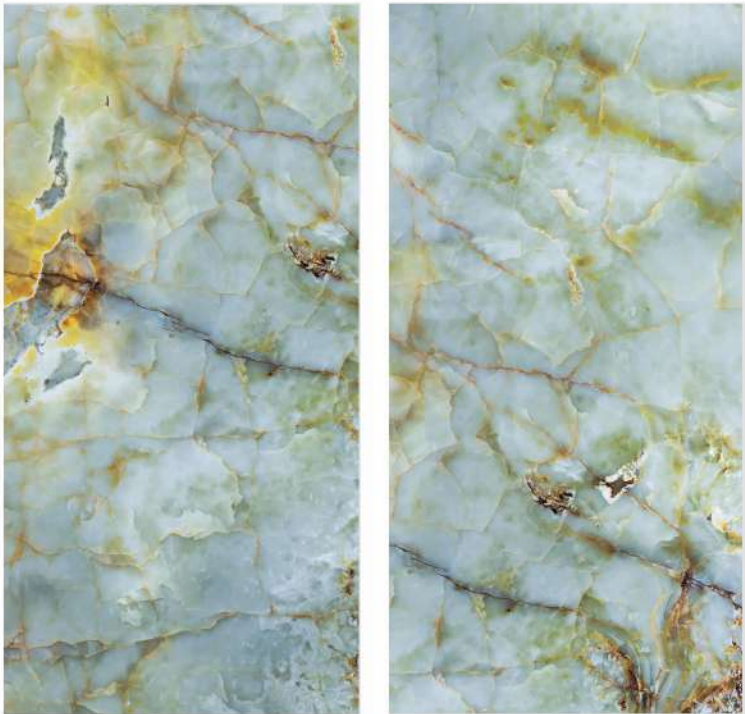

600x
1200mm

800x
1600mm

GREEN PULIDO

600x
1200mm

HIGH GLOSSY
FINISH

Product Features

-  High Durability
-  Maintenance Free
-  Acid Resistance
-  Dimensional Stability
-  Stain Resistance
-  Slip Resistance
-  Easy to Clean
-  Eco Friendly