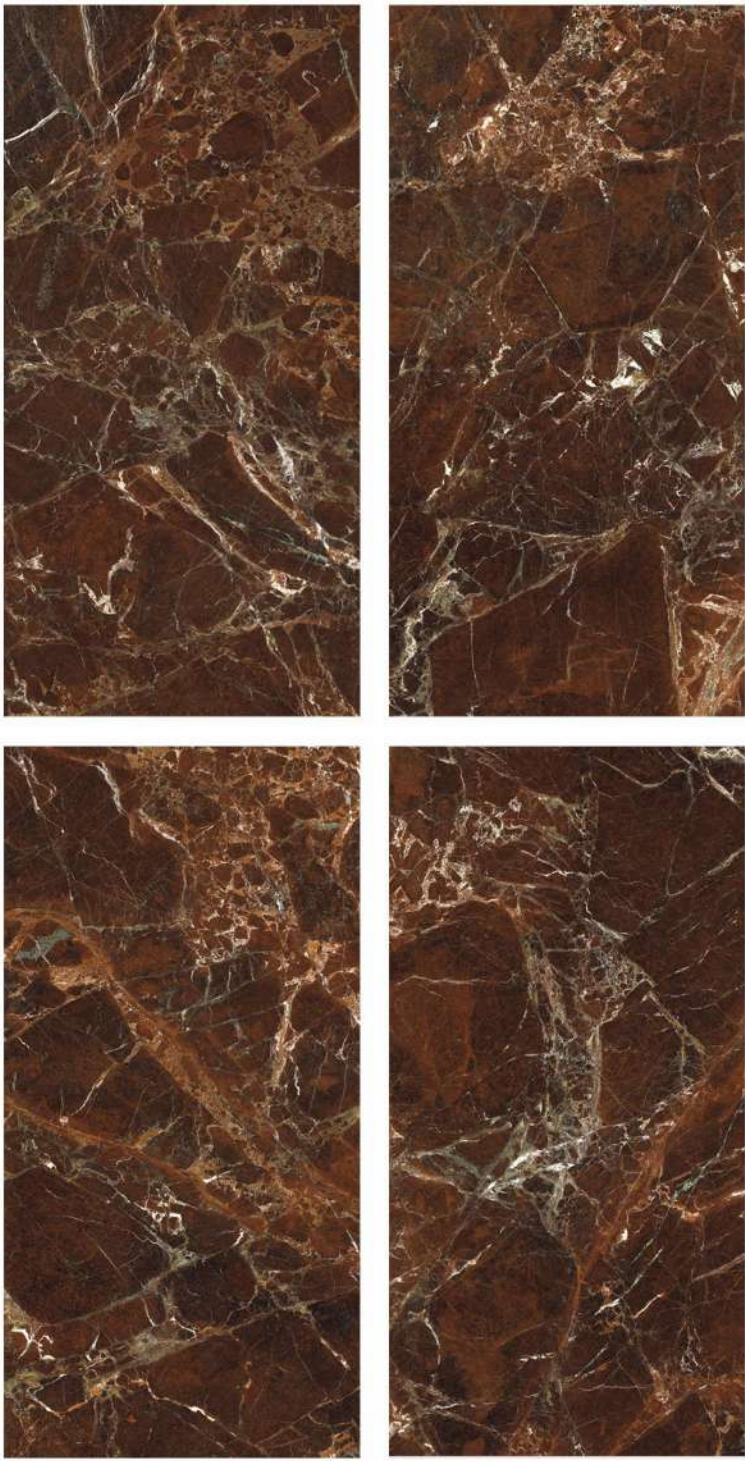

800x
1600mm

EMPERADOR COFFEE

600x
1200mm

HIGH GLOSSY
FINISH

Product Features

-  High Durability
-  Maintenance Free
-  Acid Resistance
-  Dimensional Stability
-  Stain Resistance
-  Slip Resistance
-  Easy to Clean
-  Eco Friendly