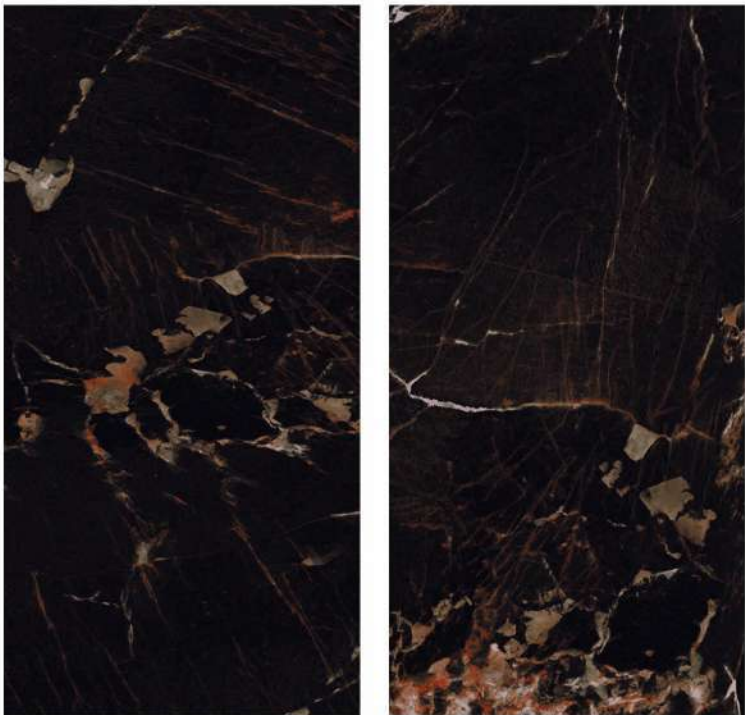

RANDOM : 4

ESTRADA BLACK

600x
1200mm

HIGH GLOSSY
FINISH

Product Features

-  High Durability
-  Maintenance Free
-  Acid Resistance
-  Dimensional Stability
-  Stain Resistance
-  Slip Resistance
-  Easy to Clean
-  Eco Friendly