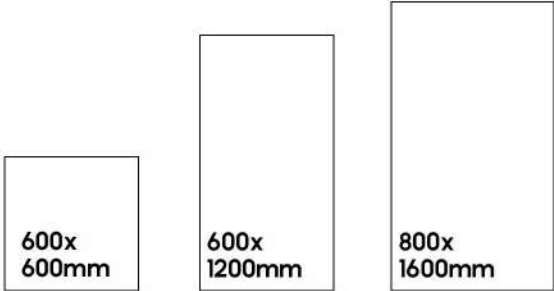

APARICI

600x
1200mm

HIGH GLOSSY
FINISH

Product Features

- High Durability
- Maintenance Free
- Acid Resistance
- Dimensional Stability
- Stain Resistance
- Slip Resistance
- Easy to Clean
- Eco Friendly

RANDOM : 4