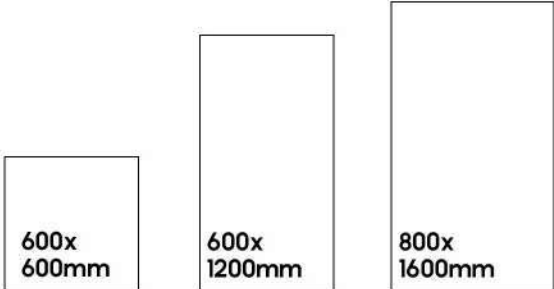

WAVE BLACK

600x
1200mm

HIGH GLOSSY
FINISH

Product Features

- High Durability
- Maintenance Free
- Acid Resistance
- Dimensional Stability
- Stain Resistance
- Slip Resistance
- Easy to Clean
- Eco Friendly

RANDOM : 4