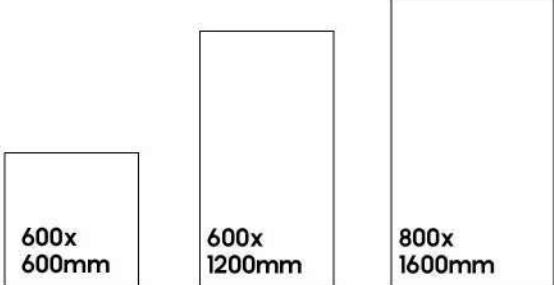

ITA ARCHIVI

600x
1200mm

HIGH GLOSSY
FINISH

Product Features

- High Durability
- Maintenance Free
- Acid Resistance
- Dimensional Stability
- Stain Resistance
- Slip Resistance
- Easy to Clean
- Eco Friendly

RANDOM : 4