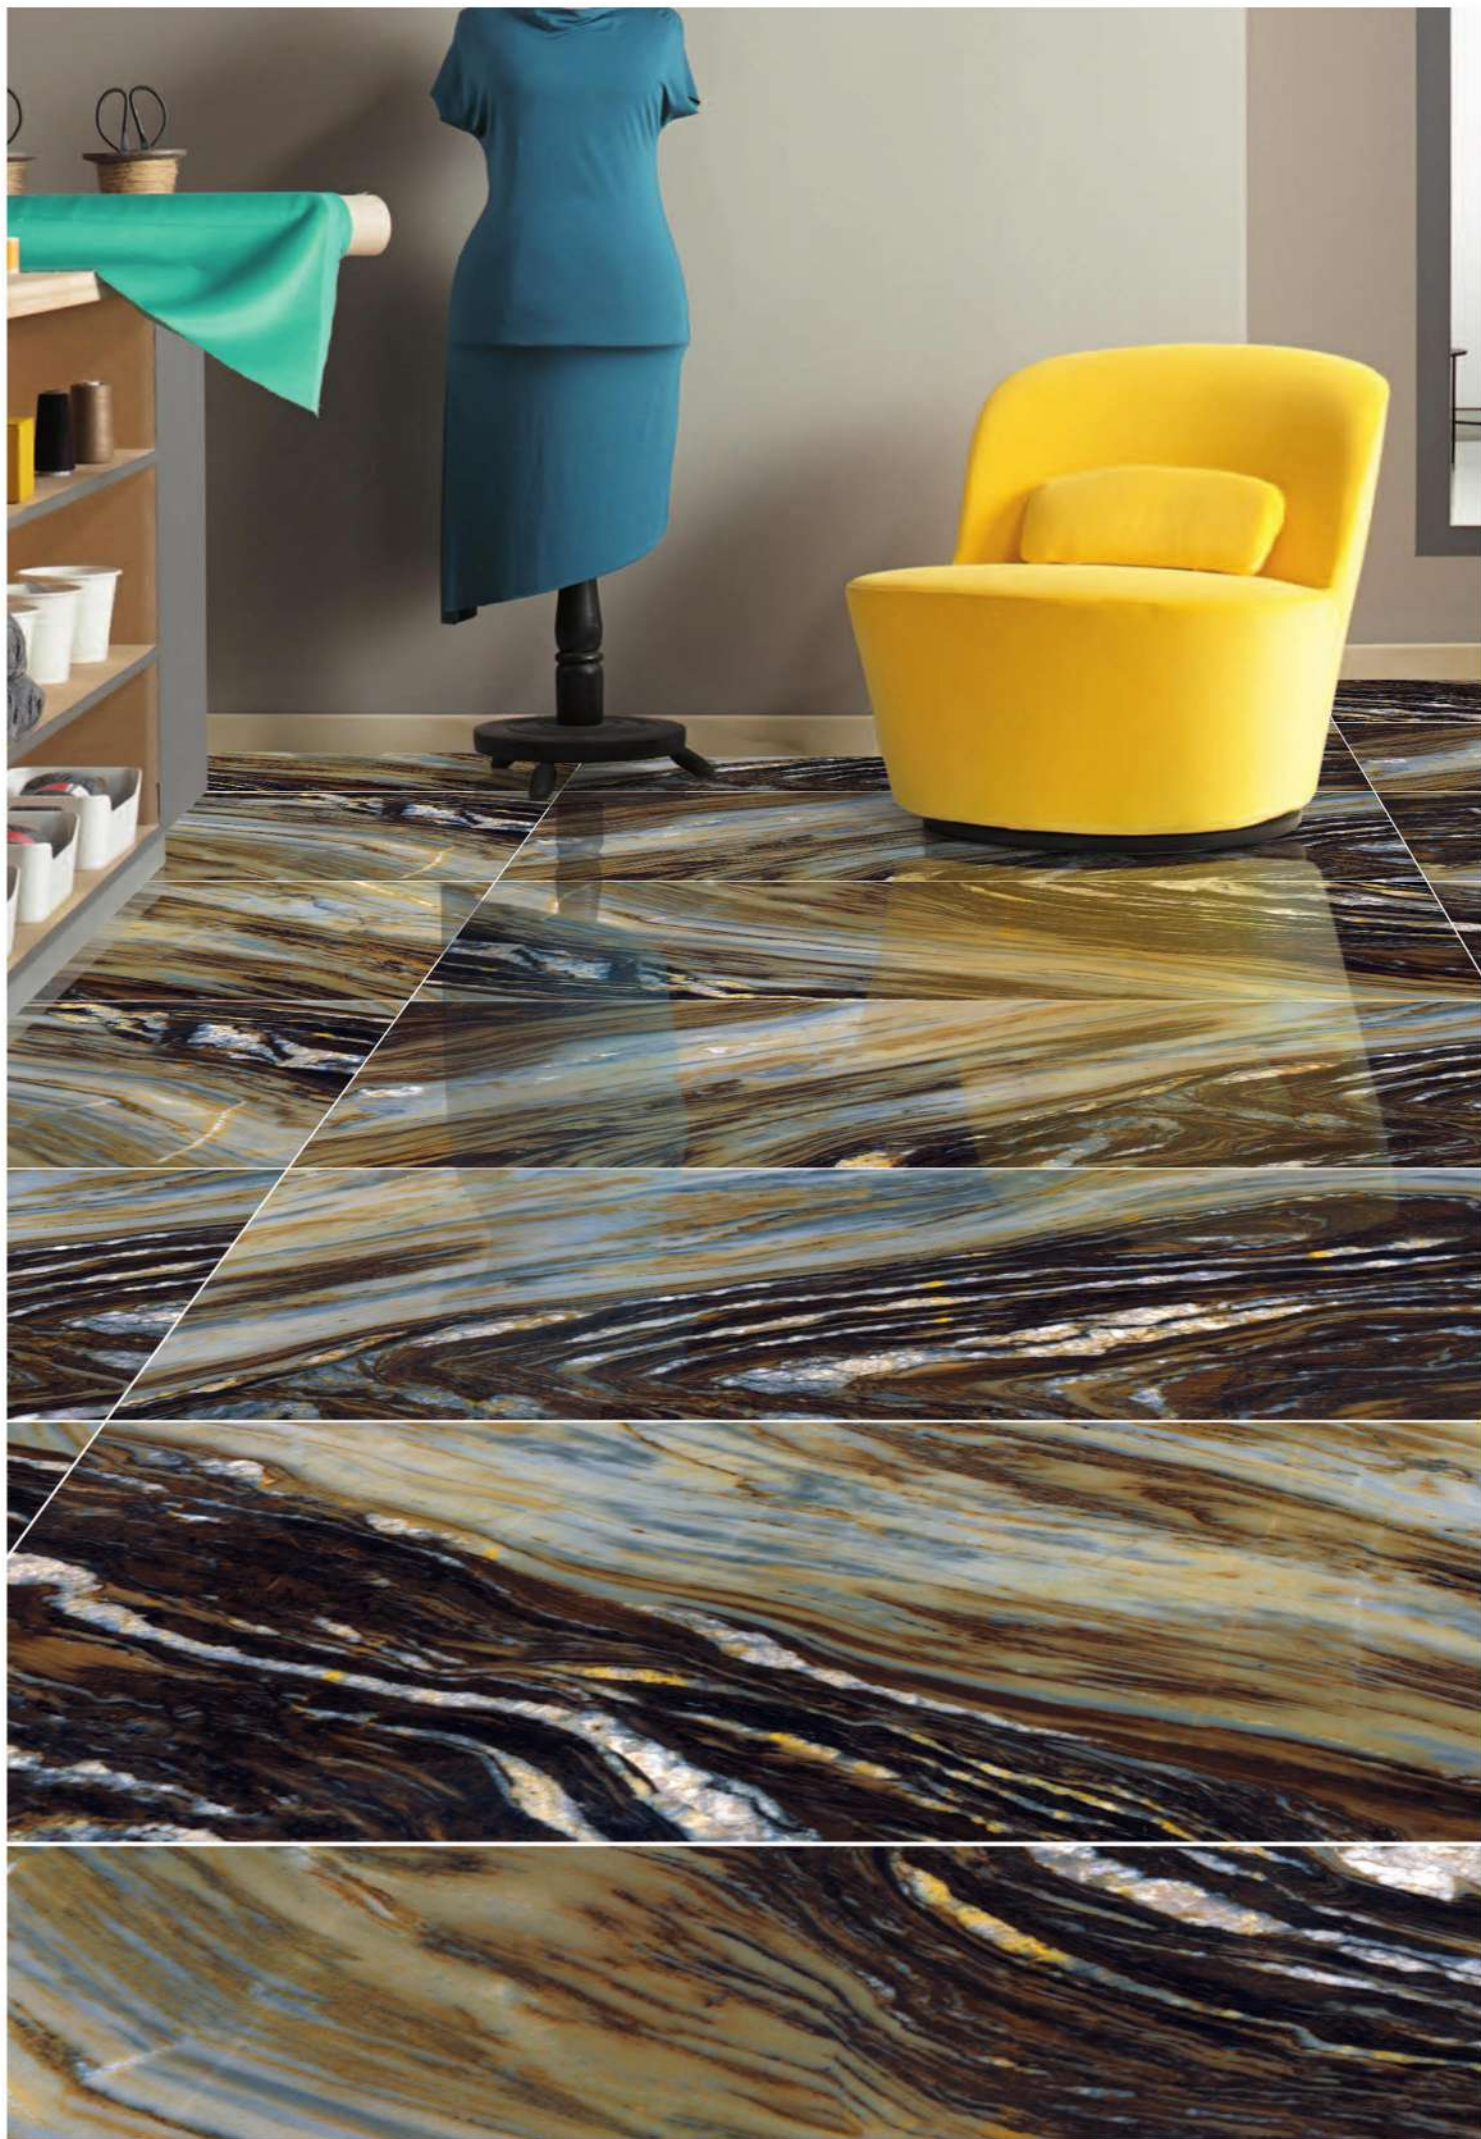

CALACATTA OYSTER

600x
1200mm

HIGH GLOSSY
FINISH

Product Features

- High Durability
- Maintenance Free
- Acid Resistance
- Dimensional Stability
- Stain Resistance
- Slip Resistance
- Easy to Clean
- Eco Friendly

RANDOM : 4