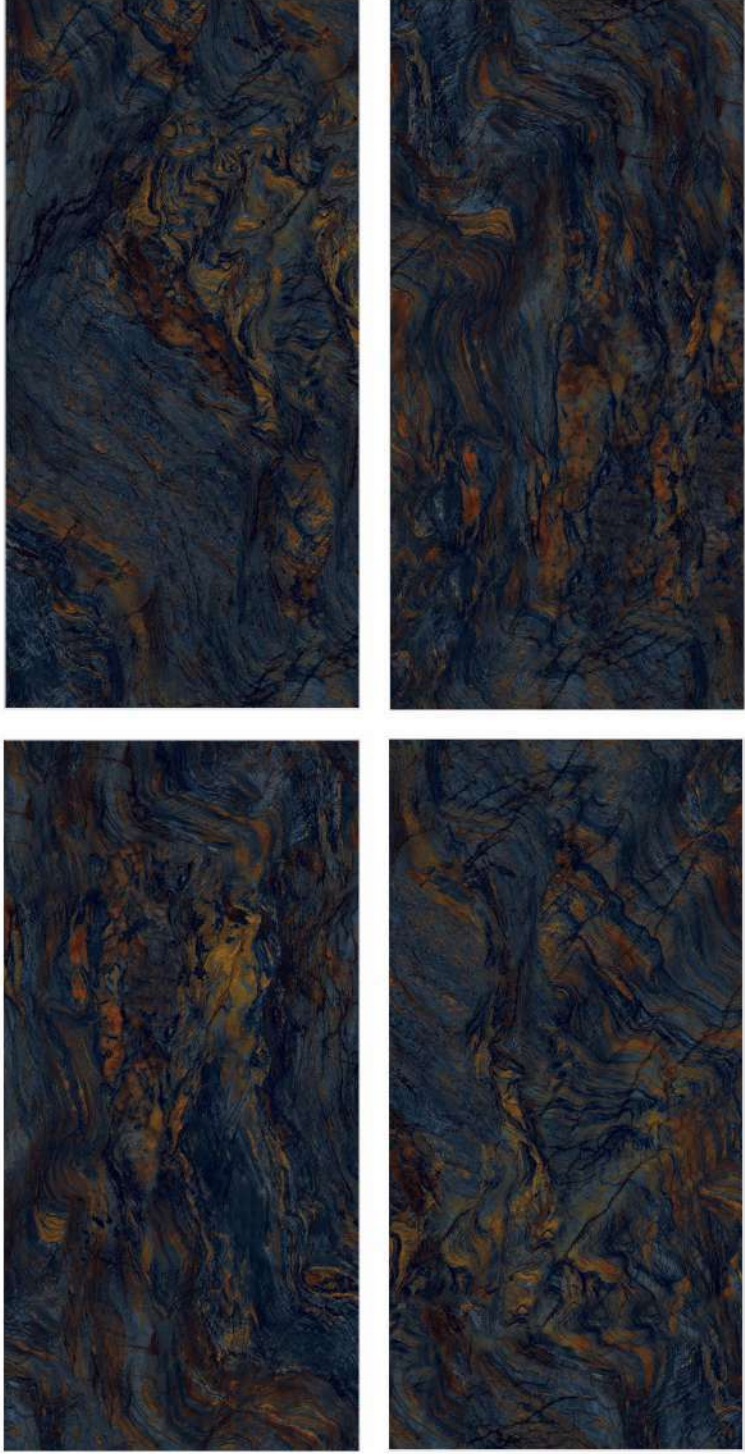

RANDOM : 4

WAVE BLUE

600x
1200mm

HIGH GLOSSY
FINISH

Product Features

-  High Durability
-  Maintenance Free
-  Acid Resistance
-  Dimensional Stability
-  Stain Resistance
-  Slip Resistance
-  Easy to Clean
-  Eco Friendly