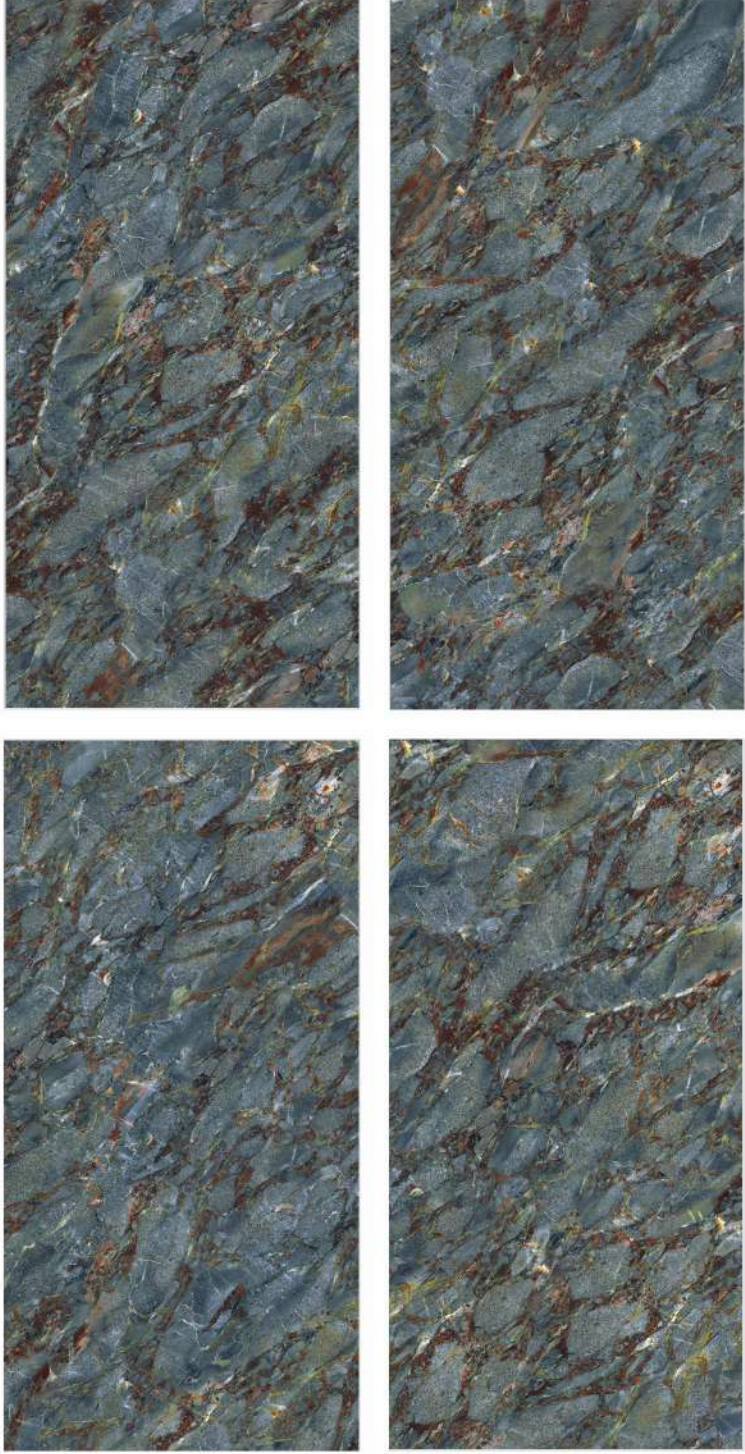

RANDOM : 4

OROBICO NATURAL

600x
1200mm

HIGH GLOSSY
FINISH

Product Features

- 
High Durability
- 
Maintenance Free
- 
Acid Resistance
- 
Dimensional Stability
- 
Stain Resistance
- 
Slip Resistance
- 
Easy to Clean
- 
Eco Friendly