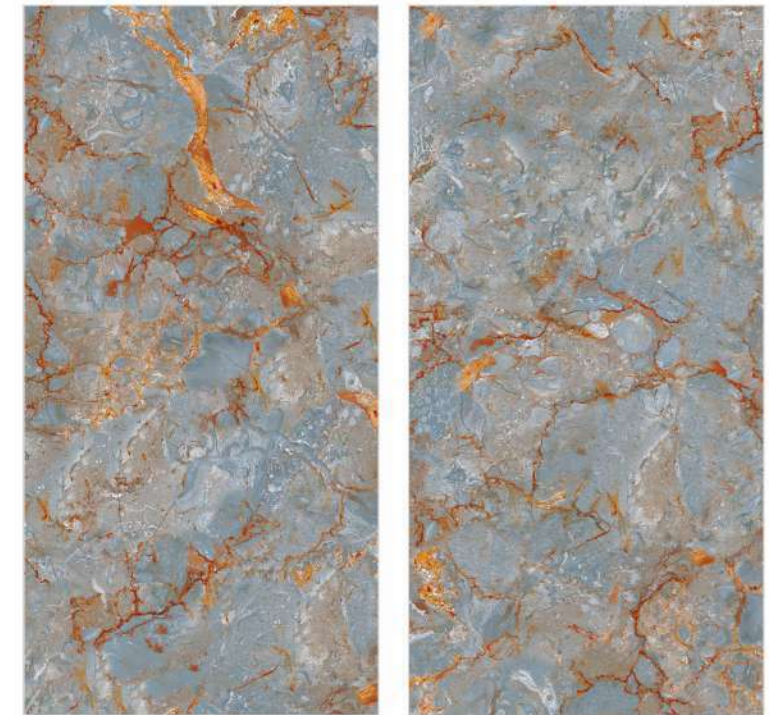

Dimensional Stability

Stain Resistance

Slip Resistance

Easy to Clean

Eco Friendly

RANDOM : 4

600x
600mm

600x
1200mm