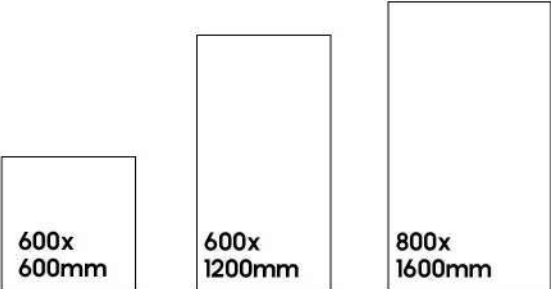

BELVEDERE

600x
1200mm

HIGH GLOSSY
FINISH

Product Features

- High Durability
- Maintenance Free
- Acid Resistance
- Dimensional Stability
- Stain Resistance
- Slip Resistance
- Easy to Clean
- Eco Friendly

RANDOM : 4