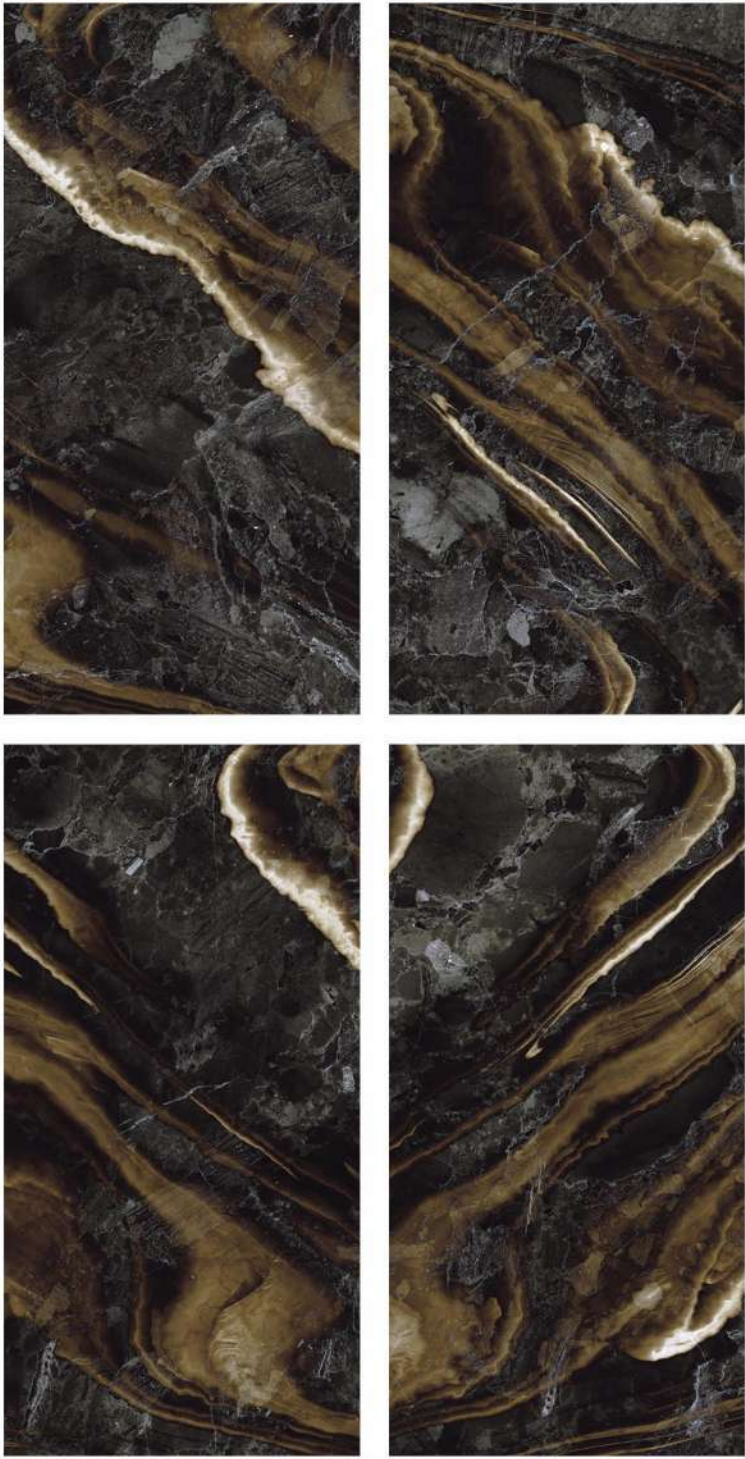

Product Features

- High Durability
- Maintenance Free
- Acid Resistance
- Dimensional Stability
- Stain Resistance
- Slip Resistance
- Easy to Clean
- Eco Friendly

RANDOM : 4