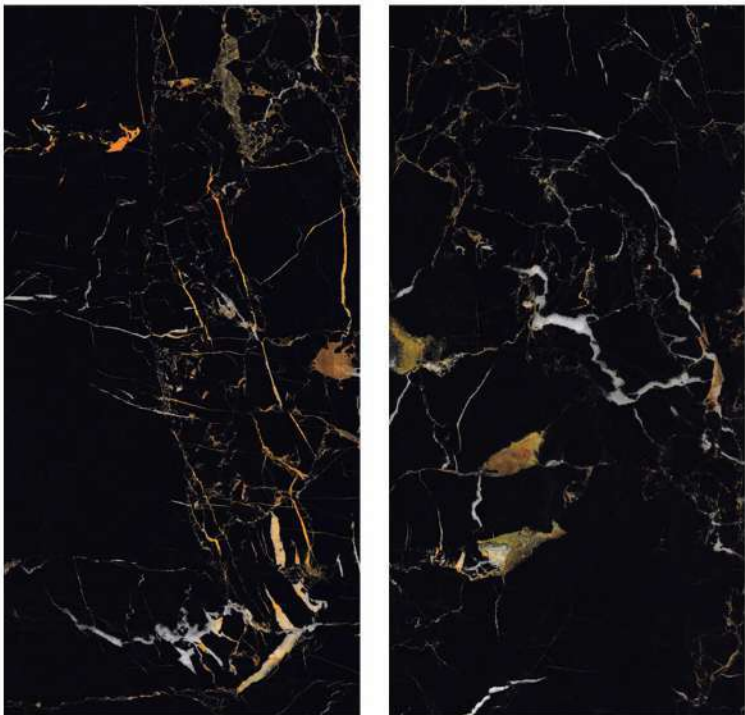

RANDOM : 4

BLACK TULIP

600x
1200mm

HIGH GLOSSY
FINISH

Product
Features

- 
High Durability
- 
Maintenance Free
- 
Acid Resistance
- 
Dimensional Stability
- 
Stain Resistance
- 
Slip Resistance
- 
Easy to Clean
- 
Eco Friendly