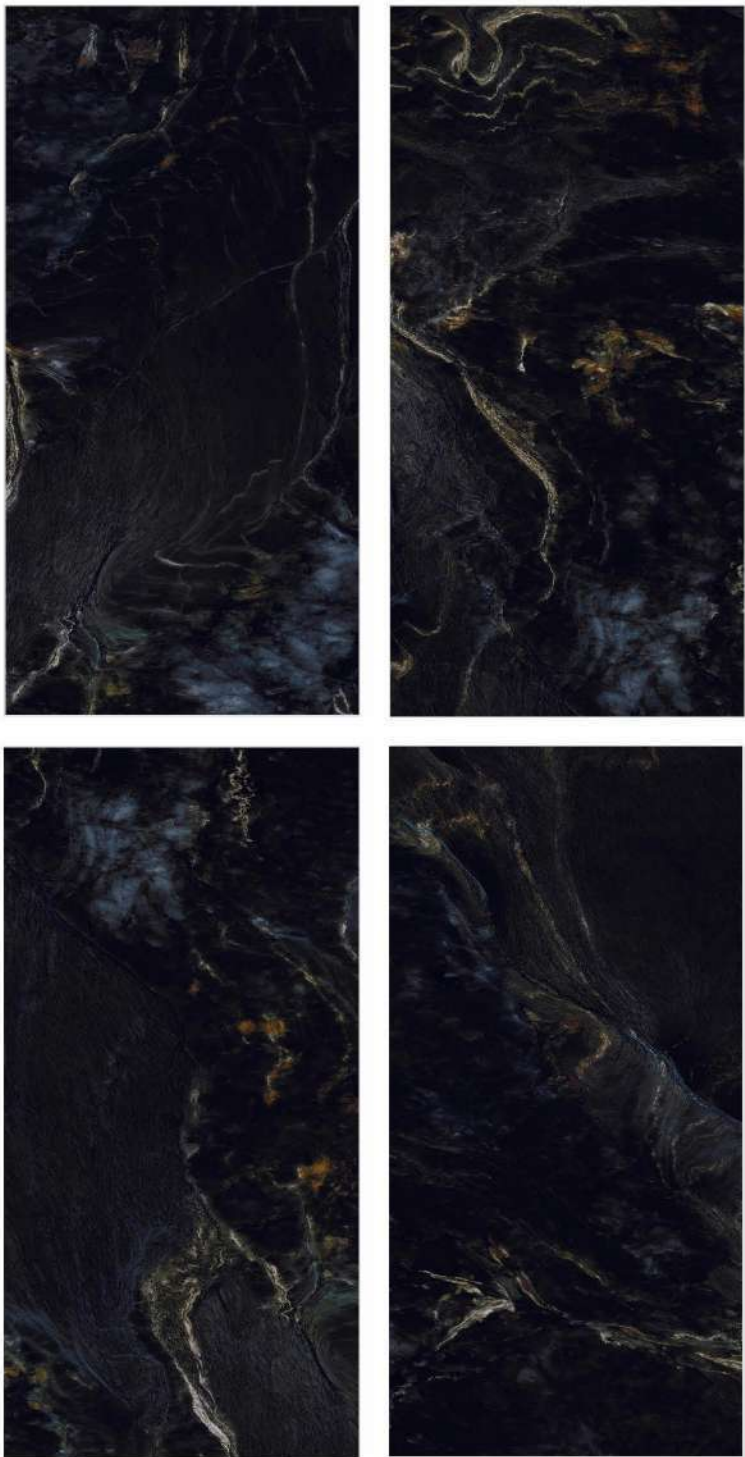

Product Features

- High Durability
- Maintenance Free
- Acid Resistance
- Dimensional Stability
- Stain Resistance
- Slip Resistance
- Easy to Clean
- Eco Friendly