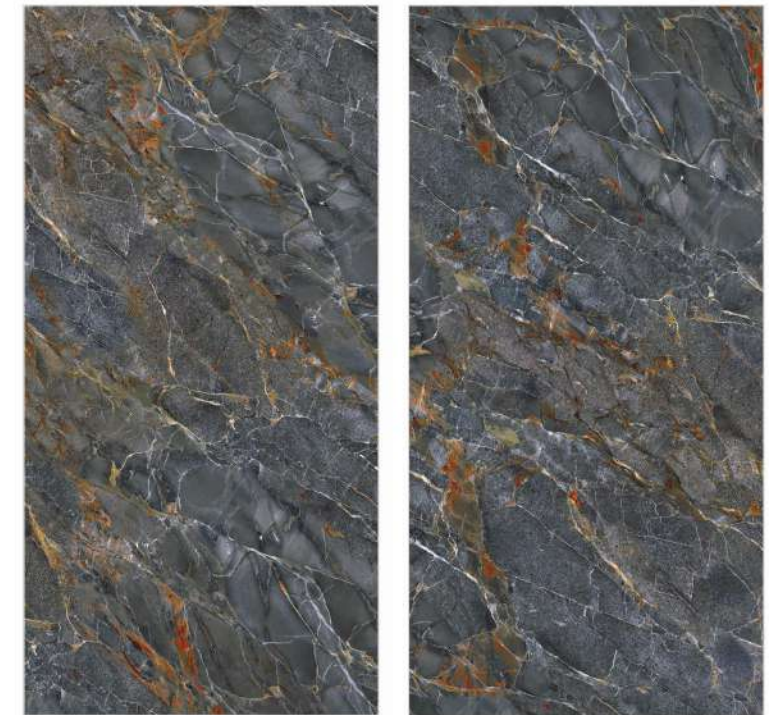

RANDOM : 4

600x
600mm

600x
1200mm

800x
1600mm