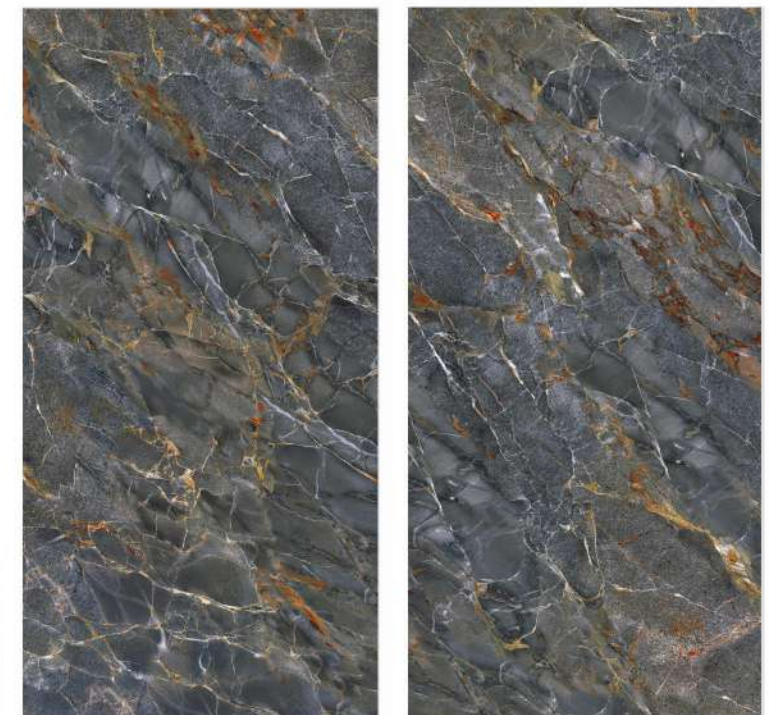

RANDOM : 4

600x
600mm

600x
1200mm

800x
1600mm