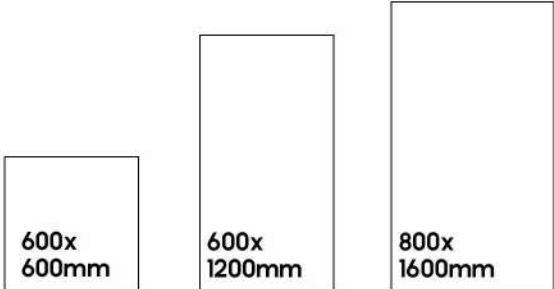

FANTA LION

600x
1200mm

HIGH GLOSSY
FINISH

Product Features

- High Durability
- Maintenance Free
- Acid Resistance
- Dimensional Stability
- Stain Resistance
- Slip Resistance
- Easy to Clean
- Eco Friendly

RANDOM : 4