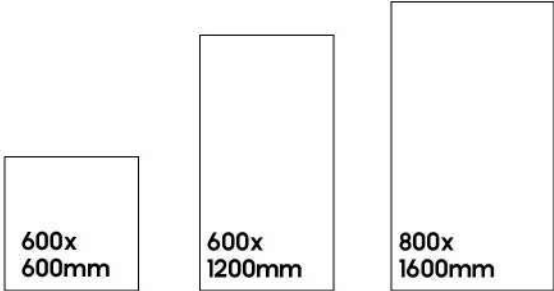

ANKA EVA

600x
1200mm

MATT
FINISH

Product Features

- High Durability
- Maintenance Free
- Acid Resistance
- Dimensional Stability
- Stain Resistance
- Slip Resistance
- Easy to Clean
- Eco Friendly

RANDOM : 4