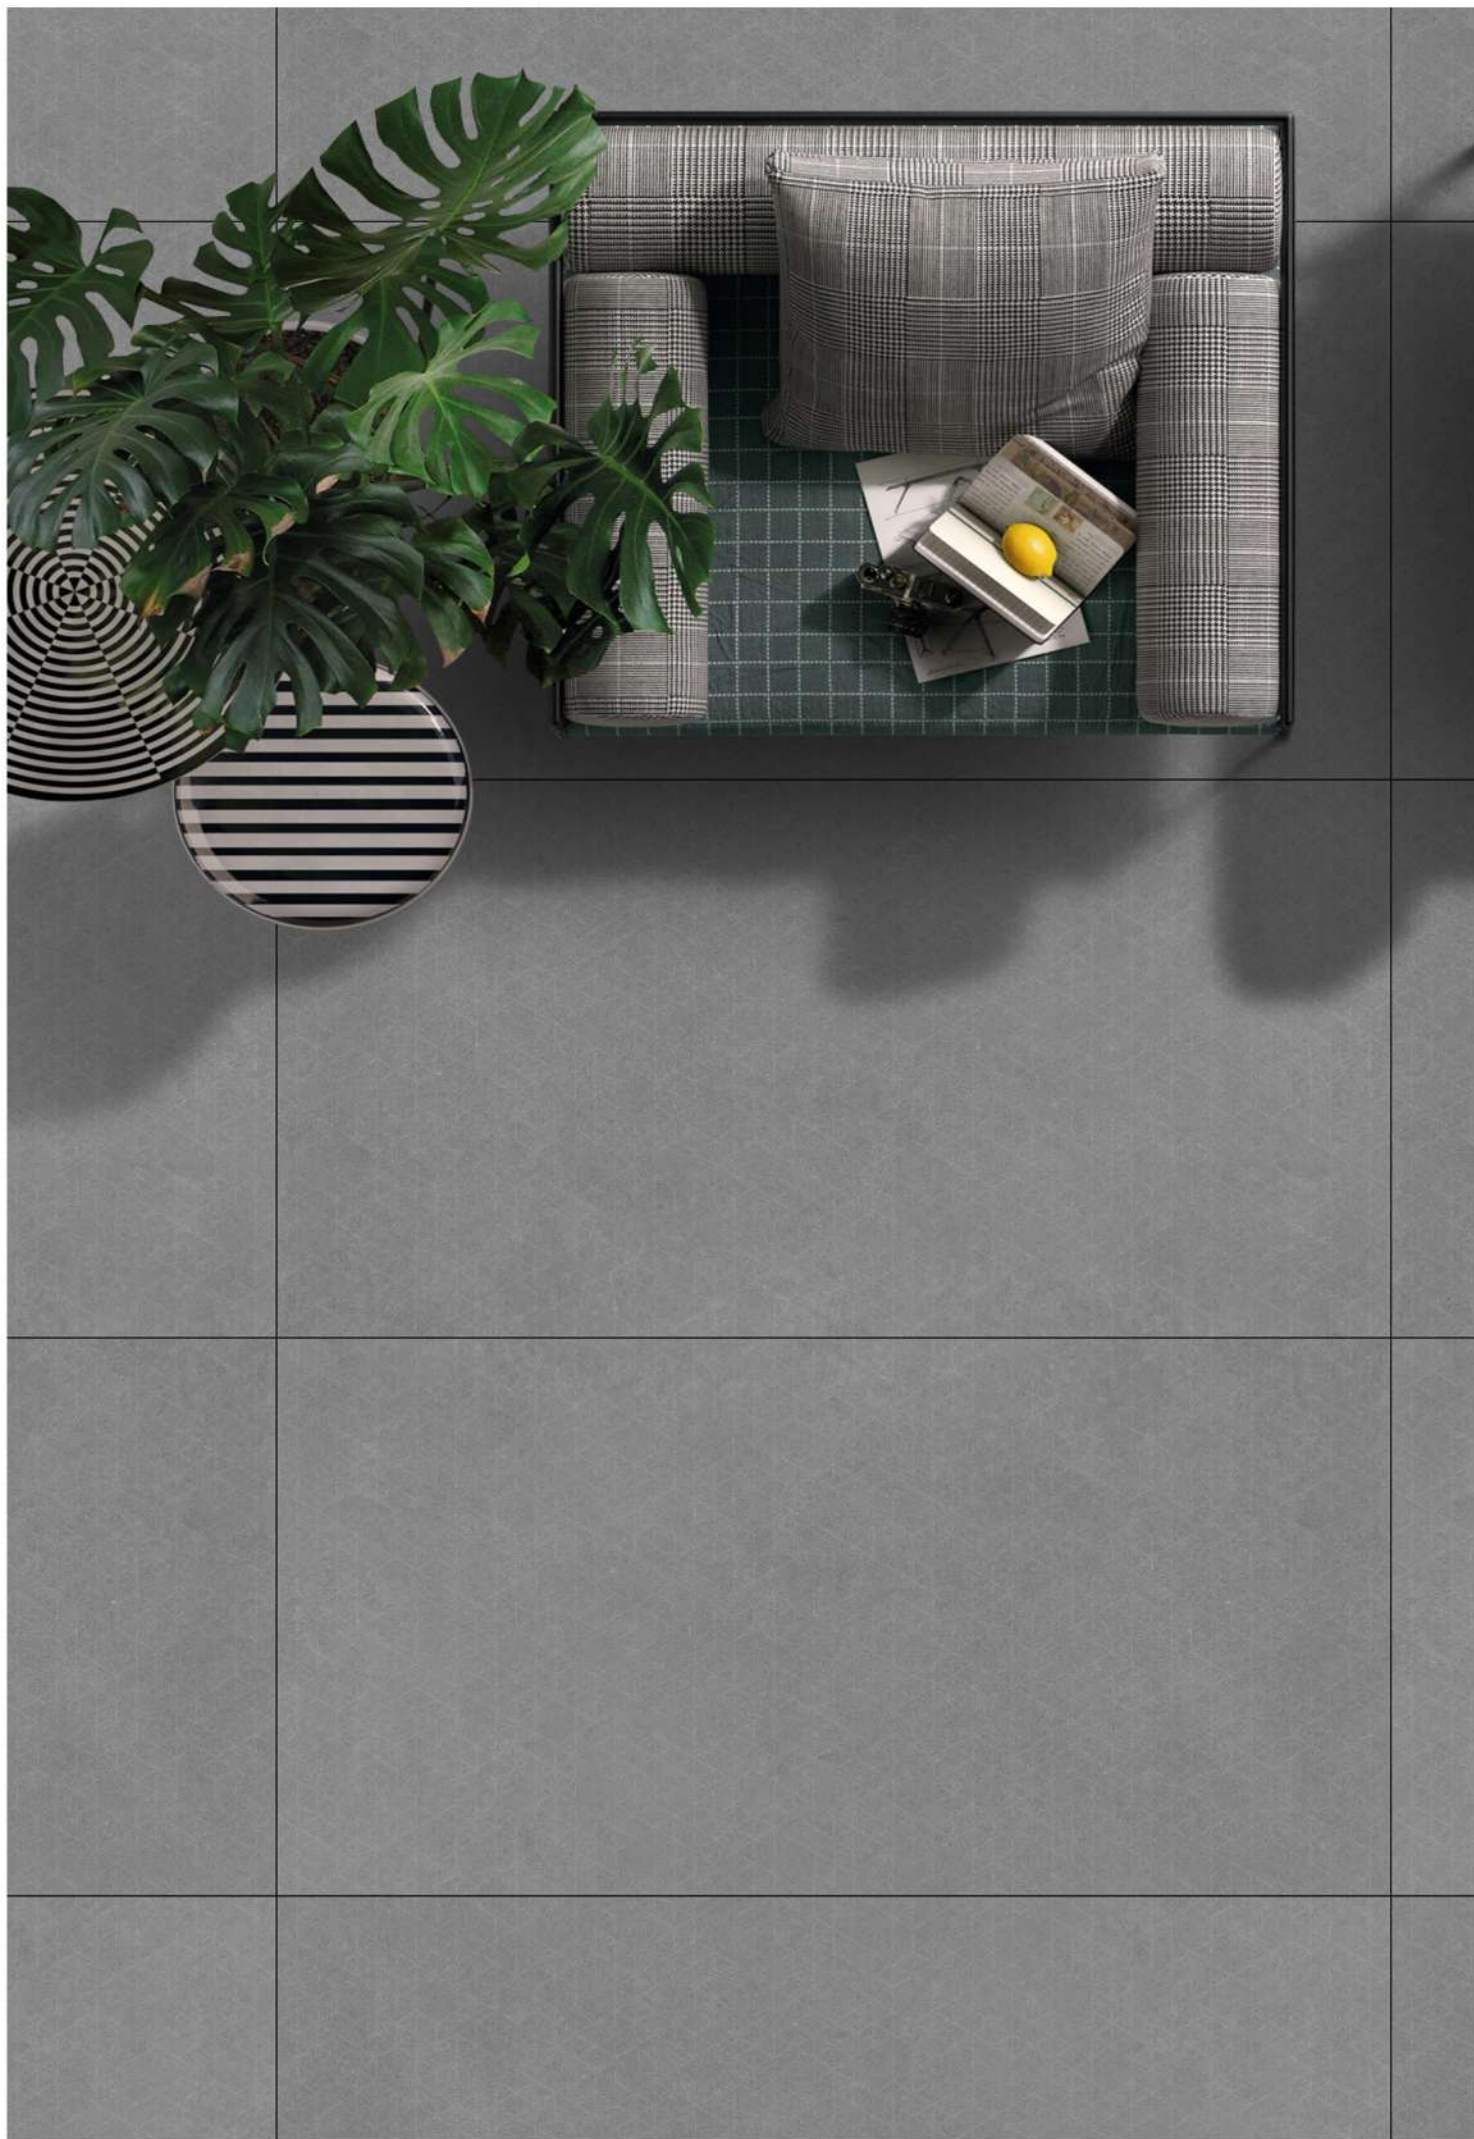

THIBAUT FOSSIL

600x
1200mm

MATT
FINISH

Product Features

High
Durability

Maintenance
Free

Acid
Resistance

Dimensional
Stability

Stain
Resistance

Slip
Resistance

Easy to
Clean

Eco
Friendly