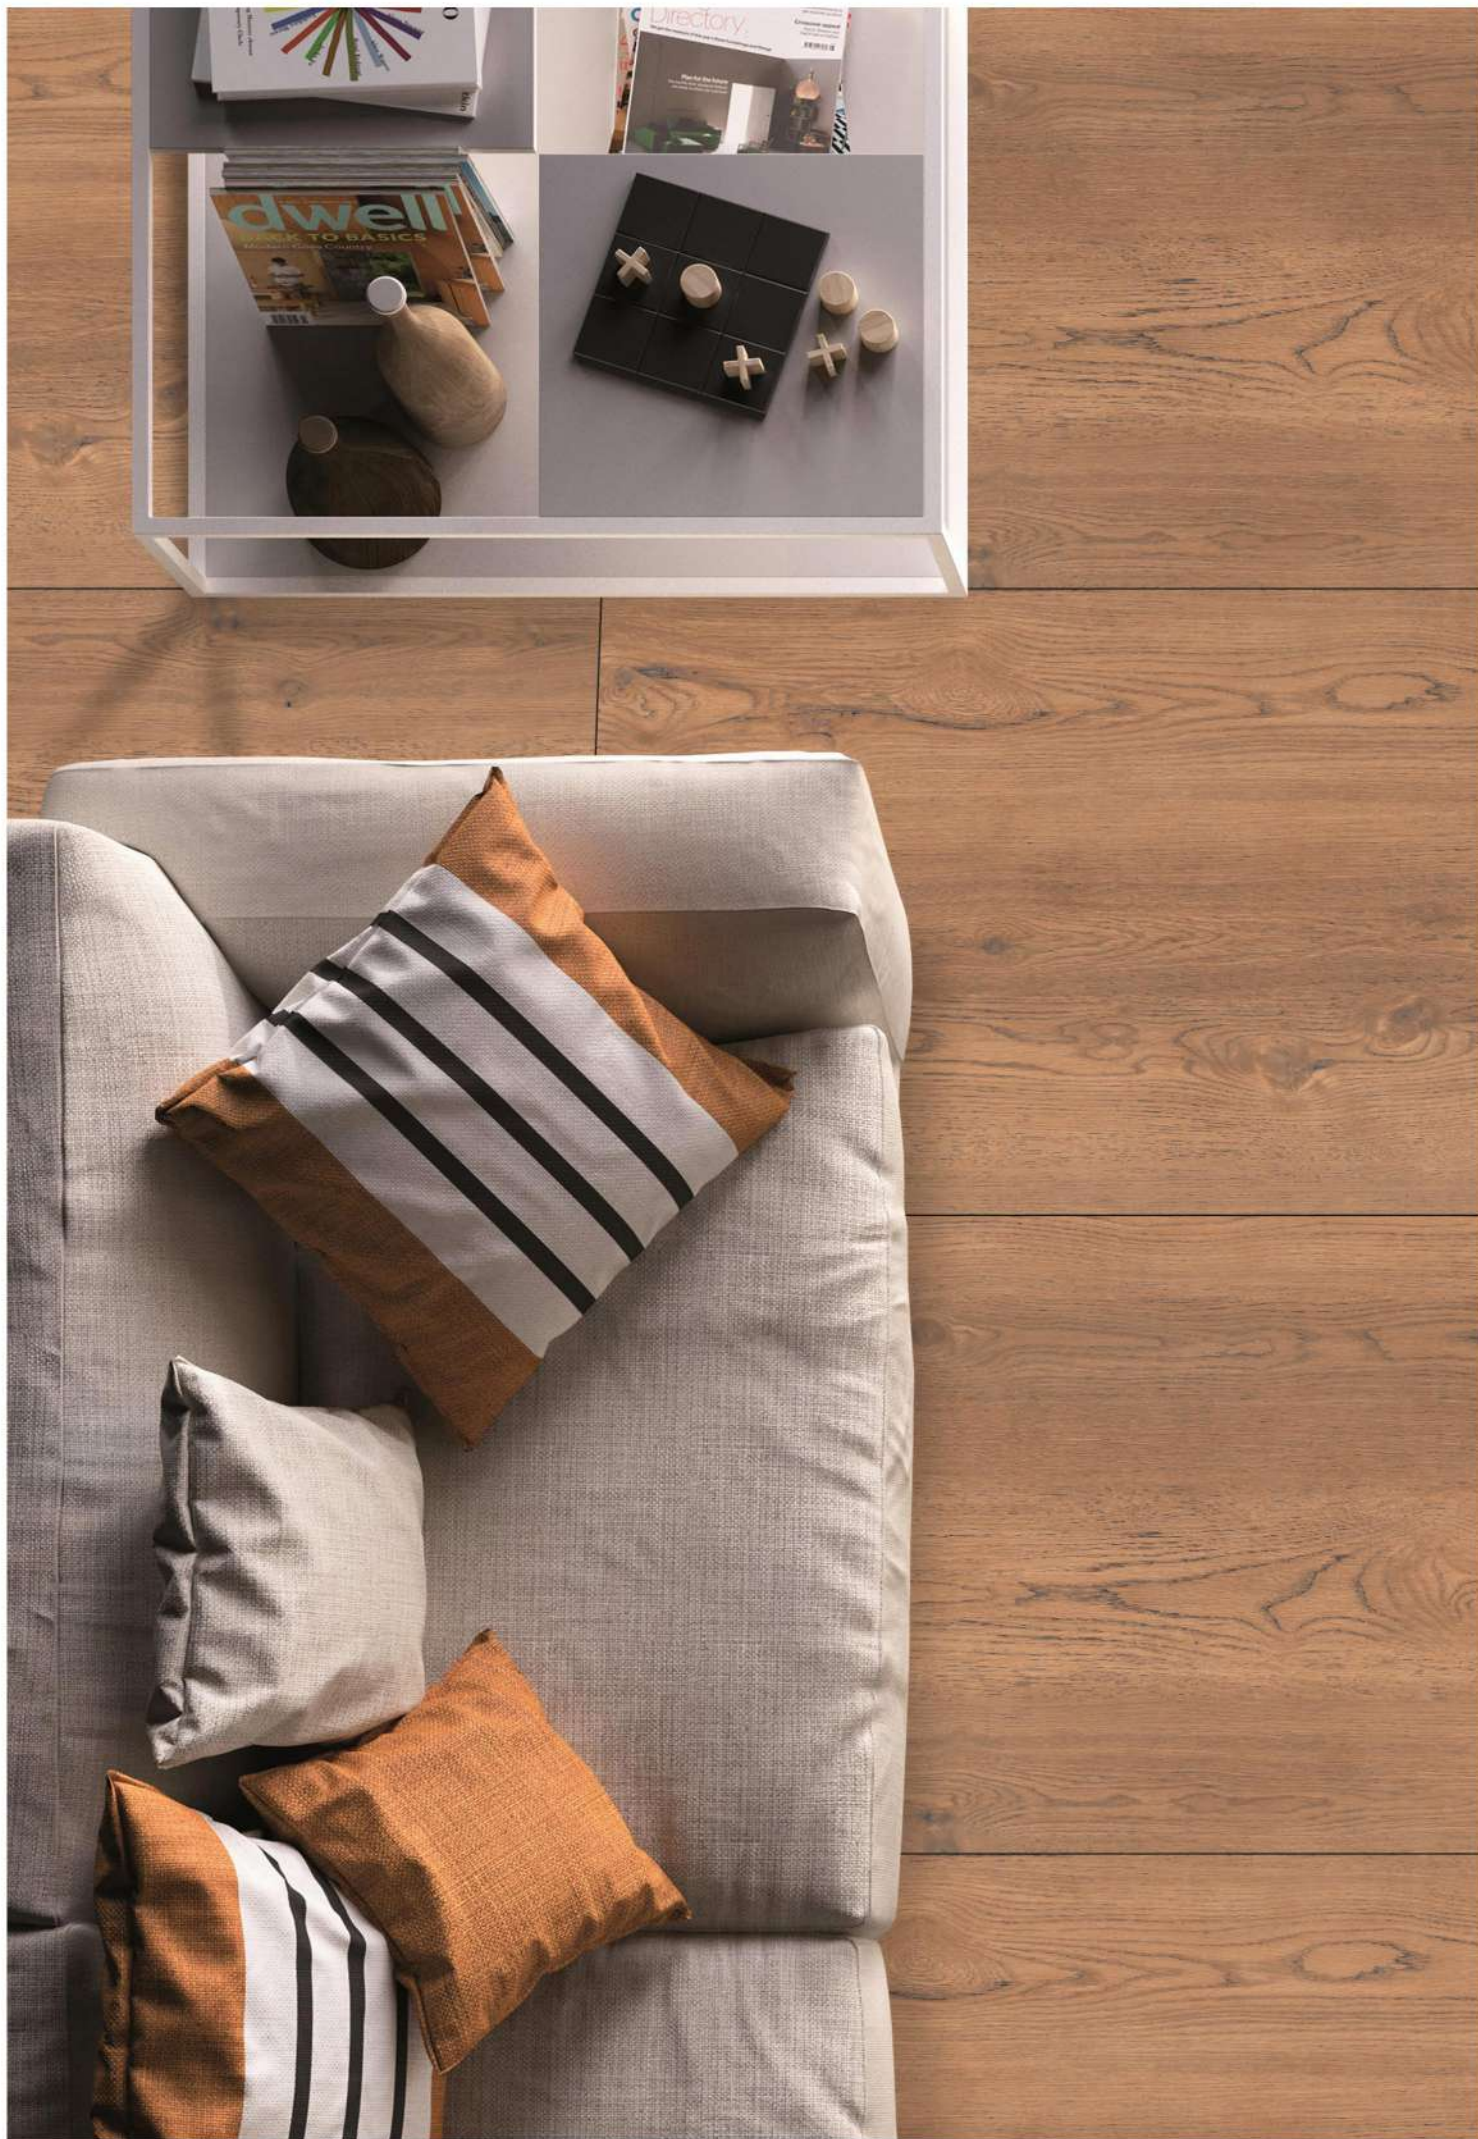

SHINEMICA BROWN

600x
1200mm

MATT
FINISH

Product Features

- High Durability
- Maintenance Free
- Acid Resistance
- Dimensional Stability
- Stain Resistance
- Slip Resistance
- Easy to Clean
- Eco Friendly