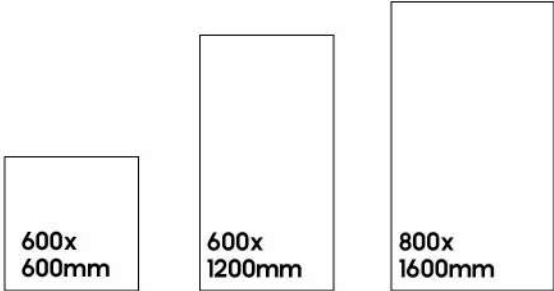

LAVA CEMENTO

600x
1200mm

MATT
FINISH

Product Features

- High Durability
- Maintenance Free
- Acid Resistance
- Dimensional Stability
- Stain Resistance
- Slip Resistance
- Easy to Clean
- Eco Friendly

RANDOM : 4