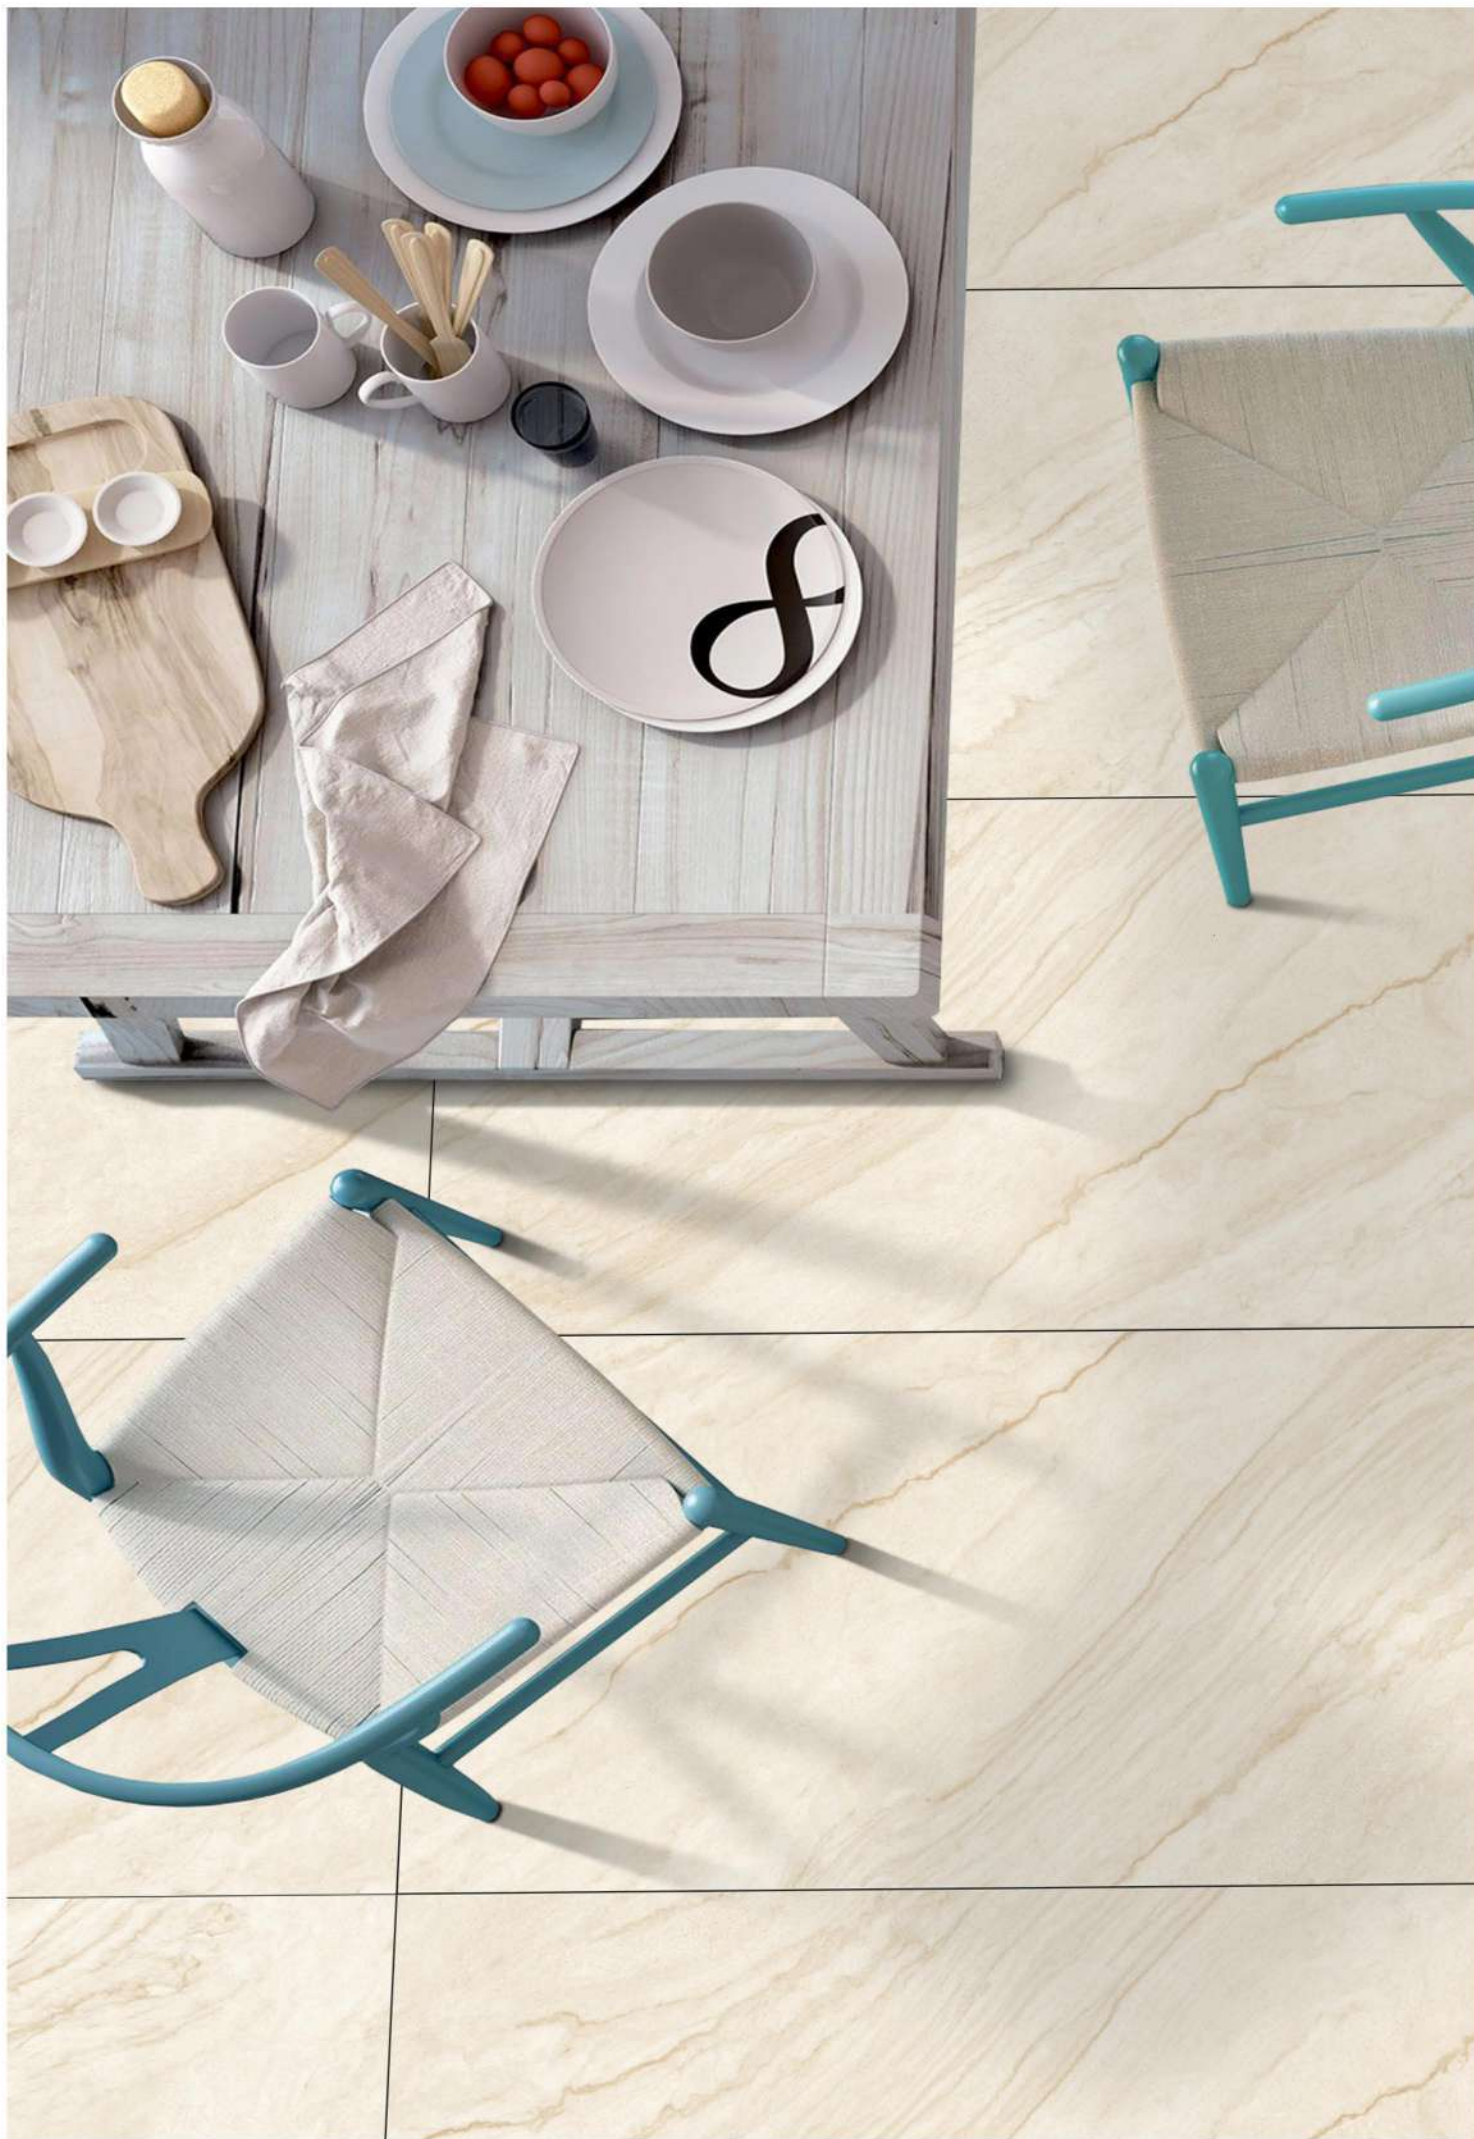

AZZURRA IVORY

600x
1200mm

MATT
FINISH

Product Features

- High Durability
- Maintenance Free
- Acid Resistance
- Dimensional Stability
- Stain Resistance
- Slip Resistance
- Easy to Clean
- Eco Friendly

RANDOM : 4